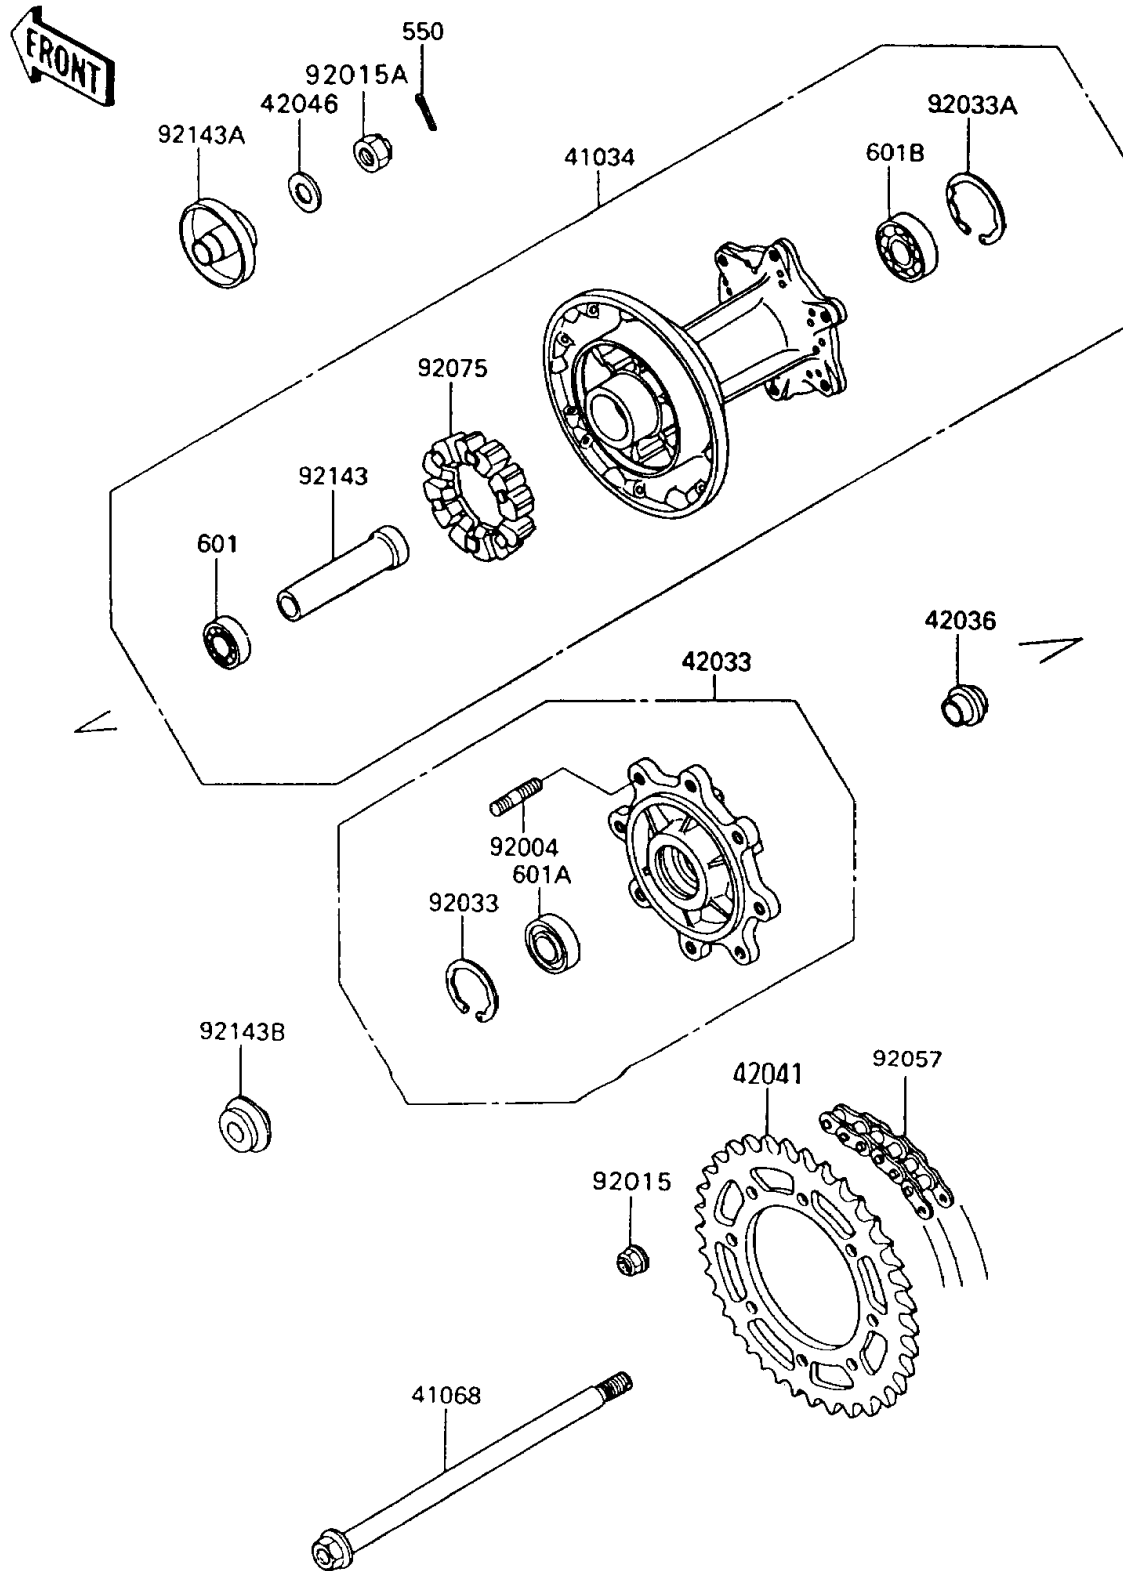

1995 KLR650 PARTS DIAGRAM

Rear Hub

F2240

1995 KLR650 PARTS LIST

Rear Hub

ITEM NAME	PART NUMBER	QUANTITY
DRUM-ASSY,REAR BRAKE (Ref # 41034)	41034-1154	1
AXLE,RR (Ref # 41068)	41068-1237	1
COUPLING-ASSY,REAR HUB (Ref # 42033)	42033-1112	1
SLEEVE,REAR AXLE,L=16 (Ref # 42036)	42036-1206	1
SPROCKET-HUB,43T (Ref # 42041)	42041-1260	1
WASHER,17.3X32X3.2 (Ref # 42046)	42046-009	1
STUD,8X16 (Ref # 92004)	92004-1150	8
NUT,FLANGED,LOCK,8MM (Ref # 92015)	92015-1668	8
NUT,CASTLE,16MM (Ref # 92015A)	92015-1947	1
RING-SNAP,42MM (Ref # 92033)	92033-1041	1
RING-SNAP,47MM (Ref # 92033A)	92033-1042	1
CHAIN,DRIVE,DID520V-2X106L (Ref # 92057)	92057-1253	1
DAMPER,SHOCK,RR HUB (Ref # 92075)	92075-1068	1
COLLAR,REAR BRAKE DRUM,L=113 (Ref # 92143)	92143-1060	1
COLLAR,REAR AXLE,L=30 (Ref # 92143A)	92143-1061	1
COLLAR,REAR AXLE,L=17 (Ref # 92143B)	92143-1062	1
PIN-COTTER,4.0X35 (Ref # 550)	550D4035	1
BEARING-BALL,#6003G (Ref # 601)	601B6003G	1
BEARING-BALL,#6004UG (Ref # 601A)	601B6004UG	1
BEARING-BALL,#6204UG (Ref # 601B)	601B6204UG	1