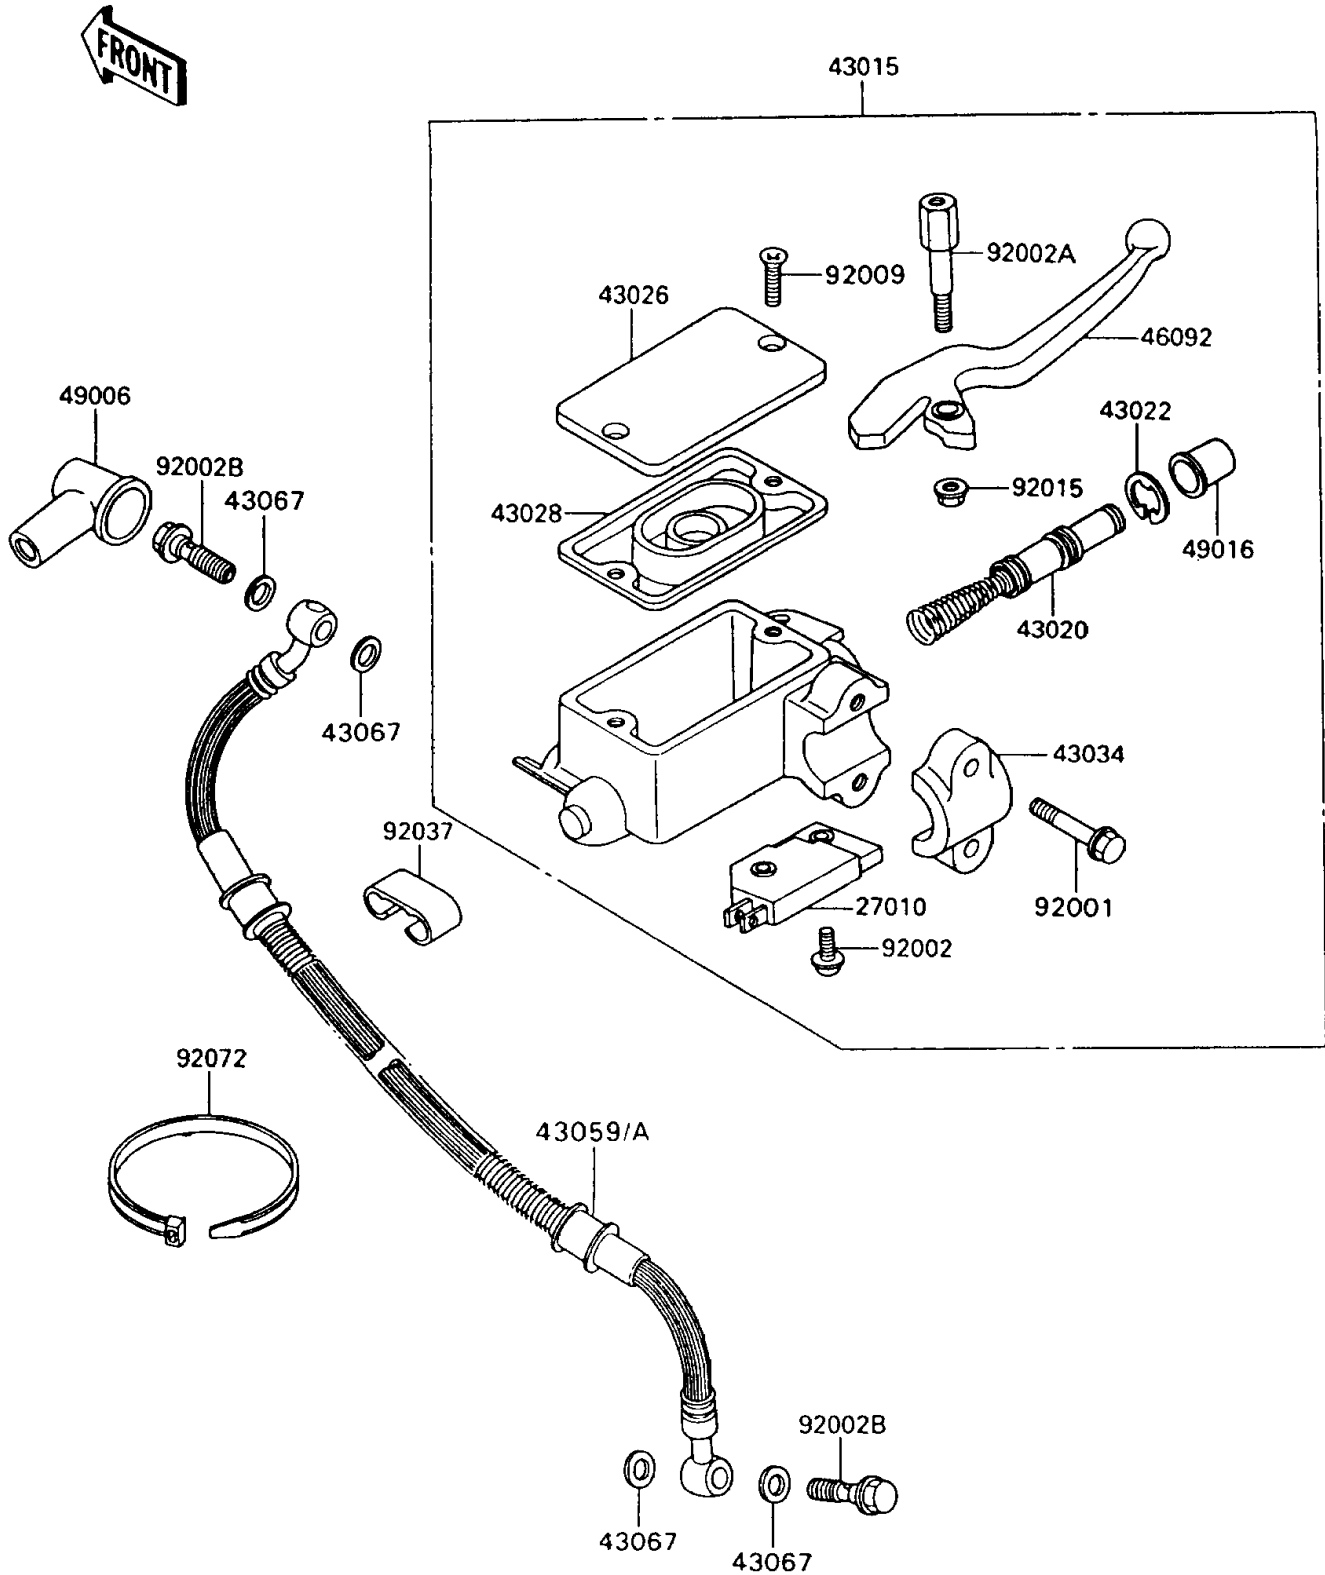

# 1992 KLR650 PARTS DIAGRAM

Front Master Cylinder

F2291

# 1992 KLR650 PARTS LIST

## Front Master Cylinder

ITEM NAME	PART NUMBER	QUANTITY
SWITCH,BRAKE (Ref # 27010)	27010-1170	1
CYLINDER-ASSY-MASTER,FR (Ref # 43015)	43015-1475	1
PISTON-COMP-BRAKE (Ref # 43020)	43020-1031	1
STOPPER-BRAKE,PISTON (Ref # 43022)	43022-1010	1
CAP-BRAKE (Ref # 43026)	43026-1074	1
DIAPHRAGM (Ref # 43028)	43028-1061	1
HOLDER-BRAKE,MASTER CYLINDER (Ref # 43034)	43034-1016	1
HOSE-BRAKE,FR (Ref # 43059)	43059-1375	1
WASHER,10.5X15X1.5 (Ref # 43067)	43067-001	4
LEVER-GRIP,FRONT BRAKE (Ref # 46092)	46092-1135	1
BOOT,DUST (Ref # 49006)	49006-1040	1
COVER-SEAL,MASTER CYLINDER (Ref # 49016)	49016-1044	1
BOLT,6X25,BLACK (Ref # 92001)	92001-1729	2
BOLT,SCREW,4X12 (Ref # 92002)	92002-1323	1
BOLT,LEVER SET (Ref # 92002A)	92002-1879	1
BOLT,OIL,L=23 (Ref # 92002B)	92002-1888	2
SCREW,4MM (Ref # 92009)	92009-1458	2
NUT,FLANGED,6MM (Ref # 92015)	92015-1233	1
CLAMP,BRAKE HOSE (Ref # 92037)	92037-1529	2
BAND,L=365 (Ref # 92072)	92072-1197	1