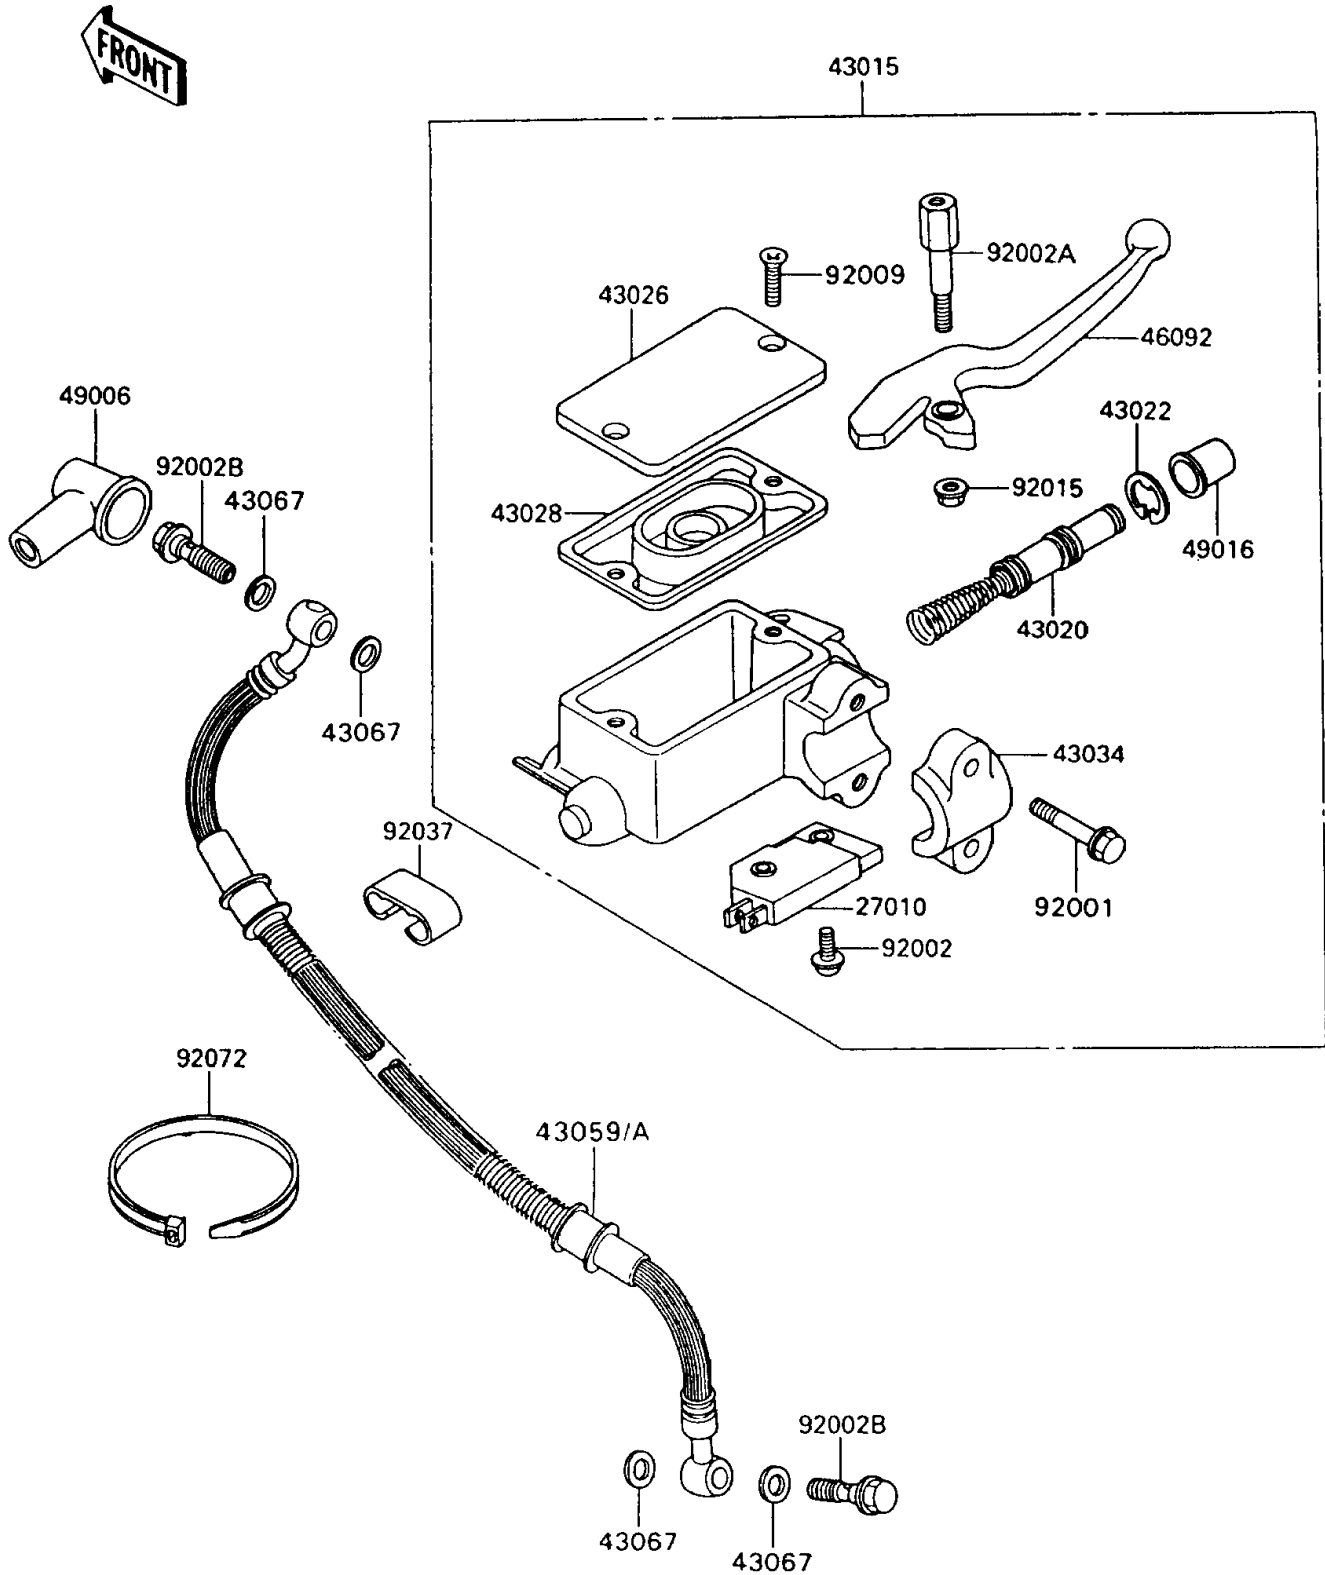

# 1994 KLR650 PARTS DIAGRAM

Front Master Cylinder

F2291

# 1994 KLR650 PARTS LIST

## Front Master Cylinder

ITEM NAME	PART NUMBER	QUANTITY
SWITCH,BRAKE (Ref # 27010)	27010-1170	1
CYLINDER-ASSY-MASTER,FR (Ref # 43015)	43015-1475	1
PISTON-COMP-BRAKE (Ref # 43020)	43020-1031	1
STOPPER-BRAKE,PISTON (Ref # 43022)	43022-1010	1
CAP-BRAKE (Ref # 43026)	43026-1074	1
DIAPHRAGM (Ref # 43028)	43028-1061	1
HOLDER-BRAKE,MASTER CYLINDER (Ref # 43034)	43034-1016	1
HOSE-BRAKE,FR (Ref # 43059)	43059-1375	1
WASHER,10.5X15X1.5 (Ref # 43067)	43067-001	4
LEVER-GRIP,FRONT BRAKE (Ref # 46092)	46092-1135	1
BOOT,DUST (Ref # 49006)	49006-1040	1
COVER-SEAL,MASTER CYLINDER (Ref # 49016)	49016-1044	1
BOLT,6X25,BLACK (Ref # 92001)	92001-1729	2
BOLT,SCREW,4X12 (Ref # 92002)	92002-1323	1
BOLT,LEVER SET (Ref # 92002A)	92002-1879	1
BOLT,OIL,L=23 (Ref # 92002B)	92002-1888	2
SCREW,4MM (Ref # 92009)	92009-1458	2
NUT,FLANGED,6MM (Ref # 92015)	92015-1233	1
CLAMP,BRAKE HOSE (Ref # 92037)	92037-1529	2
BAND,L=365 (Ref # 92072)	92072-1197	1