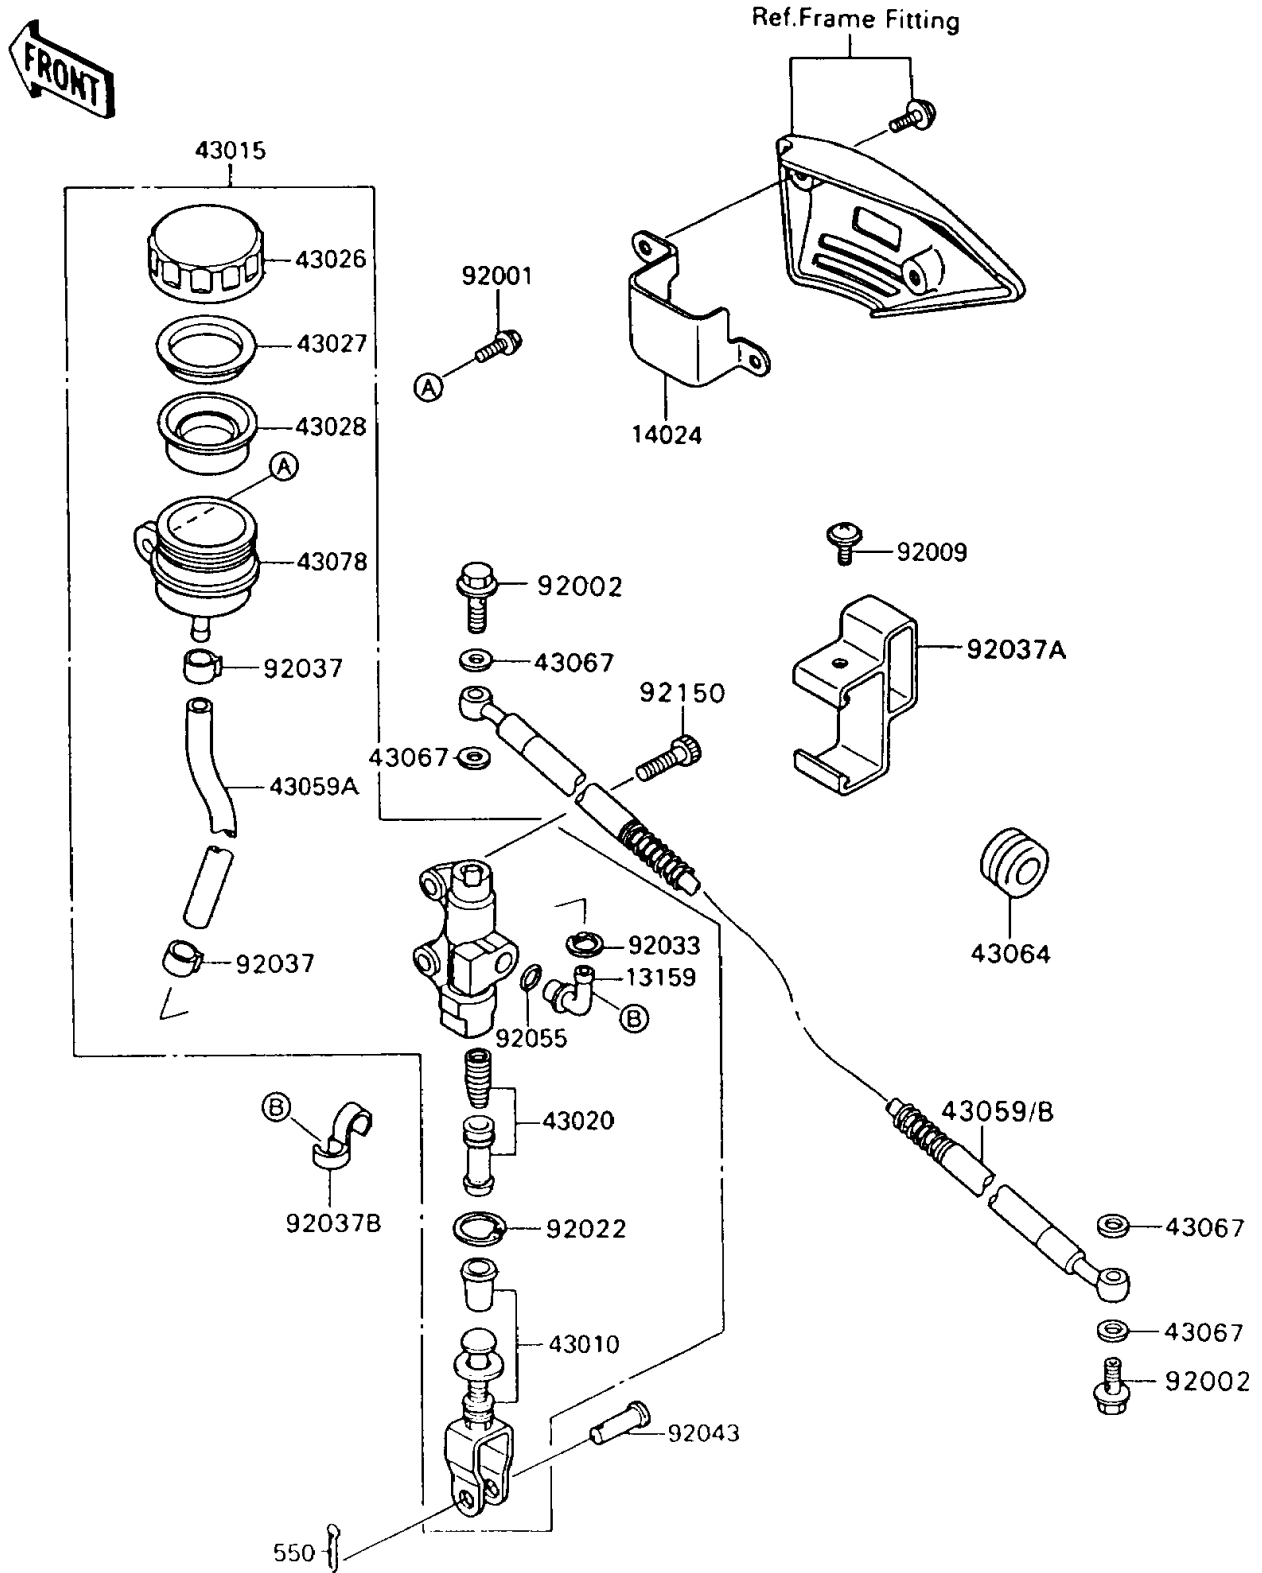

1994 KLR650 PARTS DIAGRAM

Rear Master Cylinder

F 2293

1994 KLR650 PARTS LIST

Rear Master Cylinder

ITEM NAME	PART NUMBER	QUANTITY
CONNECTOR (Ref # 13159)	13159-1056	1
COVER,RESERVOIR TANK (Ref # 14024)	14024-1531	1
ROD-ASSY-BRAKE (Ref # 43010)	43010-1062	1
CYLINDER-ASSY-MASTER,RR (Ref # 43015)	43015-1365	1
PISTON-COMP-BRAKE (Ref # 43020)	43020-1063	1
CAP-BRAKE (Ref # 43026)	43026-1064	1
PLATE-DIAPHRAGM (Ref # 43027)	43027-1053	1
DIAPHRAGM (Ref # 43028)	43028-1065	1
HOSE-BRAKE,RR (Ref # 43059)	43059-1376	1
HOSE-BRAKE (Ref # 43059A)	43059-1408	1
GROMMET,HOSE CLAMP (Ref # 43064)	43064-007	1
WASHER,10.5X15X1.5 (Ref # 43067)	43067-001	4
RESERVOIR (Ref # 43078)	43078-1080	1
BOLT,W/P,6X16 (Ref # 92001)	92001-1860	1
BOLT,OIL,L=23 (Ref # 92002)	92002-1888	2
SCREW,6X10,WHITE (Ref # 92009)	92009-1286	1
WASHER,CIRCRIP (Ref # 92022)	92022-1601	1
RING-SNAP,20.5MM (Ref # 92033)	92033-1186	1
CLAMP (Ref # 92037)	92037-1710	2
CLAMP,HOSE (Ref # 92037A)	92037-1895	1
CLAMP,HOSE (Ref # 92037B)	92037-1914	1
PIN,8MM (Ref # 92043)	92043-1303	1
RING-O,MASTER CYLINDER (Ref # 92055)	92055-1251	1
BOLT,SOCKET,8X30 (Ref # 92150)	92150-1843	2
PIN-COTTER,2.0X15 (Ref # 550)	550D2015	1