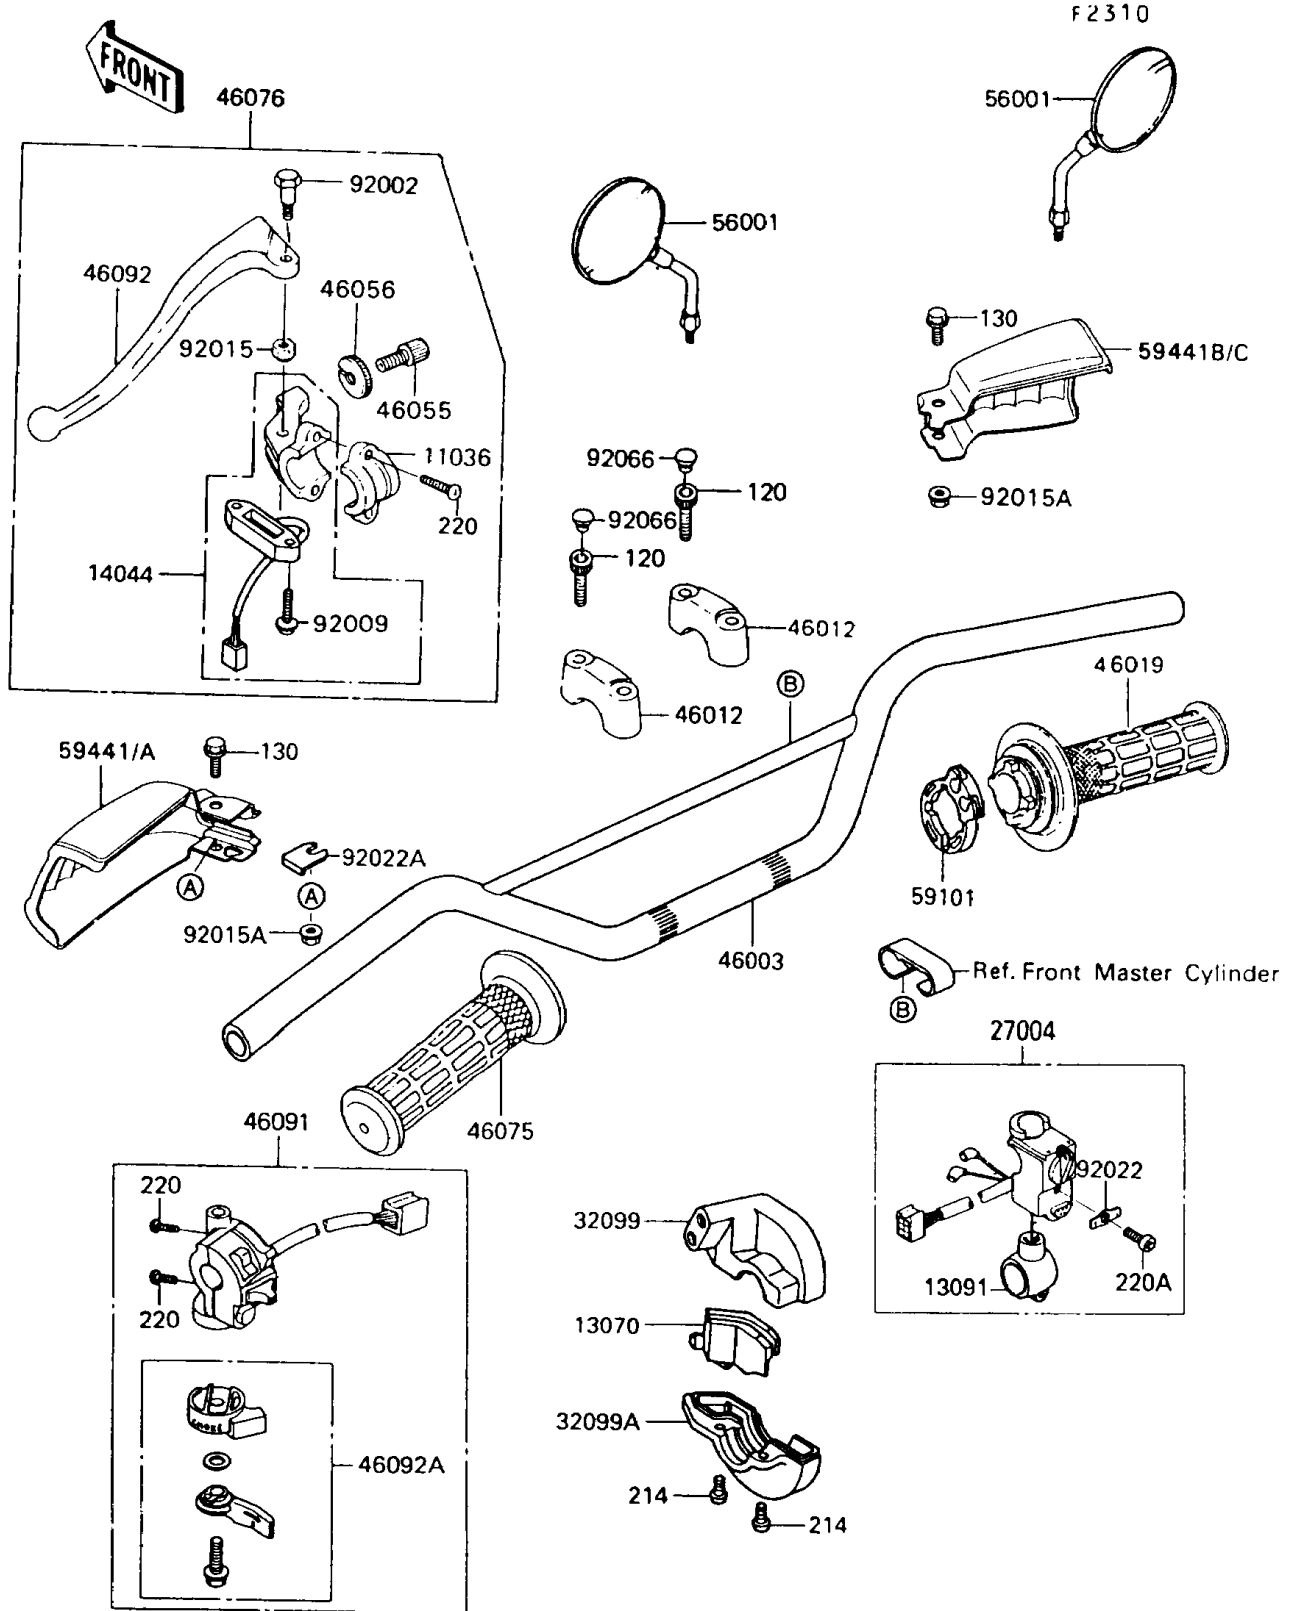

1994 KLR650 PARTS DIAGRAM

Handlebar

1994 KLR650 PARTS LIST

Handlebar

ITEM NAME	PART NUMBER	QUANTITY
BRACKET-A,LEVER HOLDER (Ref # 11036)	11036-1297	1
GUIDE,THROTTLE PEACE (Ref # 13070)	13070-1131	1
HOLDER,ENGINE STOP SWITCH (Ref # 13091)	13091-1255	1
HOLDER-CABLE,CLUTCH (Ref # 14044)	14044-1062	1
SWITCH-ASSY,ENGINE STOP (Ref # 27004)	27004-1053	1
CASE,THROTTLE,UPP (Ref # 32099)	32099-1072	1
CASE,THROTTLE,LWR (Ref # 32099A)	32099-1073	1
HANDLE (Ref # 46003)	46003-1153	1
HOLDER-HANDLE (Ref # 46012)	46012-1102	2
GRIP-ASSY,THROTTLE (Ref # 46019)	46019-1054	1
SCREW,CABLE ADJUST,8MM (Ref # 46055)	46055-009	1
NUT,CABLE ADJUST (Ref # 46056)	46056-006	1
GRIP,LH (Ref # 46075)	46075-1051	1
LEVER-ASSY-GRIP,CLUTCH (Ref # 46076)	46076-1142	1
HOUSING-ASSY-CONTROL,LH (Ref # 46091)	46091-1309	1
LEVER-GRIP,CLUTCH (Ref # 46092)	46092-1111	1
LEVER-GRIP,CHOKE (Ref # 46092A)	46092-1123	1
MIRROR-ASSY (Ref # 56001)	56001-1204	2
REEL,THROTTLE (Ref # 59101)	59101-1106	1
COVER-HANDLE,LH,GREEN 15 (Ref # 59441)	59441-1073-51	1
COVER-HANDLE,RH,GREEN 15 (Ref # 59441B)	59441-1074-51	1
BOLT,LEVER SET (Ref # 92002)	92002-1880	1
SCREW,TAPPING,3X18 (Ref # 92009)	92009-1390	2
NUT,LOCK,6MM,BLACK (Ref # 92015)	92015-1191	1
NUT,LOCK,6MM (Ref # 92015A)	92015-1603	2
WASHER,ENGINE STOP SWITCH (Ref # 92022)	92022-1474	1
WASHER (Ref # 92022A)	92022-1896	1
PLUG (Ref # 92066)	92066-1216	4
BOLT-SOCKET,8X30,BLACK (Ref # 120)	120S0830	4

1994 KLR650 PARTS LIST

Handlebar

ITEM NAME	PART NUMBER	QUANTITY
BOLT-FLANGED (Ref # 130)	130J0612	2
SCREW-PAN+- (Ref # 214)	214C0518	2
SCREW-PAN-CROS (Ref # 220)	220C0514	4
SCREW-PAN-CROS,6X20,BLACK (Ref # 220A)	220C0620	1