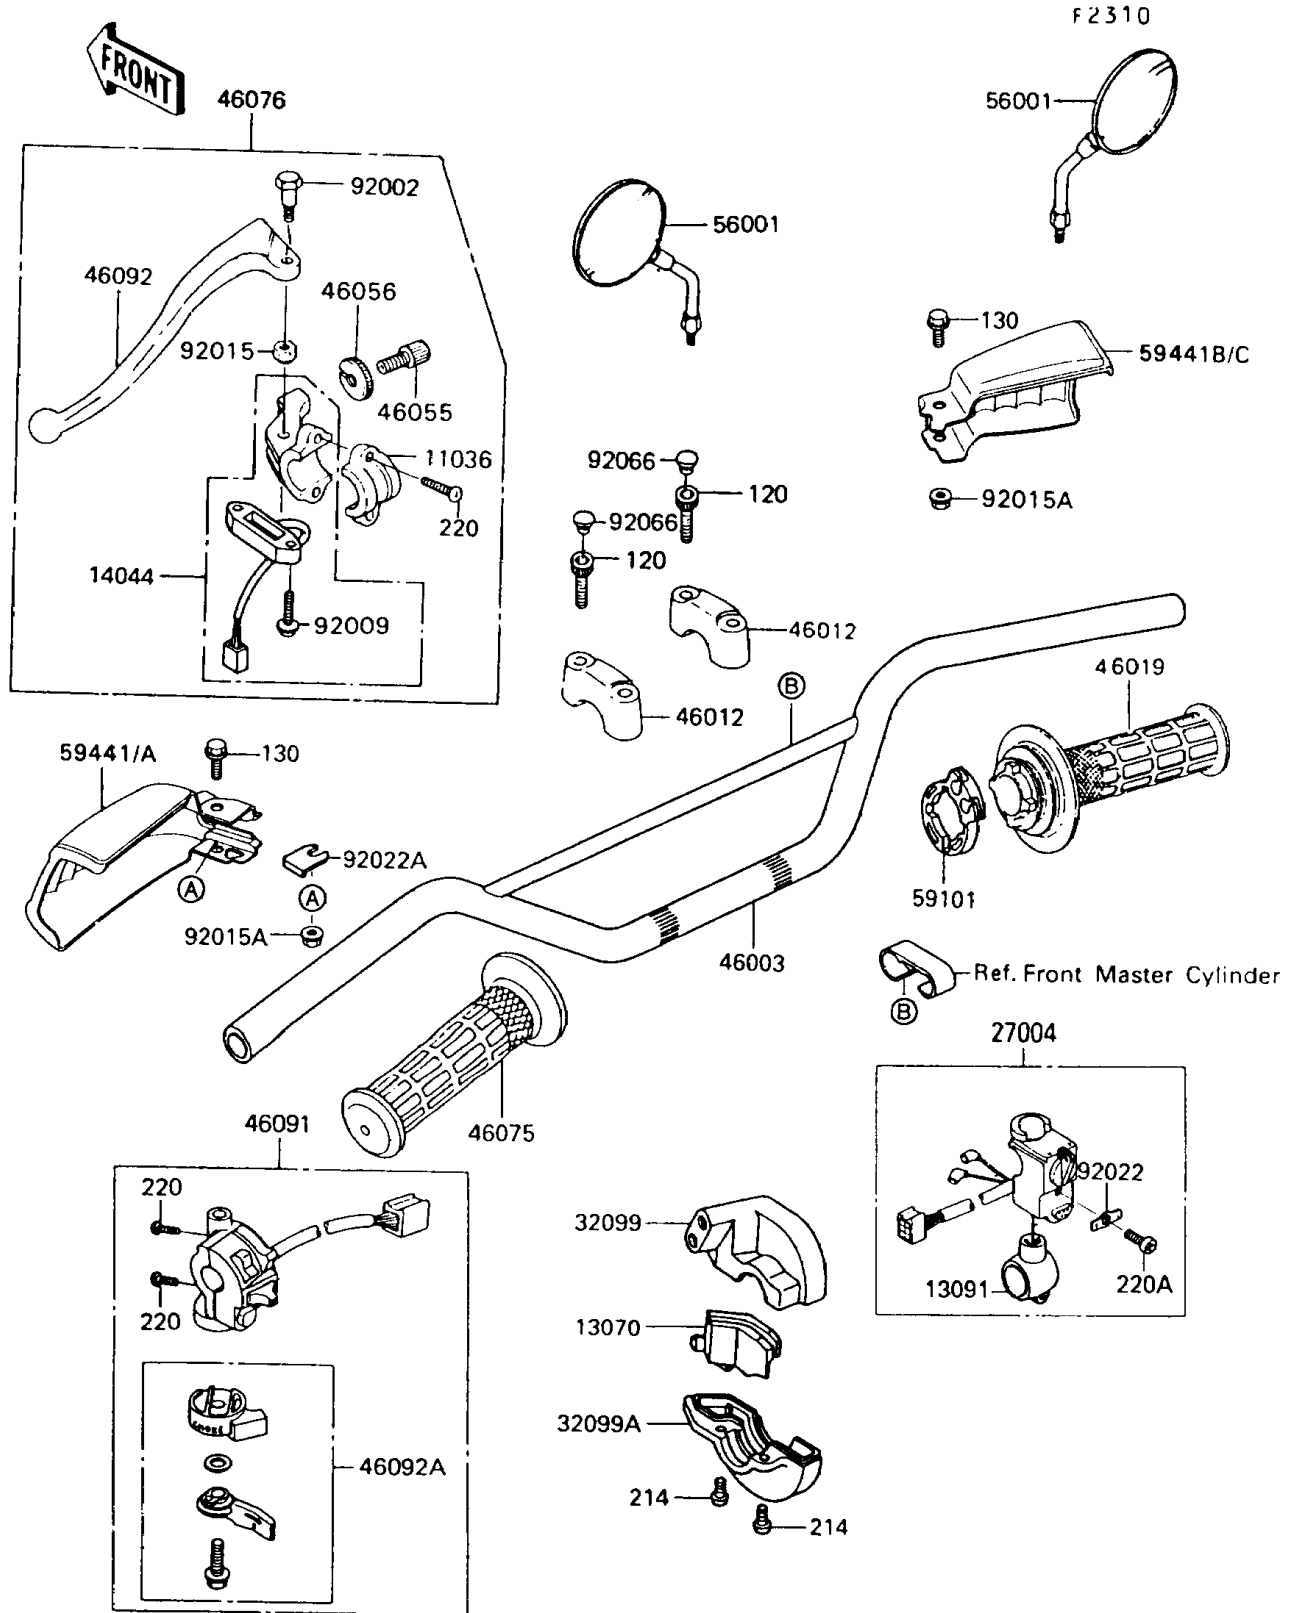

1995 KLR650 PARTS DIAGRAM

Handlebar

1995 KLR650 PARTS LIST

Handlebar

ITEM NAME	PART NUMBER	QUANTITY
BRACKET-A,LEVER HOLDER (Ref # 11036)	11036-1297	1
GUIDE,THROTTLE PEACE (Ref # 13070)	13070-1131	1
HOLDER,ENGINE STOP SWITCH (Ref # 13091)	13091-1255	1
HOLDER-CABLE,CLUTCH (Ref # 14044)	14044-1062	1
SWITCH-ASSY,ENGINE STOP (Ref # 27004)	27004-1053	1
CASE,THROTTLE,UPP (Ref # 32099)	32099-1072	1
CASE,THROTTLE,LWR (Ref # 32099A)	32099-1073	1
HANDLE (Ref # 46003)	46003-1153	1
HOLDER-HANDLE (Ref # 46012)	46012-1102	2
GRIP-ASSY,THROTTLE (Ref # 46019)	46019-1054	1
SCREW,CABLE ADJUST,8MM (Ref # 46055)	46055-009	1
NUT,CABLE ADJUST (Ref # 46056)	46056-006	1
GRIP,LH (Ref # 46075)	46075-1051	1
LEVER-ASSY-GRIP,CLUTCH (Ref # 46076)	46076-1142	1
HOUSING-ASSY-CONTROL,LH (Ref # 46091)	46091-1309	1
LEVER-GRIP,CLUTCH (Ref # 46092)	46092-1111	1
LEVER-GRIP,CHOKE (Ref # 46092A)	46092-1123	1
MIRROR-ASSY (Ref # 56001)	56001-1204	2
REEL,THROTTLE (Ref # 59101)	59101-1106	1
COVER-HANDLE,LH,GREEN 15 (Ref # 59441)	59441-1073-51	1
COVER-HANDLE,RH,GREEN 15 (Ref # 59441B)	59441-1074-51	1
BOLT,LEVER SET (Ref # 92002)	92002-1880	1
SCREW,TAPPING,3X18 (Ref # 92009)	92009-1390	2
NUT,LOCK,6MM,BLACK (Ref # 92015)	92015-1191	1
NUT,LOCK,6MM (Ref # 92015A)	92015-1603	2
WASHER,ENGINE STOP SWITCH (Ref # 92022)	92022-1474	1
WASHER (Ref # 92022A)	92022-1896	1
PLUG (Ref # 92066)	92066-1216	4
BOLT-SOCKET,8X30,BLACK (Ref # 120)	120S0830	4

1995 KLR650 PARTS LIST

Handlebar

ITEM NAME	PART NUMBER	QUANTITY
BOLT-FLANGED (Ref # 130)	130J0612	2
SCREW-PAN+- (Ref # 214)	214C0518	2
SCREW-PAN-CROS (Ref # 220)	220C0514	4
SCREW-PAN-CROS,6X20,BLACK (Ref # 220A)	220C0620	1