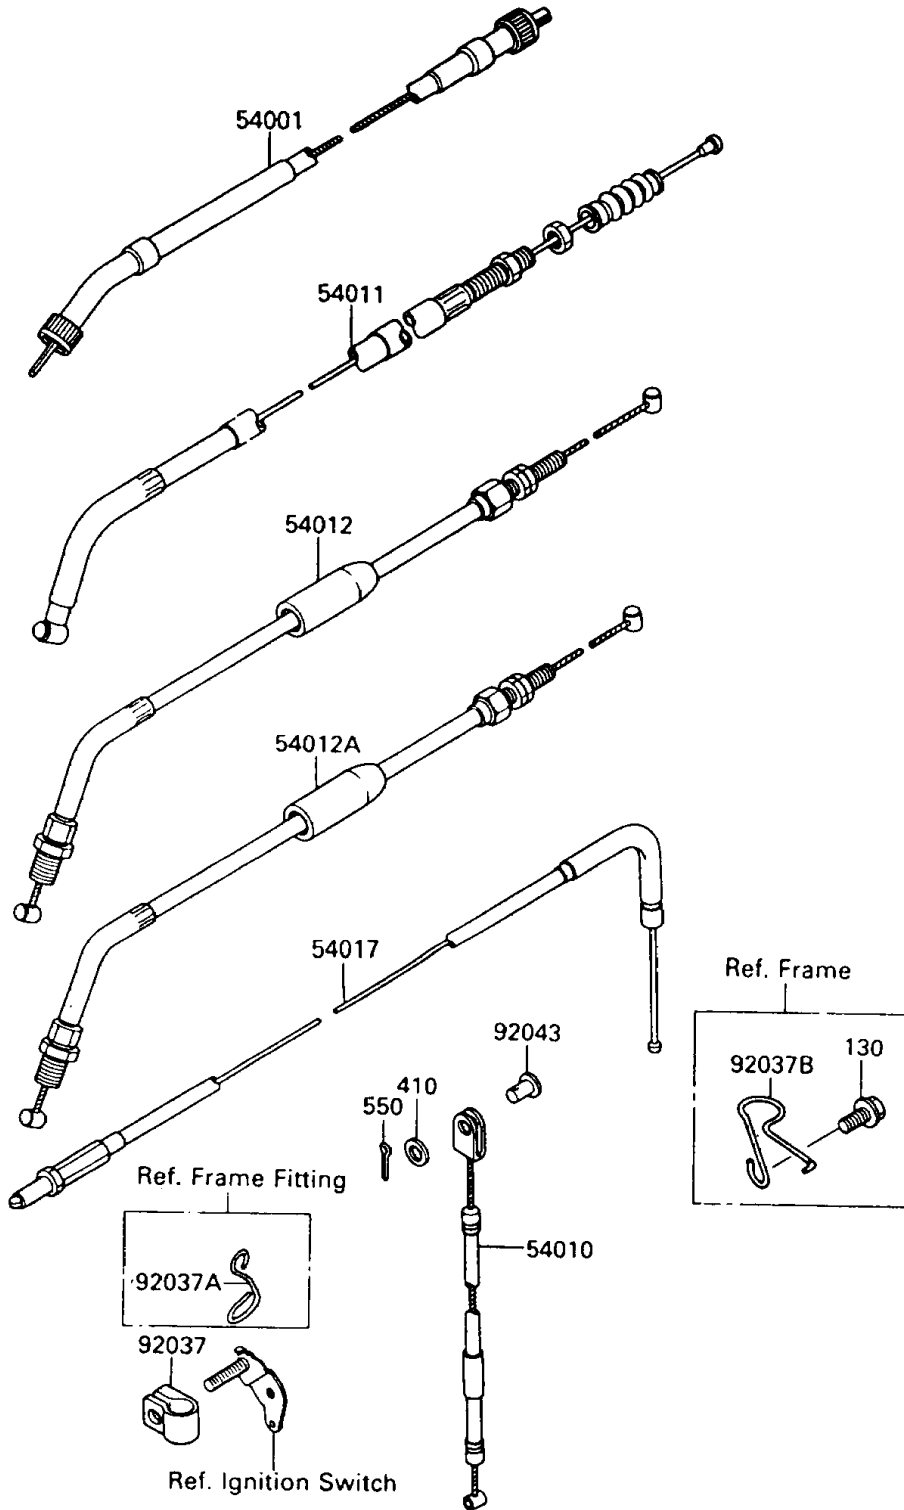

1992 KLR650 PARTS DIAGRAM

Cables

F2540

1992 KLR650 PARTS LIST

Cables

ITEM NAME	PART NUMBER	QUANTITY
CABLE-SPEEDMETER (Ref # 54001)	54001-1128	1
CABLE,SIDE STAND SWITCH (Ref # 54010)	54010-1061	1
CABLE-CLUTCH (Ref # 54011)	54011-1257	1
CABLE-THROTTLE,OPENING (Ref # 54012)	54012-1327	1
CABLE-THROTTLE,CLOSING (Ref # 54012A)	54012-1328	1
CABLE-STARTER (Ref # 54017)	54017-1090	1
CLAMP,CABLE (Ref # 92037)	92037-1777	1
CLAMP,CABLE (Ref # 92037A)	92037-1904	1
CLAMP,CABLE (Ref # 92037B)	92037-1937	1
PIN,5X10 (Ref # 92043)	92043-1346	1
BOLT-FLANGED,6X12 (Ref # 130)	130B0612	1
WASHER-PLAIN-SMALL,5MM (Ref # 410)	410B0500	1
PIN-COTTER,2.0X12 (Ref # 550)	550D2012	1