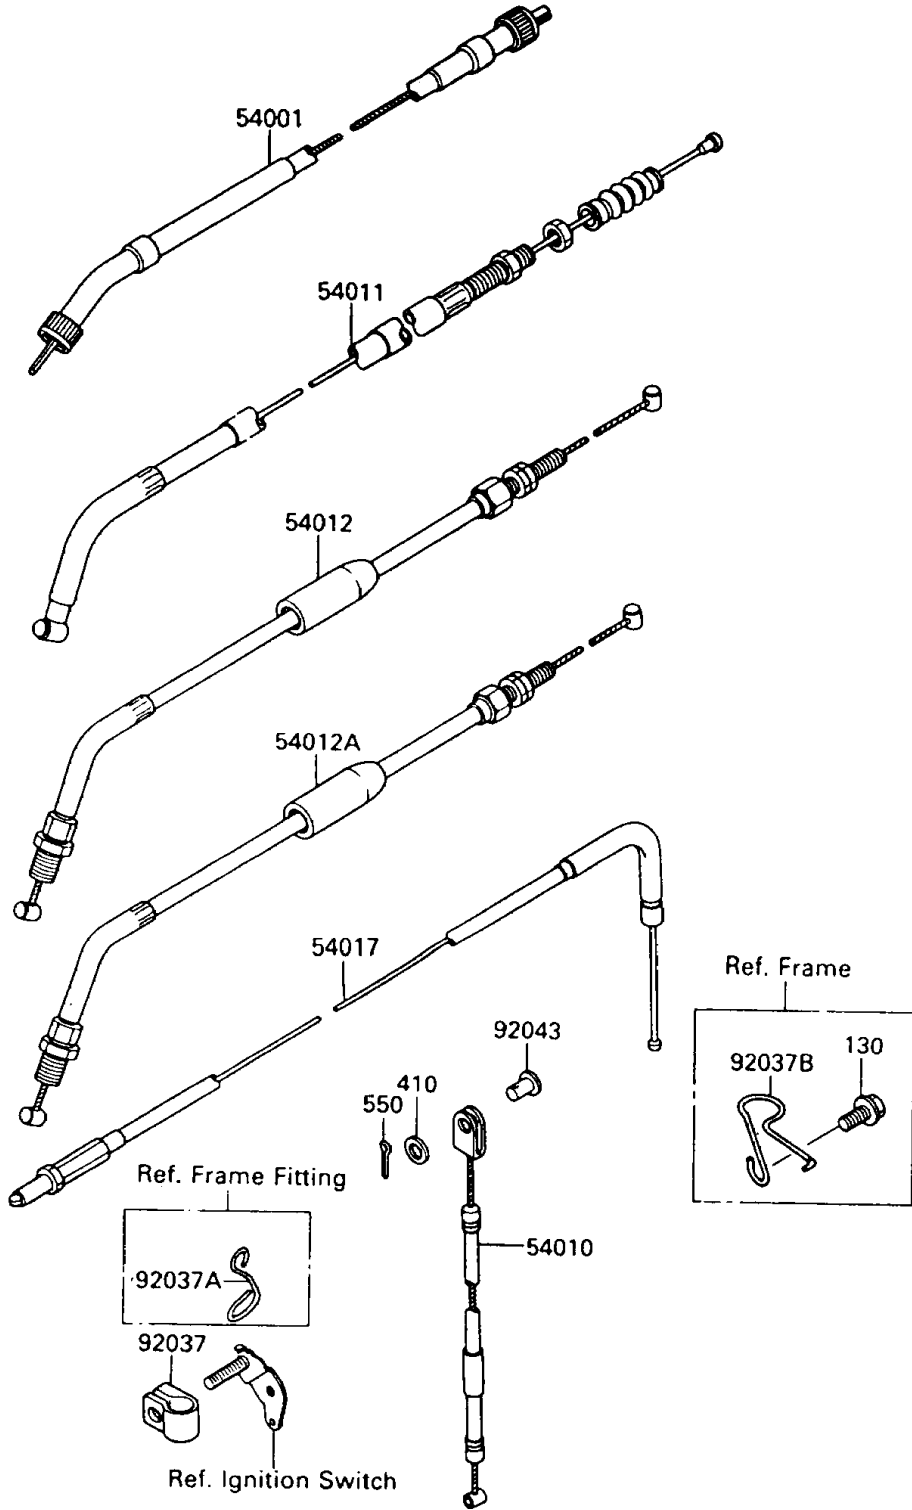

1994 KLR650 PARTS DIAGRAM

Cables

F2540

1994 KLR650 PARTS LIST

Cables

ITEM NAME	PART NUMBER	QUANTITY
CABLE-SPEEDMETER (Ref # 54001)	54001-1128	1
CABLE,SIDE STAND SWITCH (Ref # 54010)	54010-1061	1
CABLE-CLUTCH (Ref # 54011)	54011-1257	1
CABLE-THROTTLE,OPENING (Ref # 54012)	54012-1327	1
CABLE-THROTTLE,CLOSING (Ref # 54012A)	54012-1328	1
CABLE-STARTER (Ref # 54017)	54017-1090	1
CLAMP,CABLE (Ref # 92037)	92037-1777	1
CLAMP,CABLE (Ref # 92037A)	92037-1904	1
CLAMP,CABLE (Ref # 92037B)	92037-1937	1
PIN,5X10 (Ref # 92043)	92043-1346	1
BOLT-FLANGED,6X12 (Ref # 130)	130B0612	1
WASHER-PLAIN-SMALL,5MM (Ref # 410)	410B0500	1
PIN-COTTER,2.0X12 (Ref # 550)	550D2012	1