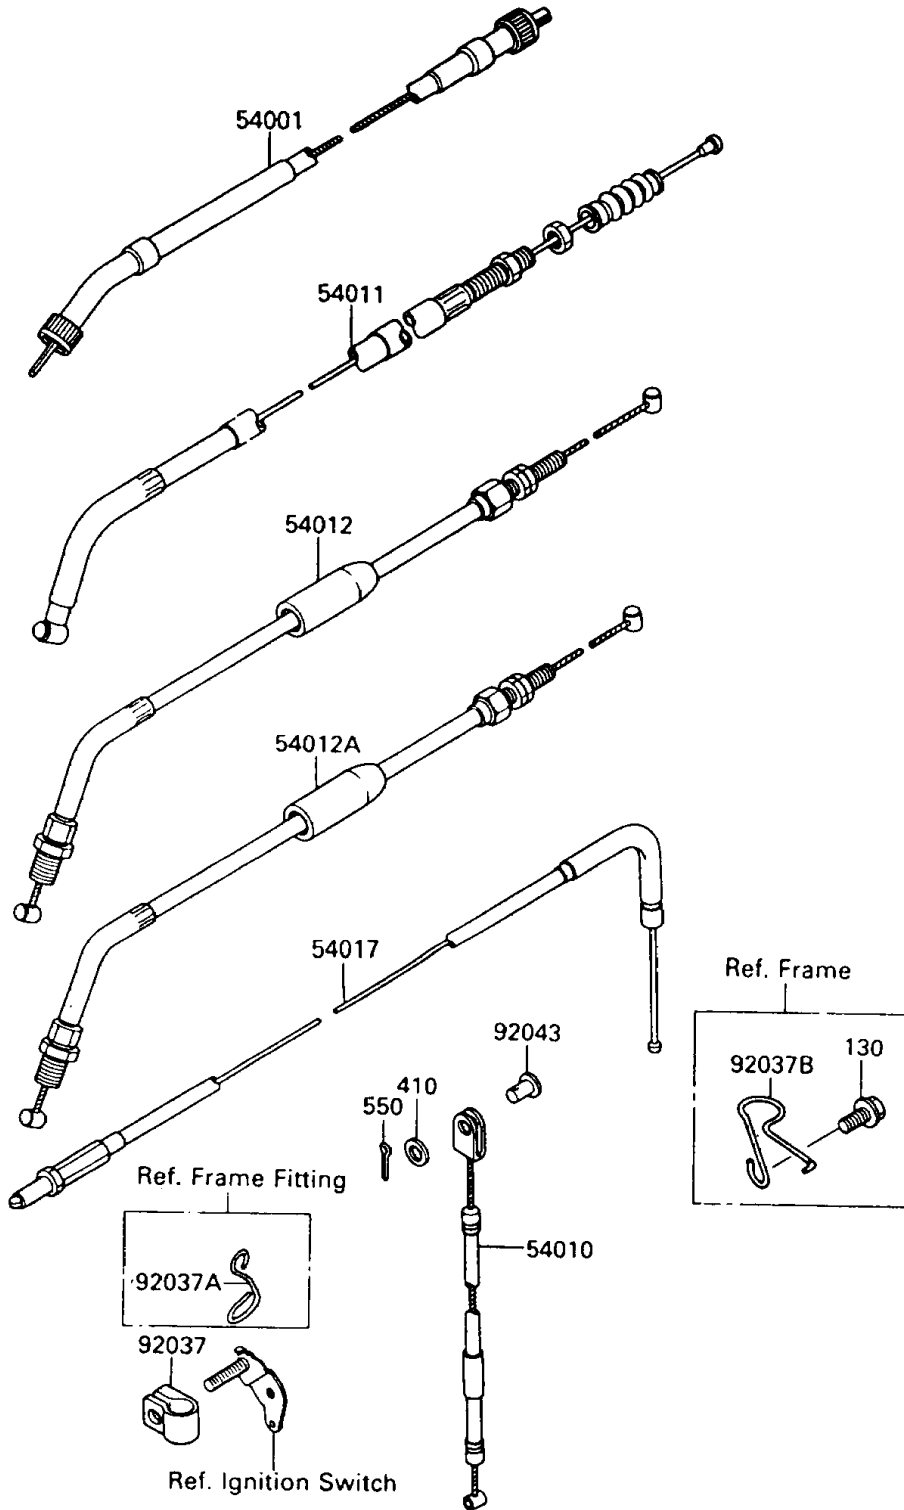

1995 KLR650 PARTS DIAGRAM

Cables

F2540

1995 KLR650 PARTS LIST

Cables

ITEM NAME	PART NUMBER	QUANTITY
CABLE-SPEEDMETER (Ref # 54001)	54001-1128	1
CABLE,SIDE STAND SWITCH (Ref # 54010)	54010-1061	1
CABLE-CLUTCH (Ref # 54011)	54011-1257	1
CABLE-THROTTLE,OPENING (Ref # 54012)	54012-1327	1
CABLE-THROTTLE,CLOSING (Ref # 54012A)	54012-1328	1
CABLE-STARTER (Ref # 54017)	54017-1090	1
CLAMP,CABLE (Ref # 92037)	92037-1777	1
CLAMP,CABLE (Ref # 92037A)	92037-1904	1
CLAMP,CABLE (Ref # 92037B)	92037-1937	1
PIN,5X10 (Ref # 92043)	92043-1346	1
BOLT-FLANGED,6X12 (Ref # 130)	130B0612	1
WASHER-PLAIN-SMALL,5MM (Ref # 410)	410B0500	1
PIN-COTTER,2.0X12 (Ref # 550)	550D2012	1