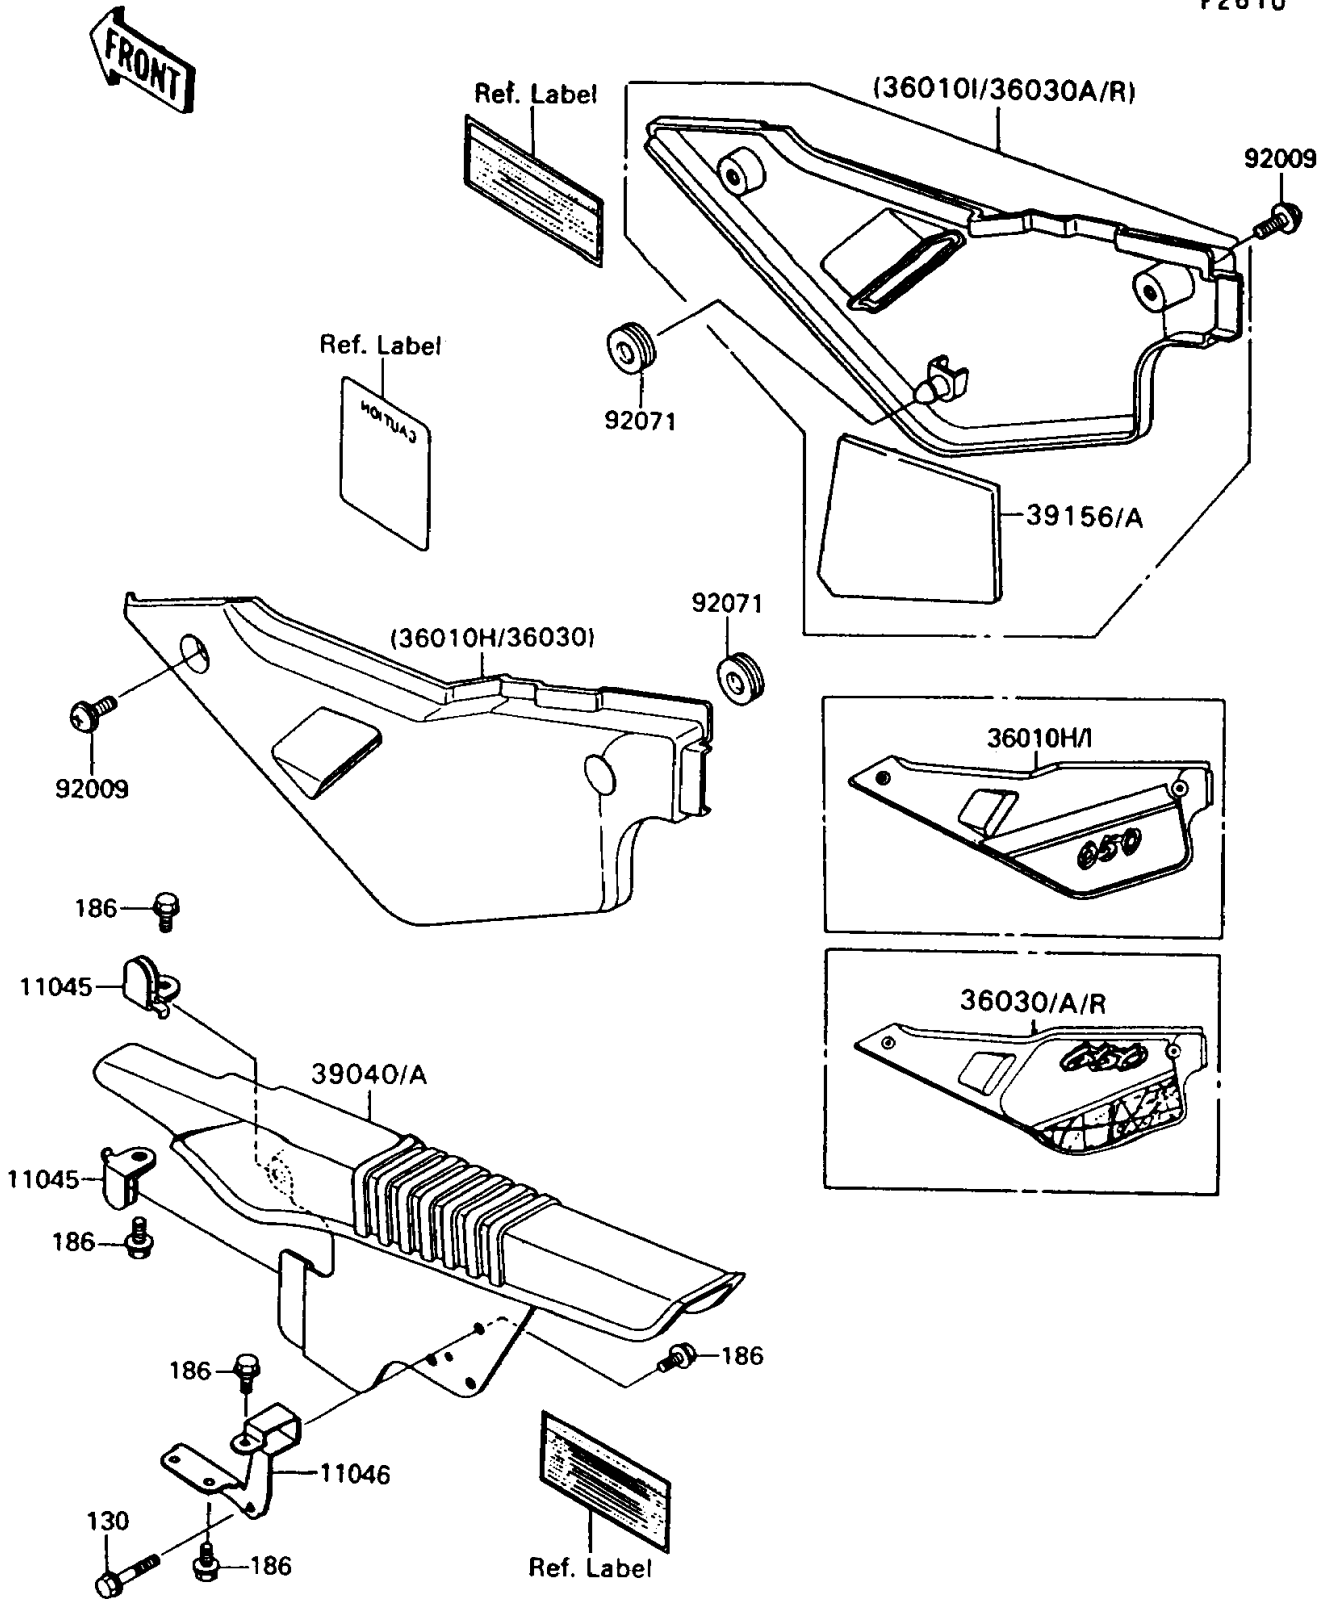

# 1992 KLR650 PARTS DIAGRAM

Side Covers/Chain Cover

F2610

# 1992 KLR650 PARTS LIST

## Side Covers/Chain Cover

ITEM NAME	PART NUMBER	QUANTITY
BRACKET,CHAIN CASE,FR (Ref # 11045)	11045-1335	2
BRACKET,CHAIN CASE,RR (Ref # 11046)	11046-1391	1
COVER-SIDE,LH,P.WHITE (Ref # 36010H)	36010-5436-6F	1
COVER-SIDE,RH,P.WHITE (Ref # 36010I)	36010-5437-6F	1
COVER-ASSY-CHAIN CASE (Ref # 39040)	39040-1056	1
PAD,SIDE COVER (Ref # 39156)	39156-1073	1
SCREW,6X10,WHITE (Ref # 92009)	92009-1286	4
GROMMET (Ref # 92071)	92071-056	2
BOLT-FLANGED (Ref # 130)	130H0640	2
BOLT-UPSET-WP (Ref # 186)	186C0612	5