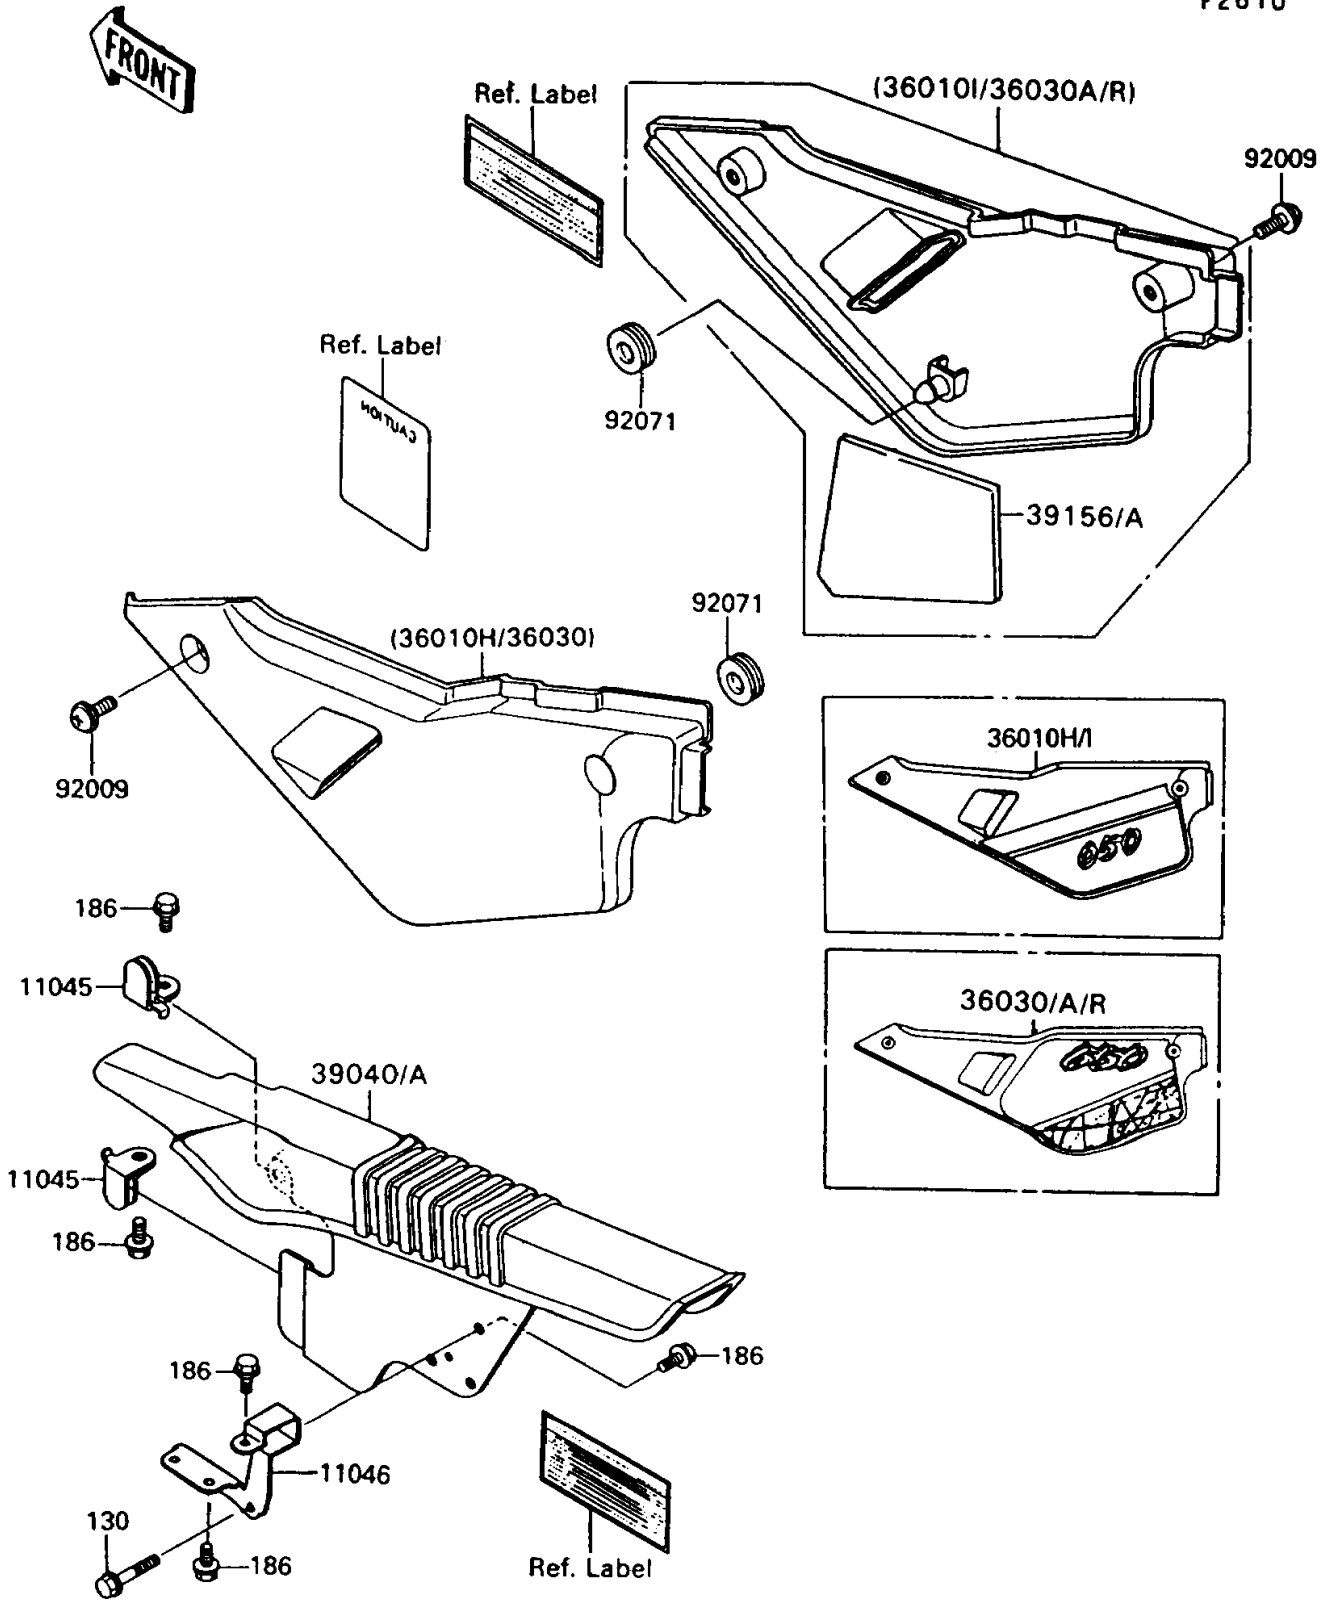

1995 KLR650 PARTS DIAGRAM

Side Covers/Chain Cover

F2610

1995 KLR650 PARTS LIST

Side Covers/Chain Cover

ITEM NAME	PART NUMBER	QUANTITY
BRACKET,CHAIN CASE,FR (Ref # 11045)	11045-1335	2
BRACKET,CHAIN CASE,RR (Ref # 11046)	11046-1391	1
COVER-SIDE,LH,P.WHITE (Ref # 36030)	36030-5262-6F	1
COVER-SIDE,RH,P.WHITE (Ref # 36030R)	36030-5371-6F	1
COVER-ASSY-CHAIN CASE (Ref # 39040A)	39040-1057	1
PAD,SIDE COVER (Ref # 39156A)	39156-1426	1
SCREW,6X10,WHITE (Ref # 92009)	92009-1286	4
GROMMET (Ref # 92071)	92071-056	2
BOLT-FLANGED (Ref # 130)	130H0640	2
BOLT-UPSET-WP (Ref # 186)	186C0612	5