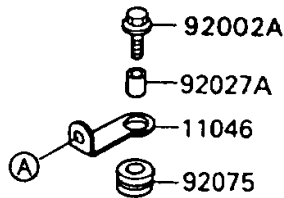

1994 KLR650 PARTS DIAGRAM

Headlight(s)

F2710

1994 KLR650 PARTS LIST

Headlight(s)

ITEM NAME	PART NUMBER	QUANTITY
BRACKET,HEAD LAMP (Ref # 11046)	11046-1041	1
HOLDER,SOCKET (Ref # 13091)	13091-1558	1
BODY-COMP-HEAD LAMP (Ref # 23005)	23005-1052	1
LENS-COMP,HEAD LAMP (Ref # 23007)	23007-1174	1
SPRING,FOCUS ADJUSTING (Ref # 23014)	23014-005	1
NUT,4MM,FOCUS ADJUST (Ref # 23020)	23020-018	1
COVER-SEAL,SOCKET (Ref # 49016)	49016-1037	1
BOLT,6X16 (Ref # 92002)	92002-1124	1
BOLT,6X25 (Ref # 92002A)	92002-1135	1
SCREW,4X48 (Ref # 92009)	92009-1065	1
NUT,5MM (Ref # 92015)	92015-1354	2
COLLAR,L=14 (Ref # 92027)	92027-1134	2
COLLAR,6.8X10X12 (Ref # 92027A)	92027-162	1
BULB,12V 60/55W,H4 (Ref # 92069)	92069-1002	1
DAMPER (Ref # 92075)	92075-209	1
DAMPER (Ref # 92160)	92160-1007	2
BOLT-FLANGED,8X25 (Ref # 130)	130B0825	2
SCREW-PAN-CROS,5X8 (Ref # 220)	220B0508	2