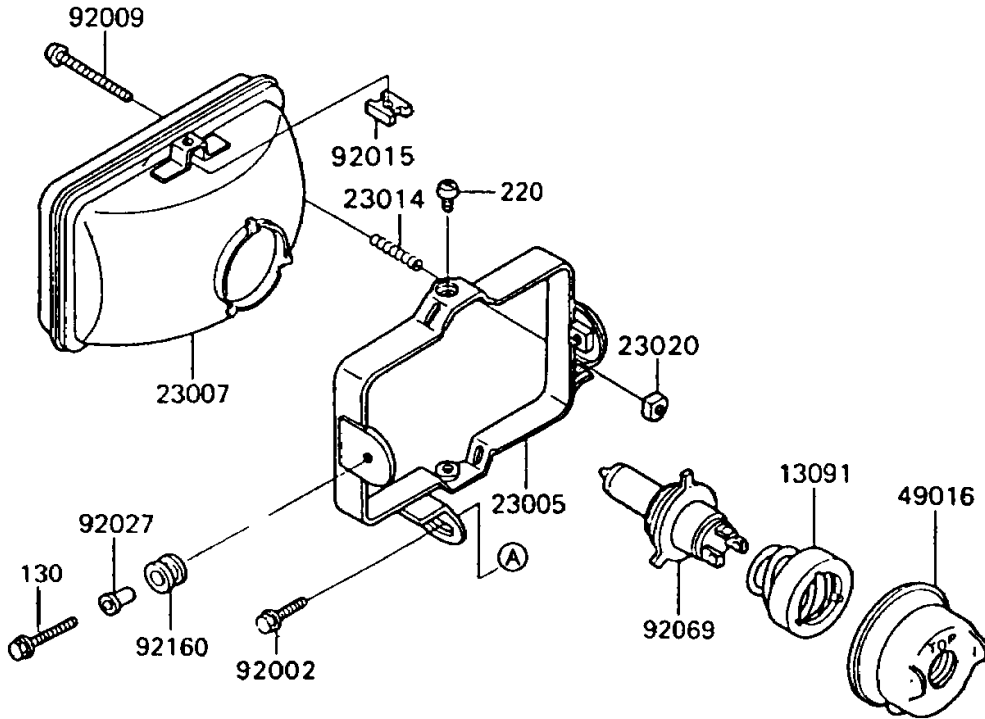

1994 KLR650 PARTS DIAGRAM

Headlight(s)

F2710

1994 KLR650 PARTS LIST

Headlight(s)

ITEM NAME	PART NUMBER	QUANTITY
BRACKET,HEAD LAMP (Ref # 11046)	11046-1041	1
HOLDER,SOCKET (Ref # 13091)	13091-1558	1
BODY-COMP-HEAD LAMP (Ref # 23005)	23005-1052	1
LENS-COMP,HEAD LAMP (Ref # 23007)	23007-1174	1
SPRING,FOCUS ADJUSTING (Ref # 23014)	23014-005	1
NUT,4MM,FOCUS ADJUST (Ref # 23020)	23020-018	1
COVER-SEAL,SOCKET (Ref # 49016)	49016-1037	1
BOLT,6X16 (Ref # 92002)	92002-1124	1
BOLT,6X25 (Ref # 92002A)	92002-1135	1
SCREW,4X48 (Ref # 92009)	92009-1065	1
NUT,5MM (Ref # 92015)	92015-1354	2
COLLAR,L=14 (Ref # 92027)	92027-1134	2
COLLAR,6.8X10X12 (Ref # 92027A)	92027-162	1
BULB,12V 60/55W,H4 (Ref # 92069)	92069-1002	1
DAMPER (Ref # 92075)	92075-209	1
DAMPER (Ref # 92160)	92160-1007	2
BOLT-FLANGED,8X25 (Ref # 130)	130B0825	2
SCREW-PAN-CROS,5X8 (Ref # 220)	220B0508	2