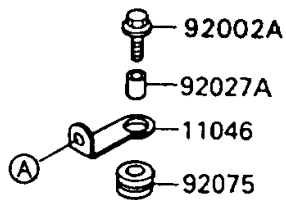

1995 KLR650 PARTS DIAGRAM

Headlight(s)

F2710

1995 KLR650 PARTS LIST

Headlight(s)

ITEM NAME	PART NUMBER	QUANTITY
BRACKET,HEAD LAMP (Ref # 11046)	11046-1041	1
HOLDER,SOCKET (Ref # 13091)	13091-1558	1
BODY-COMP-HEAD LAMP (Ref # 23005)	23005-1052	1
LENS-COMP,HEAD LAMP (Ref # 23007)	23007-1174	1
SPRING,FOCUS ADJUSTING (Ref # 23014)	23014-005	1
NUT,4MM,FOCUS ADJUST (Ref # 23020)	23020-018	1
COVER-SEAL,SOCKET (Ref # 49016)	49016-1037	1
BOLT,6X16 (Ref # 92002)	92002-1124	1
BOLT,6X25 (Ref # 92002A)	92002-1135	1
SCREW,4X48 (Ref # 92009)	92009-1065	1
NUT,5MM (Ref # 92015)	92015-1354	2
COLLAR,L=14 (Ref # 92027)	92027-1134	2
COLLAR,6.8X10X12 (Ref # 92027A)	92027-162	1
BULB,12V 60/55W,H4 (Ref # 92069)	92069-1002	1
DAMPER (Ref # 92075)	92075-209	1
DAMPER (Ref # 92160)	92160-1007	2
BOLT-FLANGED,8X25 (Ref # 130)	130B0825	2
SCREW-PAN-CROS,5X8 (Ref # 220)	220B0508	2