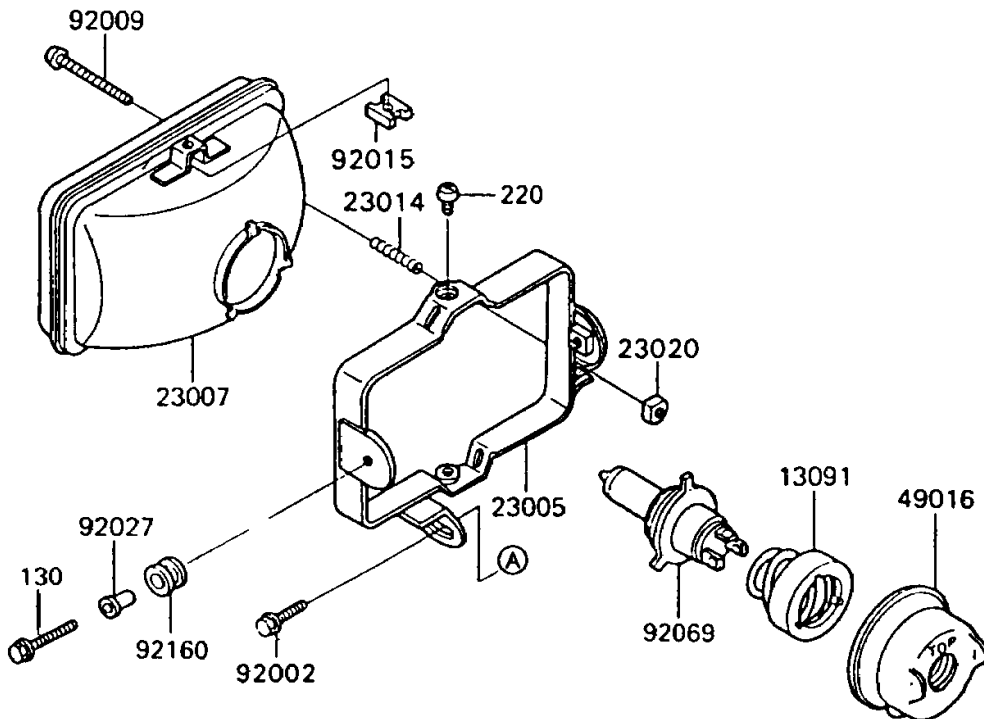

1995 KLR650 PARTS DIAGRAM

Headlight(s)

F2710

1995 KLR650 PARTS LIST

Headlight(s)

ITEM NAME	PART NUMBER	QUANTITY
BRACKET,HEAD LAMP (Ref # 11046)	11046-1041	1
HOLDER,SOCKET (Ref # 13091)	13091-1558	1
BODY-COMP-HEAD LAMP (Ref # 23005)	23005-1052	1
LENS-COMP,HEAD LAMP (Ref # 23007)	23007-1174	1
SPRING,FOCUS ADJUSTING (Ref # 23014)	23014-005	1
NUT,4MM,FOCUS ADJUST (Ref # 23020)	23020-018	1
COVER-SEAL,SOCKET (Ref # 49016)	49016-1037	1
BOLT,6X16 (Ref # 92002)	92002-1124	1
BOLT,6X25 (Ref # 92002A)	92002-1135	1
SCREW,4X48 (Ref # 92009)	92009-1065	1
NUT,5MM (Ref # 92015)	92015-1354	2
COLLAR,L=14 (Ref # 92027)	92027-1134	2
COLLAR,6.8X10X12 (Ref # 92027A)	92027-162	1
BULB,12V 60/55W,H4 (Ref # 92069)	92069-1002	1
DAMPER (Ref # 92075)	92075-209	1
DAMPER (Ref # 92160)	92160-1007	2
BOLT-FLANGED,8X25 (Ref # 130)	130B0825	2
SCREW-PAN-CROS,5X8 (Ref # 220)	220B0508	2