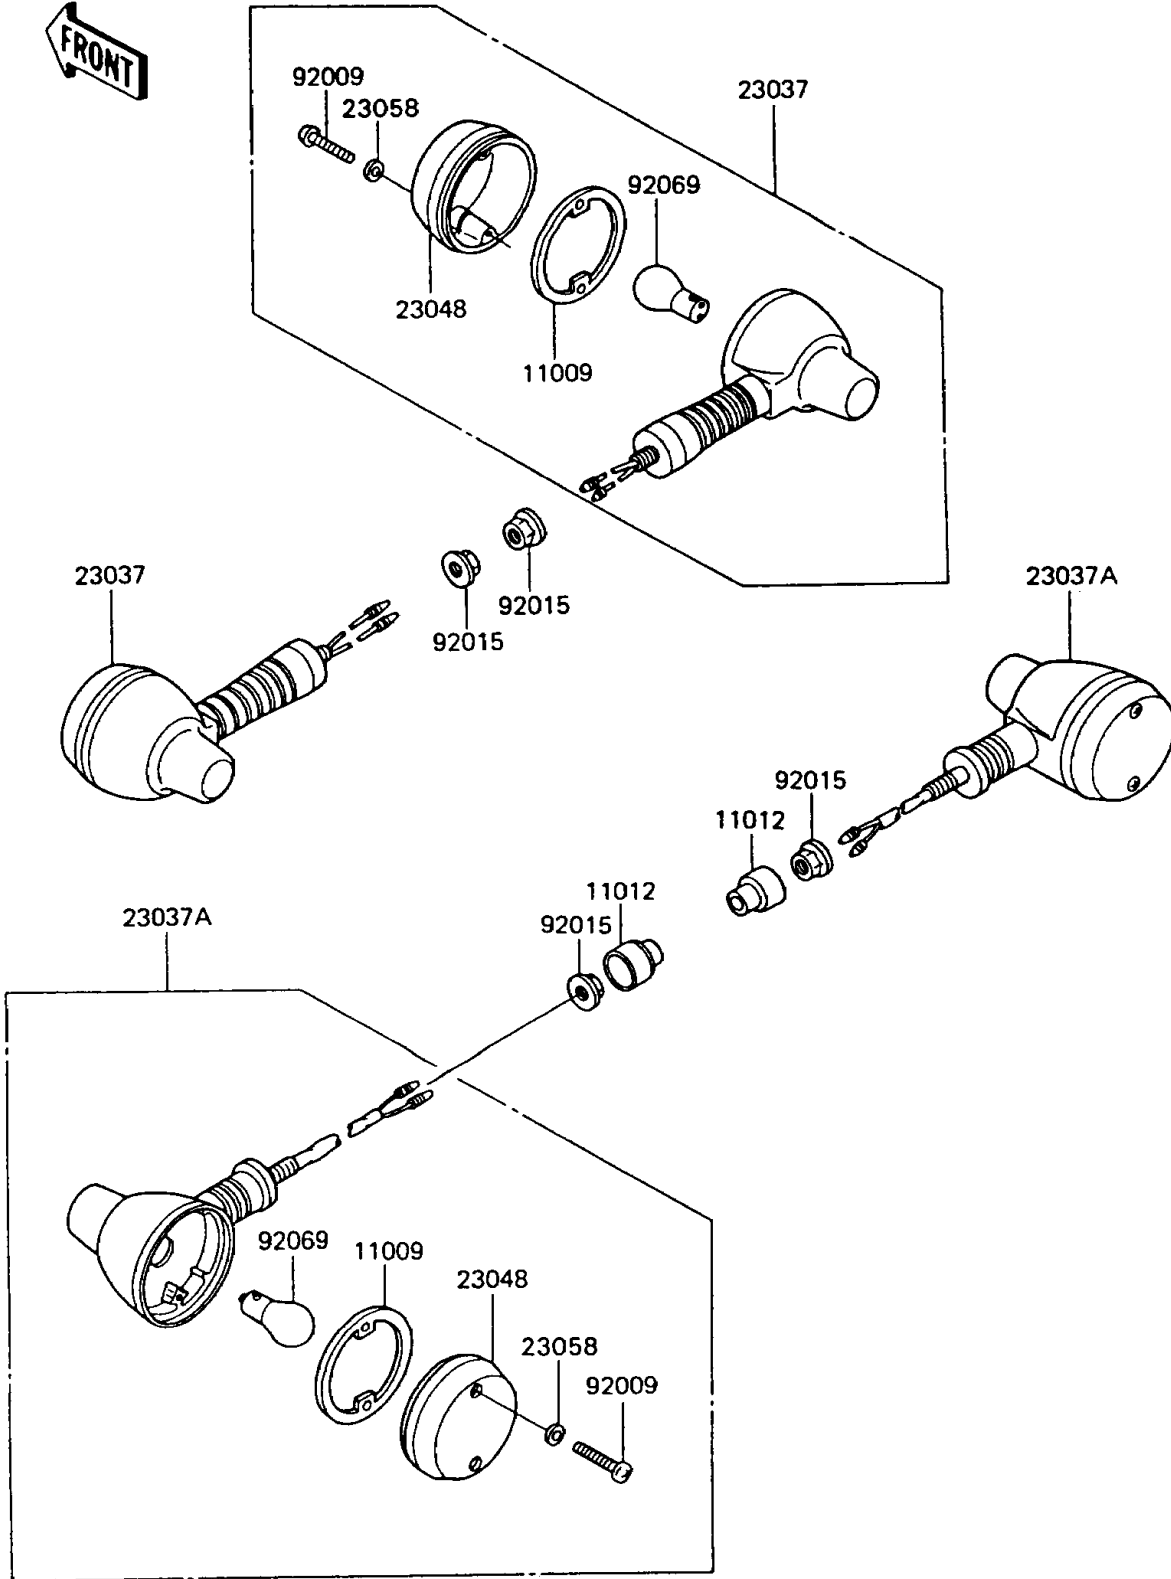

1992 KLR650 PARTS DIAGRAM

Turn Signals

F2730

1992 KLR650 PARTS LIST

Turn Signals

ITEM NAME	PART NUMBER	QUANTITY
-----------	-------------	----------