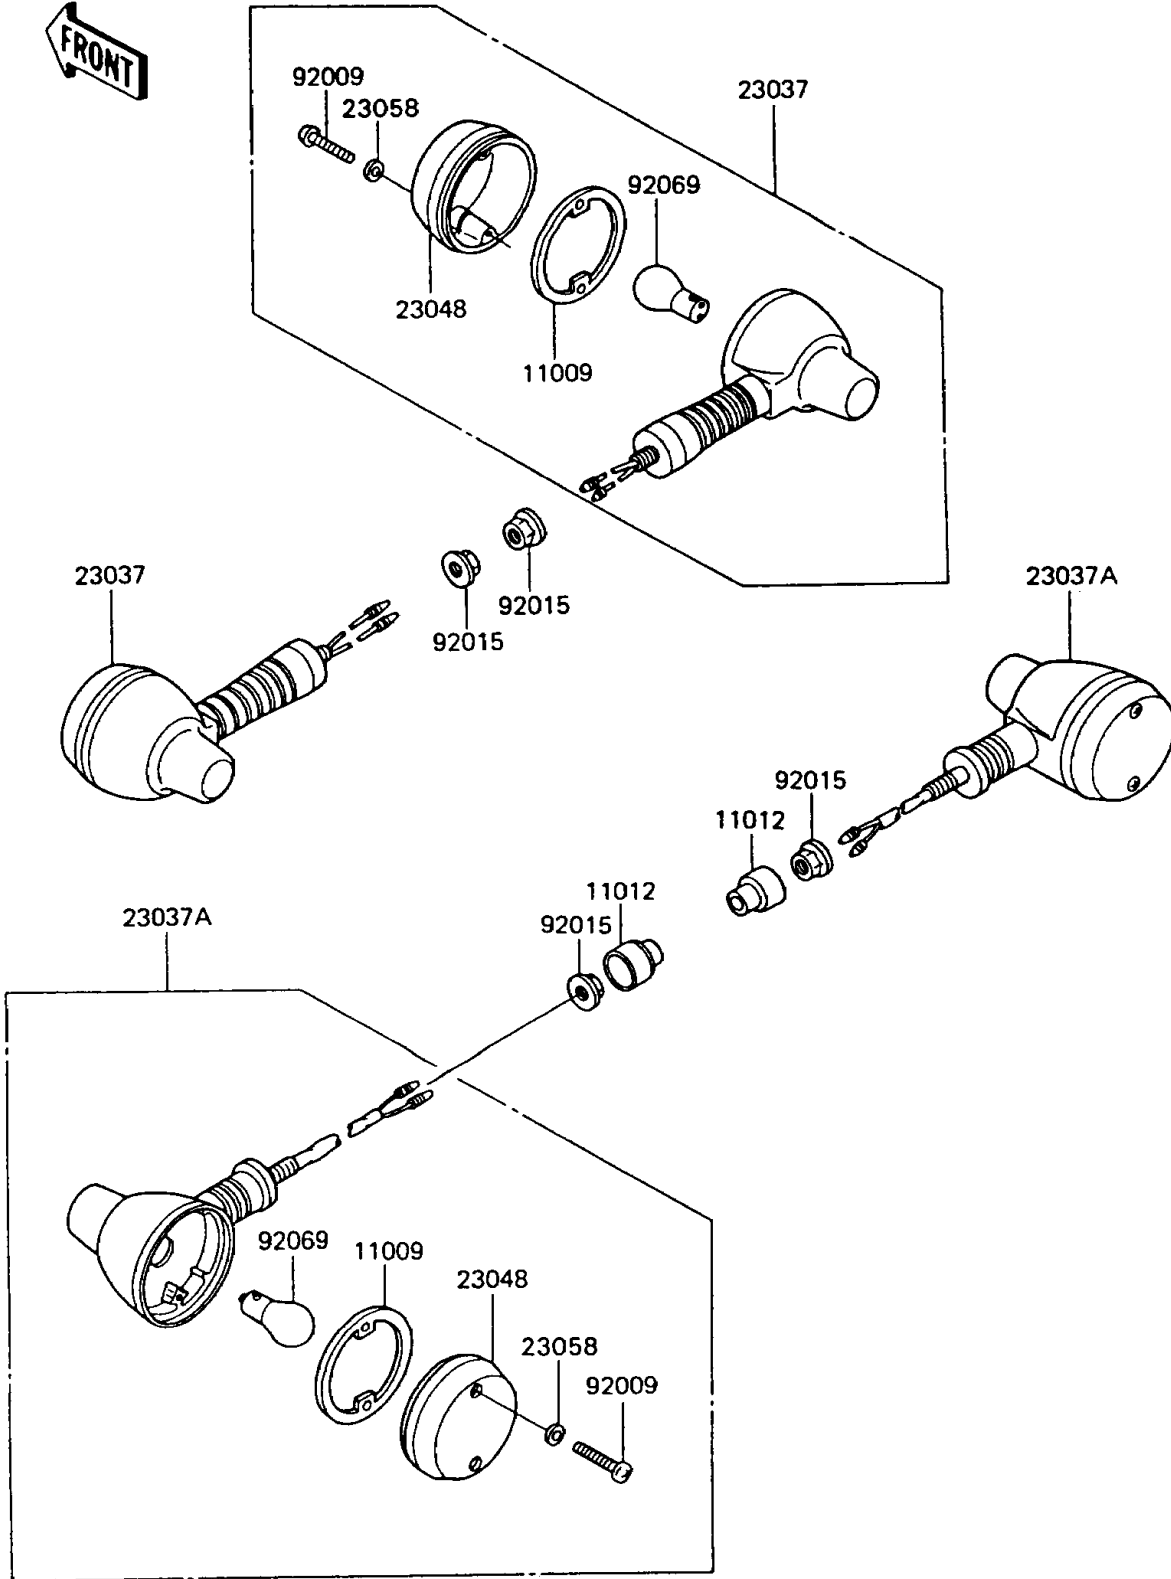

1994 KLR650 PARTS DIAGRAM

Turn Signals

F2730

1994 KLR650 PARTS LIST

Turn Signals

ITEM NAME	PART NUMBER	QUANTITY
GASKET,TURN SIGNAL LAMP LENS (Ref # 11009)	11009-1128	4
CAP,SIGNAL LAMP (Ref # 11012)	11012-1367	2
LAMP-ASSY-SIGNAL,FR (Ref # 23037)	23037-1201	2
LAMP-ASSY-SIGNAL,RR (Ref # 23037A)	23037-1202	2
LENS-SIGNAL LAMP (Ref # 23048)	23048-1076	4
WASHER,PLAIN,4MM (Ref # 23058)	23058-002	8
SCREW,TAPPING,4X30 (Ref # 92009)	92009-1056	8
NUT,FLANGED,10MM (Ref # 92015)	92015-1428	4
BULB,12V 32CP(23W) (Ref # 92069)	92069-055	4