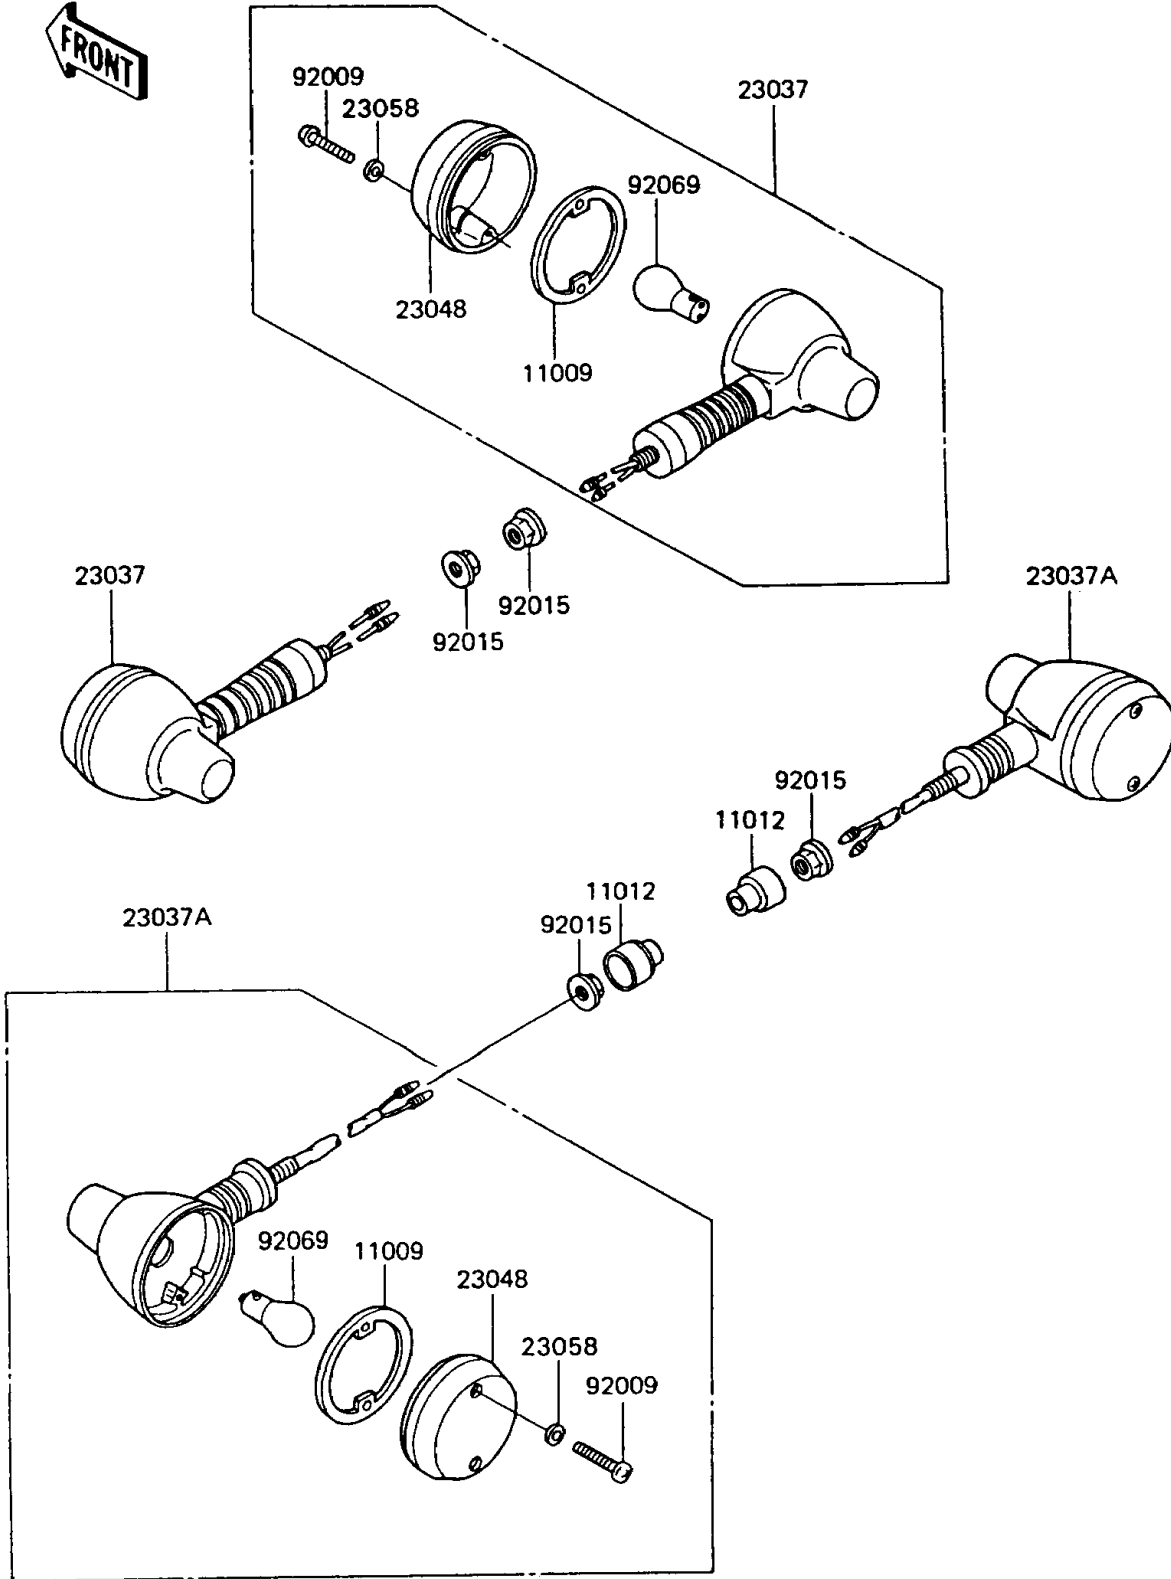

1995 KLR650 PARTS DIAGRAM

Turn Signals

F2730

1995 KLR650 PARTS LIST

Turn Signals

ITEM NAME	PART NUMBER	QUANTITY
GASKET,TURN SIGNAL LAMP LENS (Ref # 11009)	11009-1128	4
CAP,SIGNAL LAMP (Ref # 11012)	11012-1367	2
LAMP-ASSY-SIGNAL,FR (Ref # 23037)	23037-1201	2
LAMP-ASSY-SIGNAL,RR (Ref # 23037A)	23037-1202	2
LENS-SIGNAL LAMP (Ref # 23048)	23048-1076	4
WASHER,PLAIN,4MM (Ref # 23058)	23058-002	8
SCREW,TAPPING,4X30 (Ref # 92009)	92009-1056	8
NUT,FLANGED,10MM (Ref # 92015)	92015-1428	4
BULB,12V 32CP(23W) (Ref # 92069)	92069-055	4