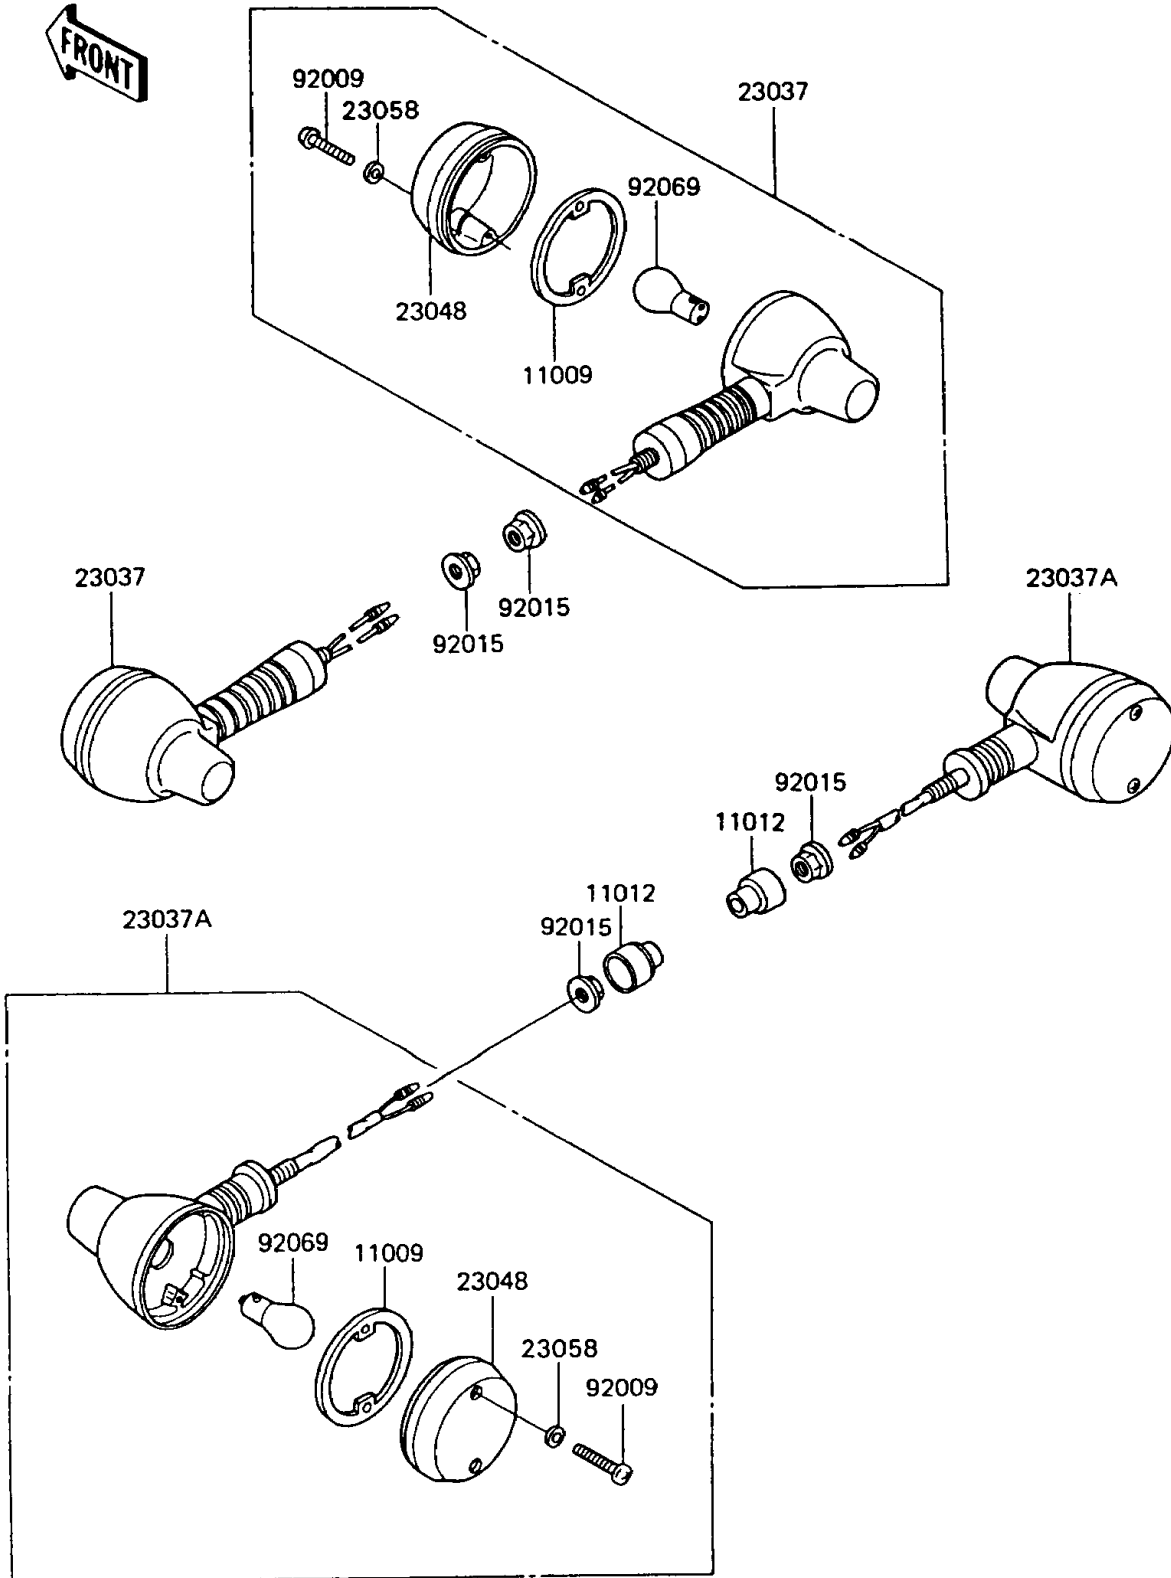

1995 KLR650 PARTS DIAGRAM

Turn Signals

F2730

1995 KLR650 PARTS LIST

Turn Signals

ITEM NAME	PART NUMBER	QUANTITY
GASKET,TURN SIGNAL LAMP LENS (Ref # 11009)	11009-1128	4
CAP,SIGNAL LAMP (Ref # 11012)	11012-1367	2
LAMP-ASSY-SIGNAL,FR (Ref # 23037)	23037-1201	2
LAMP-ASSY-SIGNAL,RR (Ref # 23037A)	23037-1202	2
LENS-SIGNAL LAMP (Ref # 23048)	23048-1076	4
WASHER,PLAIN,4MM (Ref # 23058)	23058-002	8
SCREW,TAPPING,4X30 (Ref # 92009)	92009-1056	8
NUT,FLANGED,10MM (Ref # 92015)	92015-1428	4
BULB,12V 32CP(23W) (Ref # 92069)	92069-055	4