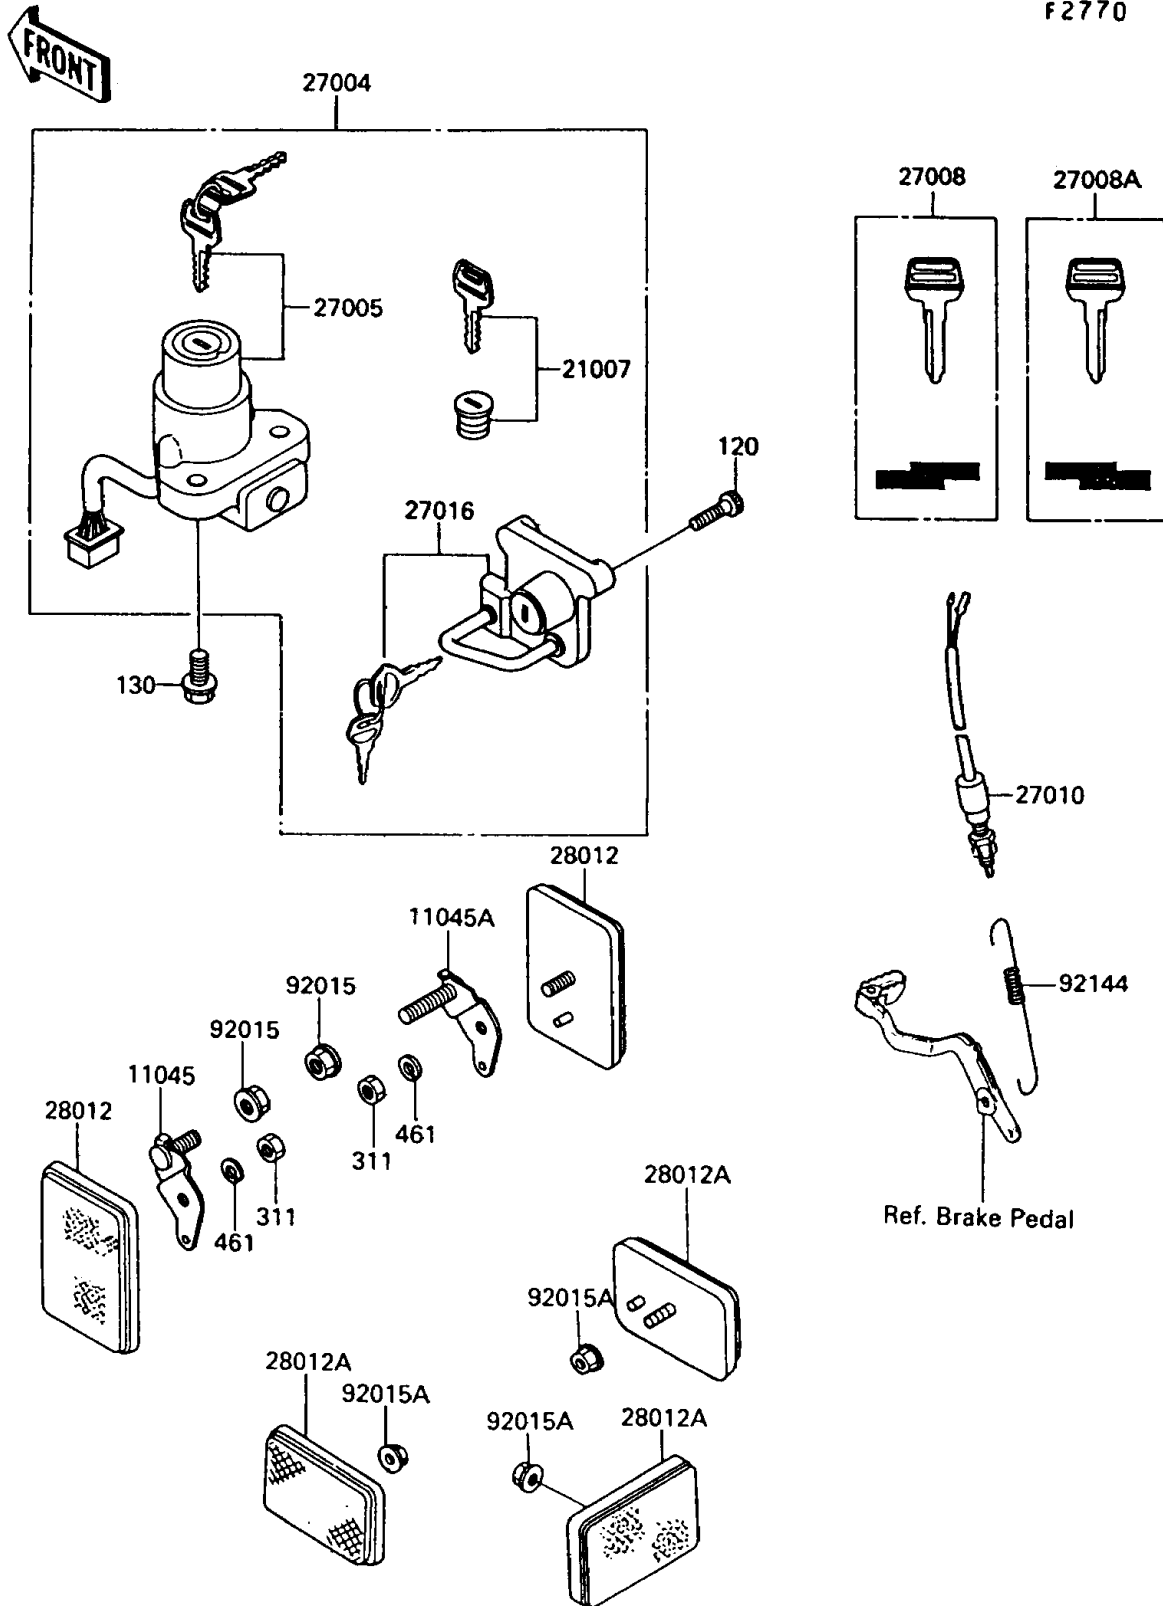

1992 KLR650 PARTS DIAGRAM

Ignition Switch

1992 KLR650 PARTS LIST

Ignition Switch

ITEM NAME	PART NUMBER	QUANTITY
-----------	-------------	----------