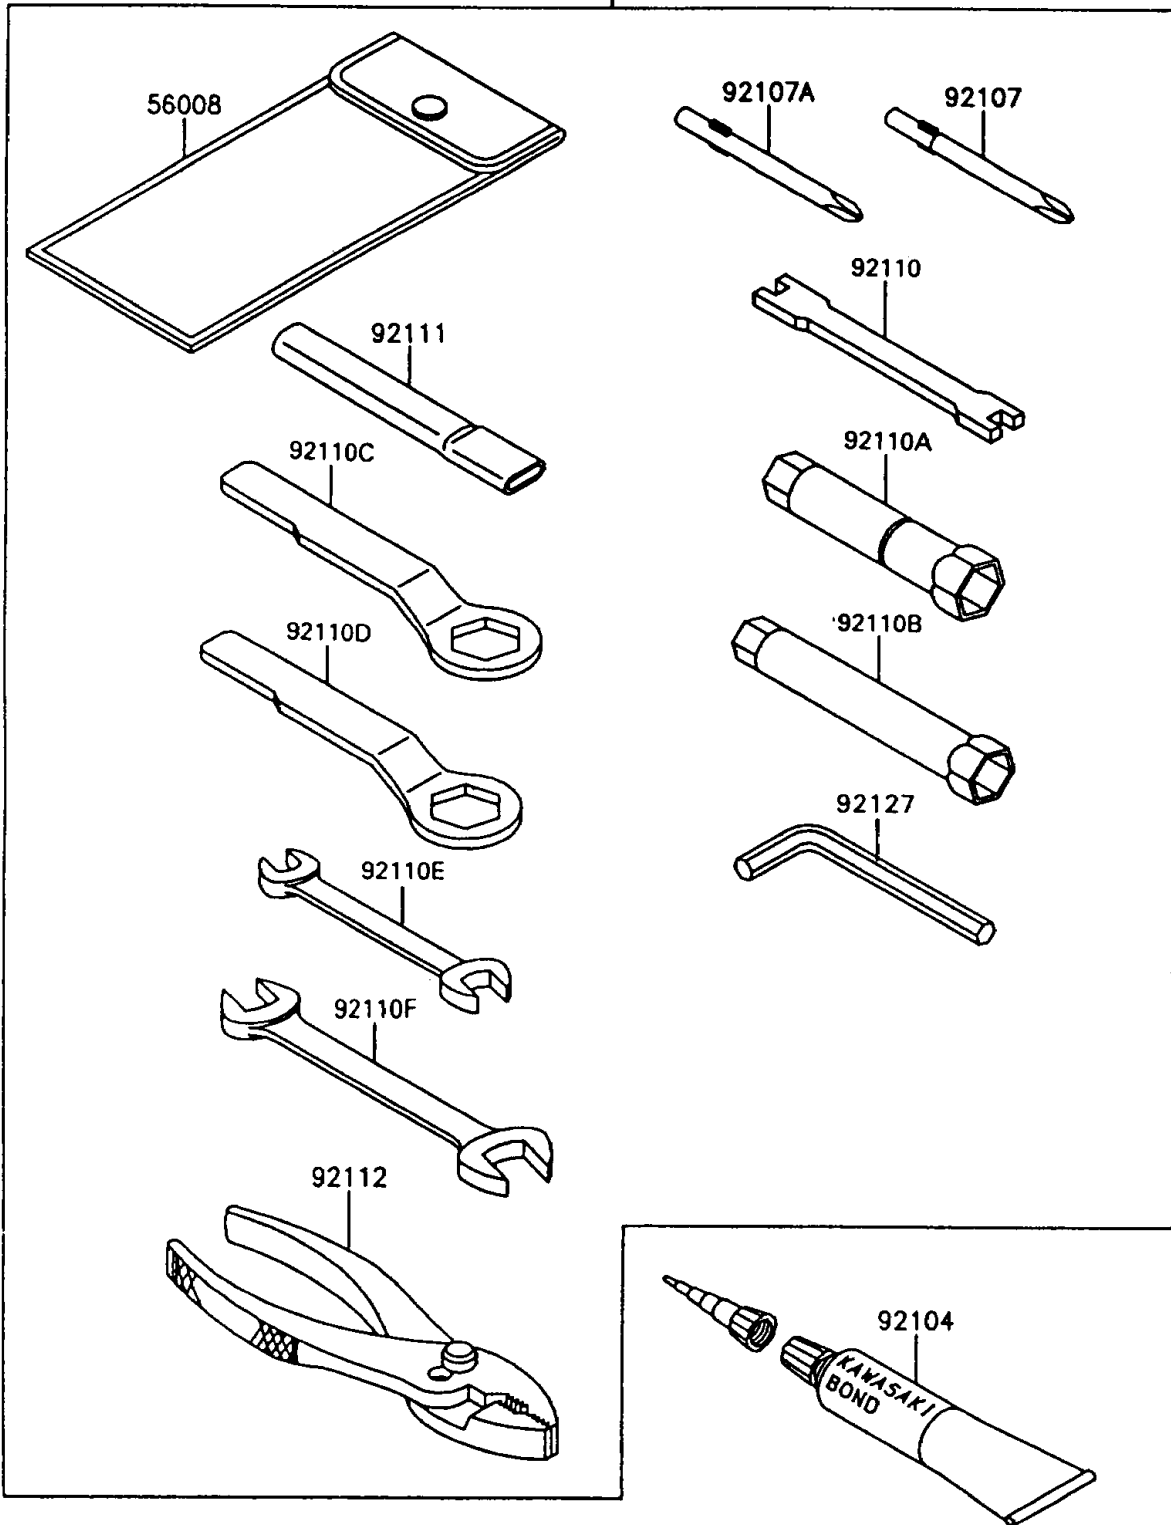

1992 KLR650 PARTS DIAGRAM

Owner's Tools

F2810

56007

1992 KLR650 PARTS LIST

Owner's Tools

ITEM NAME	PART NUMBER	QUANTITY
TOOLKIT (Ref # 56007)	56007-1332	1
BAG,TOOL (Ref # 56008)	56008-1075	1
GASKET-LIQUID,TUBE,100G,SILVER (Ref # 92104)	92104-002	1
TOOL-DRIVER,#3PHILLIPS (Ref # 92107)	92107-005	1
TOOL-DRIVER,#2PHILLIPS (Ref # 92107A)	92107-1053	1
TOOL-WRENCH,SPOKE (Ref # 92110)	92110-1016	1
TOOL-WRENCH,BOX,18MM (Ref # 92110A)	92110-1111	1
TOOL-WRENCH,BOX,12MM (Ref # 92110B)	92110-1131	1
TOOL-WRENCH,BOX END,24MM (Ref # 92110C)	92110-1150	1
TOOL-WRENCH,BOX END,19MM (Ref # 92110D)	92110-1151	1
TOOL-WRENCH,OPEN END,10X12 (Ref # 92110E)	92110-1152	1
TOOL-WRENCH,OPEN END,14X17 (Ref # 92110F)	92110-1153	1
TOOL-BAR,BOX END WRENCH (Ref # 92111)	92111-1051	1
TOOL-PLIERS (Ref # 92112)	92112-003	1
TOOL-WRENCH,ALLEN,6MM (Ref # 92127)	92127-003	1