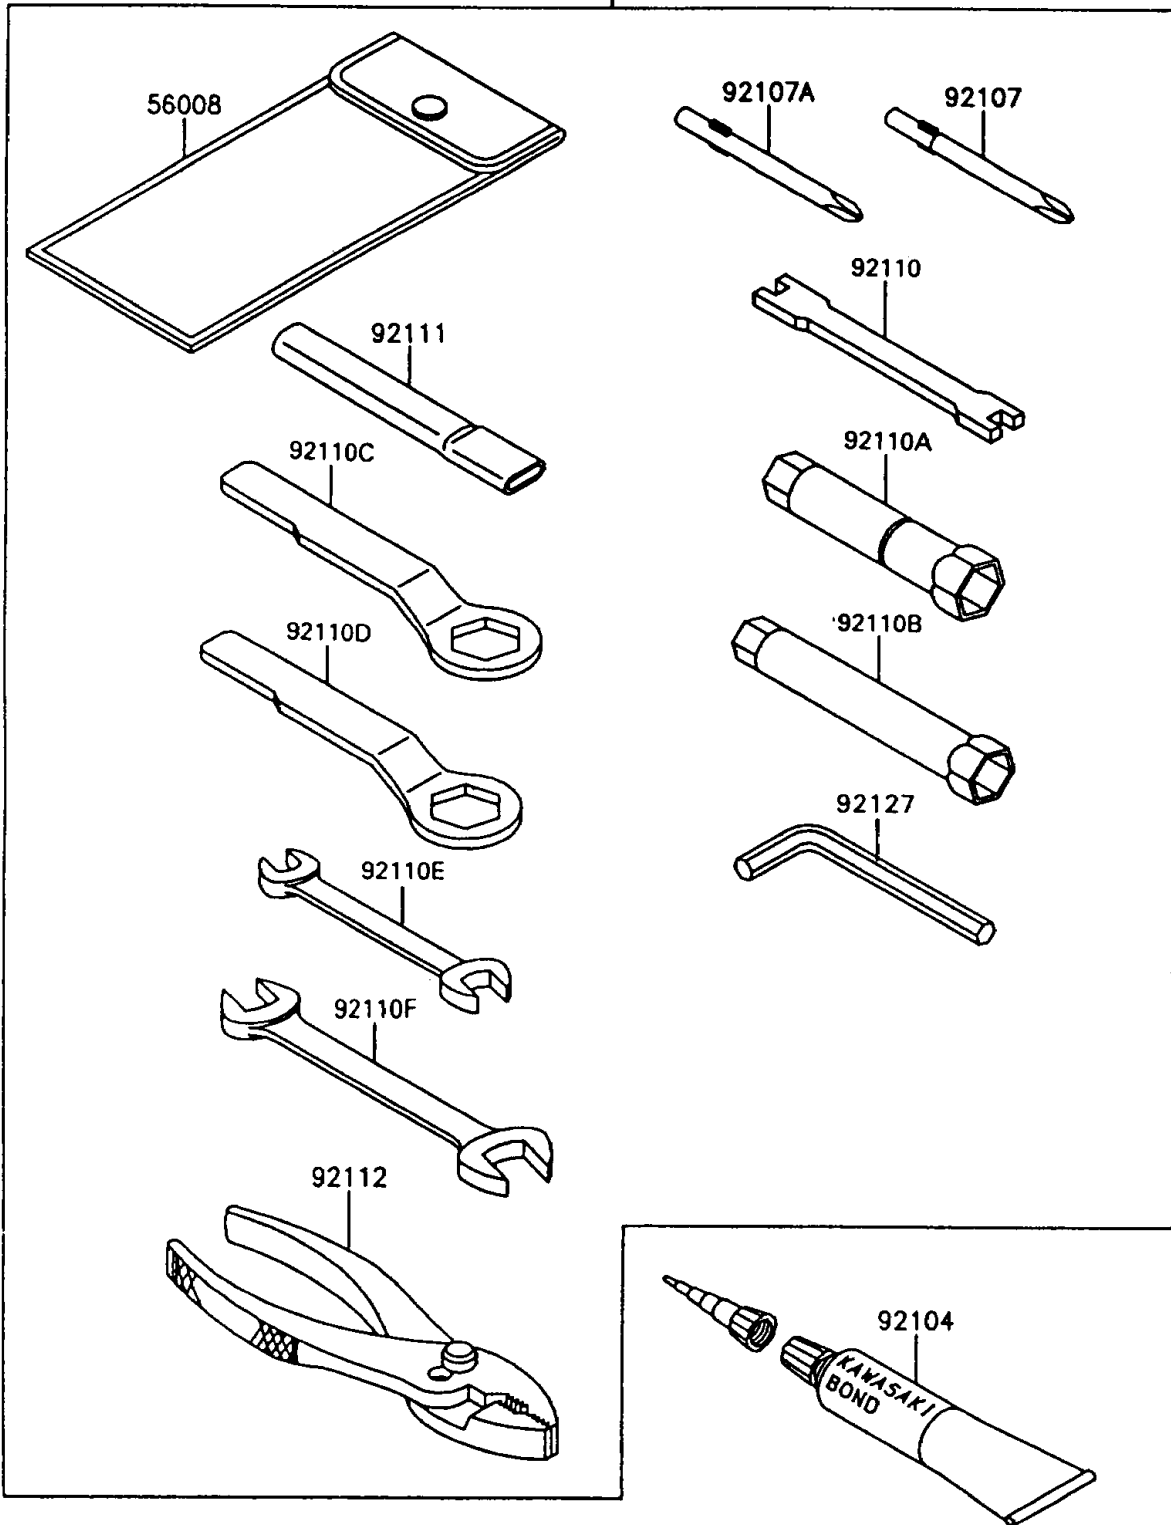

1993 KLR650 PARTS DIAGRAM

Owner's Tools

F2810

56007

1993 KLR650 PARTS LIST

Owner's Tools

ITEM NAME	PART NUMBER	QUANTITY
TOOLKIT (Ref # 56007)	56007-1332	1
BAG,TOOL (Ref # 56008)	56008-1075	1
GASKET-LIQUID,TUBE,100G,SILVER (Ref # 92104)	92104-002	1
TOOL-DRIVER,#3PHILLIPS (Ref # 92107)	92107-005	1
TOOL-DRIVER,#2PHILLIPS (Ref # 92107A)	92107-1053	1
TOOL-WRENCH,SPOKE (Ref # 92110)	92110-1016	1
TOOL-WRENCH,BOX,18MM (Ref # 92110A)	92110-1111	1
TOOL-WRENCH,BOX,12MM (Ref # 92110B)	92110-1131	1
TOOL-WRENCH,BOX END,24MM (Ref # 92110C)	92110-1150	1
TOOL-WRENCH,BOX END,19MM (Ref # 92110D)	92110-1151	1
TOOL-WRENCH,OPEN END,10X12 (Ref # 92110E)	92110-1152	1
TOOL-WRENCH,OPEN END,14X17 (Ref # 92110F)	92110-1153	1
TOOL-BAR,BOX END WRENCH (Ref # 92111)	92111-1051	1
TOOL-PLIERS (Ref # 92112)	92112-003	1
TOOL-WRENCH,ALLEN,6MM (Ref # 92127)	92127-003	1