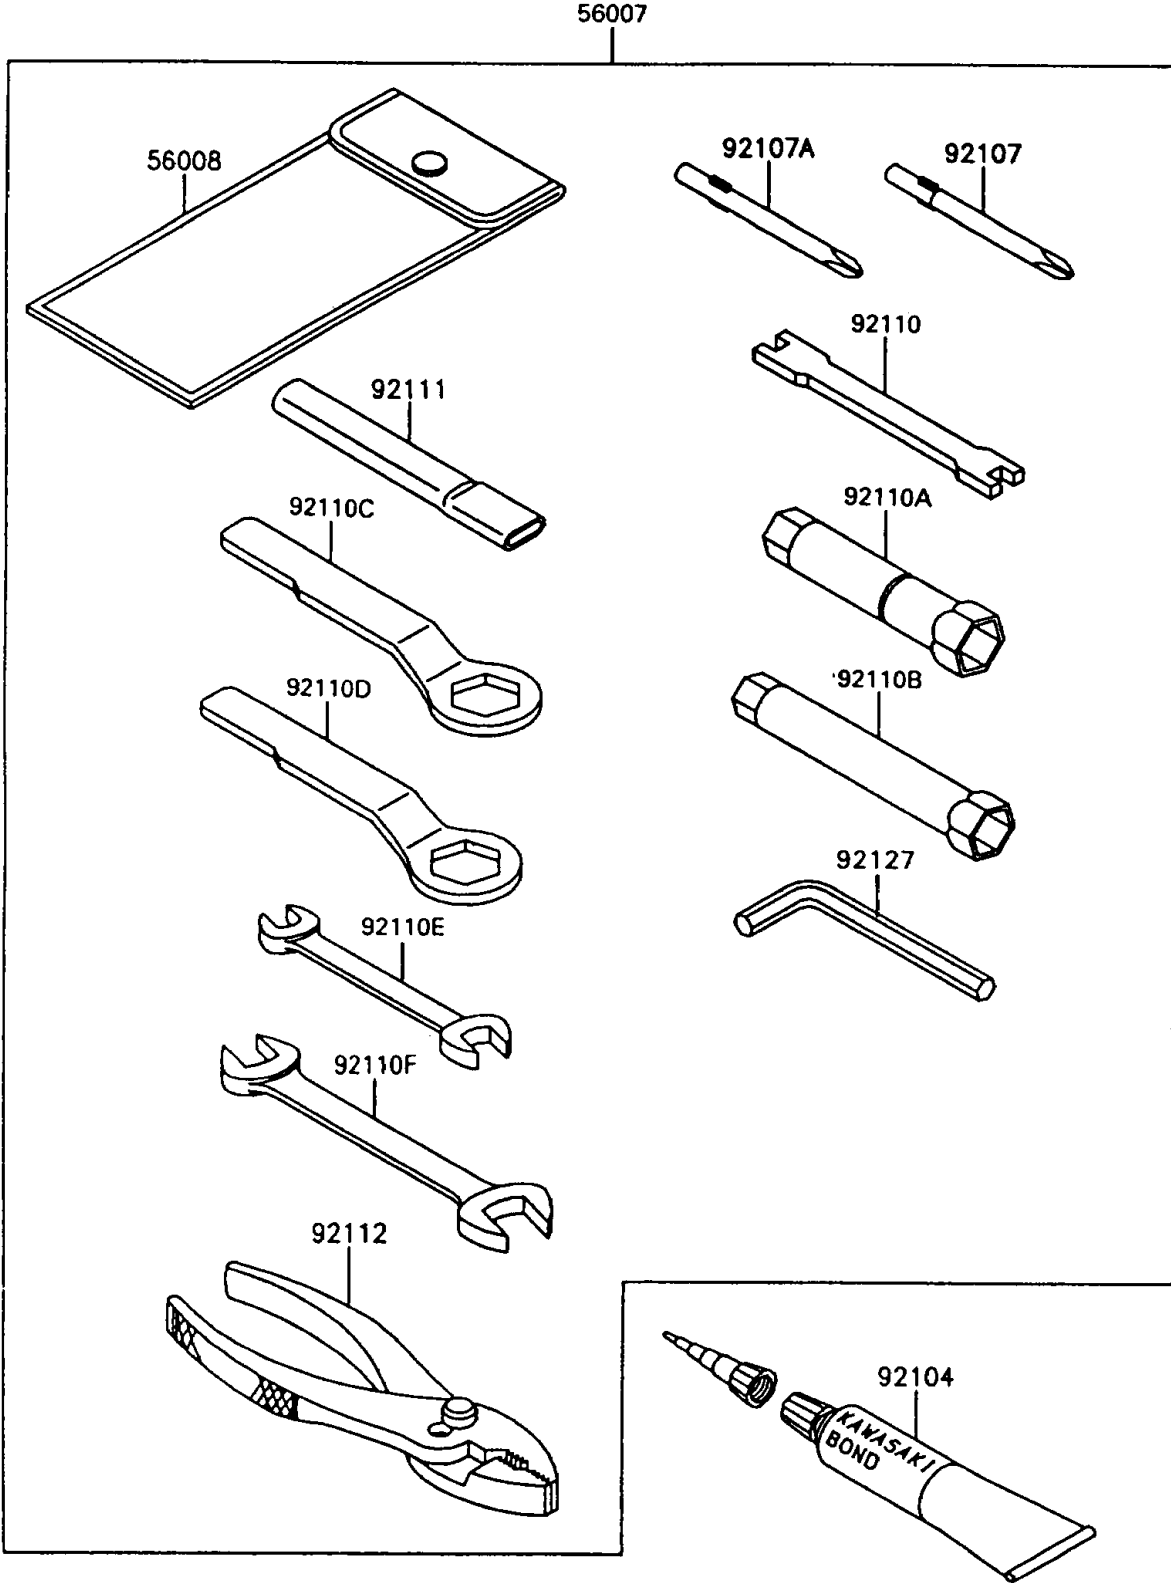

1994 KLR650 PARTS DIAGRAM

Owner's Tools

F2810

1994 KLR650 PARTS LIST

Owner's Tools

ITEM NAME	PART NUMBER	QUANTITY
TOOLKIT (Ref # 56007)	56007-1332	1
BAG,TOOL (Ref # 56008)	56008-1075	1
GASKET-LIQUID,TUBE,100G,SILVER (Ref # 92104)	92104-002	1
TOOL-DRIVER,#3PHILLIPS (Ref # 92107)	92107-005	1
TOOL-DRIVER,#2PHILLIPS (Ref # 92107A)	92107-1053	1
TOOL-WRENCH,SPOKE (Ref # 92110)	92110-1016	1
TOOL-WRENCH,BOX,18MM (Ref # 92110A)	92110-1111	1
TOOL-WRENCH,BOX,12MM (Ref # 92110B)	92110-1131	1
TOOL-WRENCH,BOX END,24MM (Ref # 92110C)	92110-1150	1
TOOL-WRENCH,BOX END,19MM (Ref # 92110D)	92110-1151	1
TOOL-WRENCH,OPEN END,10X12 (Ref # 92110E)	92110-1152	1
TOOL-WRENCH,OPEN END,14X17 (Ref # 92110F)	92110-1153	1
TOOL-BAR,BOX END WRENCH (Ref # 92111)	92111-1051	1
TOOL-PLIERS (Ref # 92112)	92112-003	1
TOOL-WRENCH,ALLEN,6MM (Ref # 92127)	92127-003	1