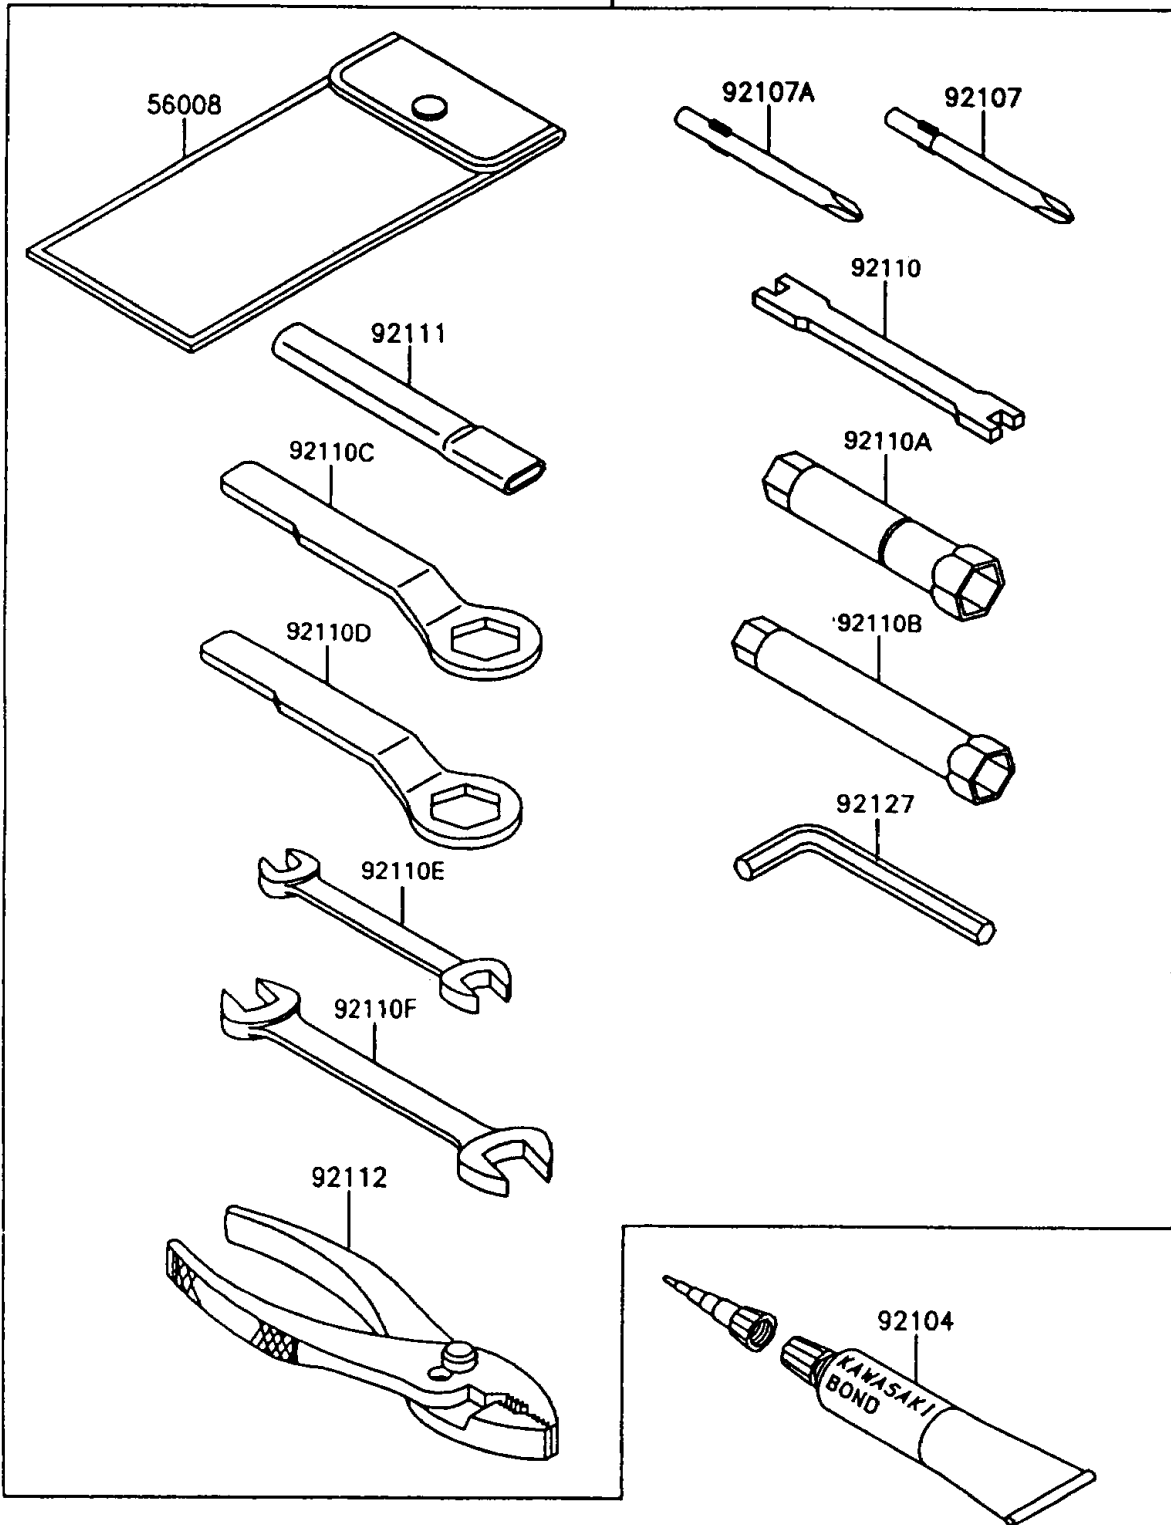

1995 KLR650 PARTS DIAGRAM

Owner's Tools

F2810

56007

1995 KLR650 PARTS LIST

Owner's Tools

ITEM NAME	PART NUMBER	QUANTITY
TOOLKIT (Ref # 56007)	56007-1332	1
BAG,TOOL (Ref # 56008)	56008-1075	1
GASKET-LIQUID,TUBE,100G,SILVER (Ref # 92104)	92104-002	1
TOOL-DRIVER,#3PHILLIPS (Ref # 92107)	92107-005	1
TOOL-DRIVER,#2PHILLIPS (Ref # 92107A)	92107-1053	1
TOOL-WRENCH,SPOKE (Ref # 92110)	92110-1016	1
TOOL-WRENCH,BOX,18MM (Ref # 92110A)	92110-1111	1
TOOL-WRENCH,BOX,12MM (Ref # 92110B)	92110-1131	1
TOOL-WRENCH,BOX END,24MM (Ref # 92110C)	92110-1150	1
TOOL-WRENCH,BOX END,19MM (Ref # 92110D)	92110-1151	1
TOOL-WRENCH,OPEN END,10X12 (Ref # 92110E)	92110-1152	1
TOOL-WRENCH,OPEN END,14X17 (Ref # 92110F)	92110-1153	1
TOOL-BAR,BOX END WRENCH (Ref # 92111)	92111-1051	1
TOOL-PLIERS (Ref # 92112)	92112-003	1
TOOL-WRENCH,ALLEN,6MM (Ref # 92127)	92127-003	1