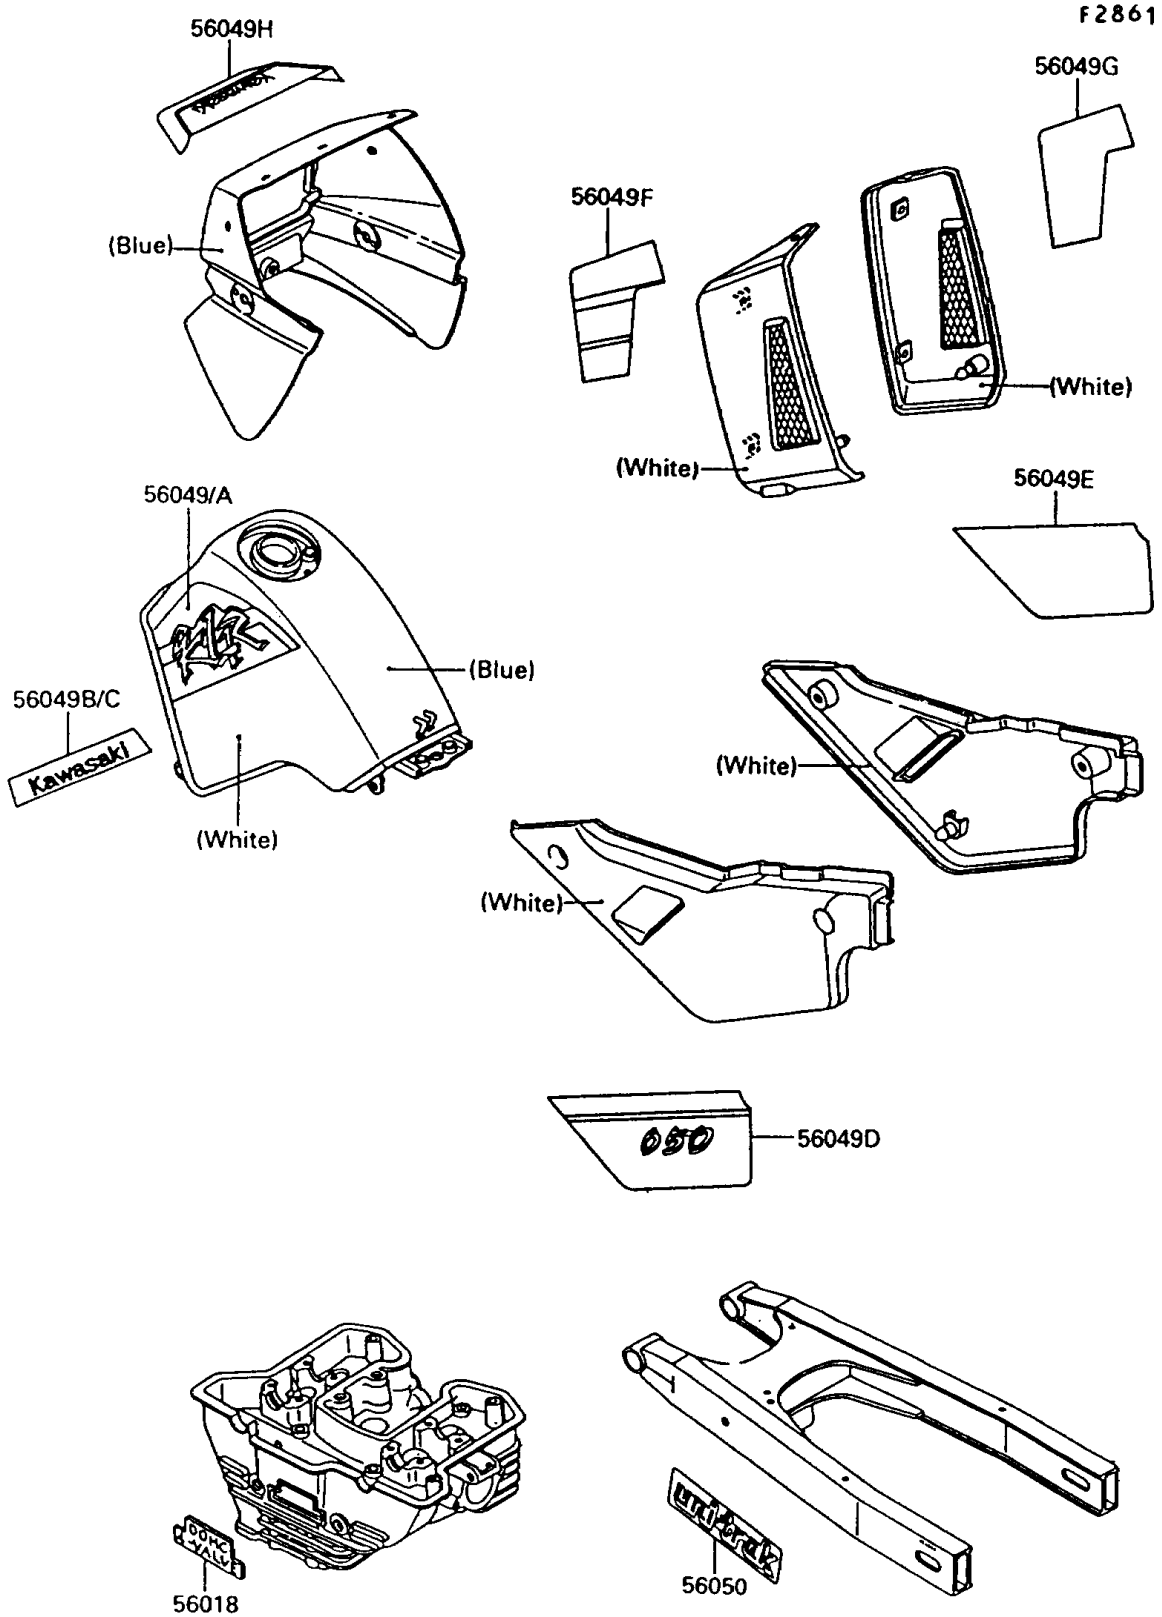

1992 KLR650 PARTS DIAGRAM

Decals(Blue/White)

1992 KLR650 PARTS LIST

Decals(Blue/White)

ITEM NAME	PART NUMBER	QUANTITY
MARK,CYLINDER HEAD (Ref # 56018)	56018-1483	1
PATTERN,FUEL TANK,UPP,LH (Ref # 56049)	56049-1826	1
PATTERN,FUEL TANK,UPP,RH (Ref # 56049A)	56049-1827	1
PATTERN,FUEL TANK,LWR,LH (Ref # 56049B)	56049-1828	1
PATTERN,FUEL TANK,LWR,RH (Ref # 56049C)	56049-1829	1
PATTERN,SIDE COVER,LH (Ref # 56049D)	56049-1830	1
PATTERN,SIDE COVER,RH (Ref # 56049E)	56049-1831	1
PATTERN,SHROUD,LH (Ref # 56049F)	56049-1832	1
PATTERN,SHROUD,RH (Ref # 56049G)	56049-1833	1
PATTERN,COWLING (Ref # 56049H)	56049-1834	1
MARK,SWING ARM,UNI-TRAK (Ref # 56050)	56050-1426	2