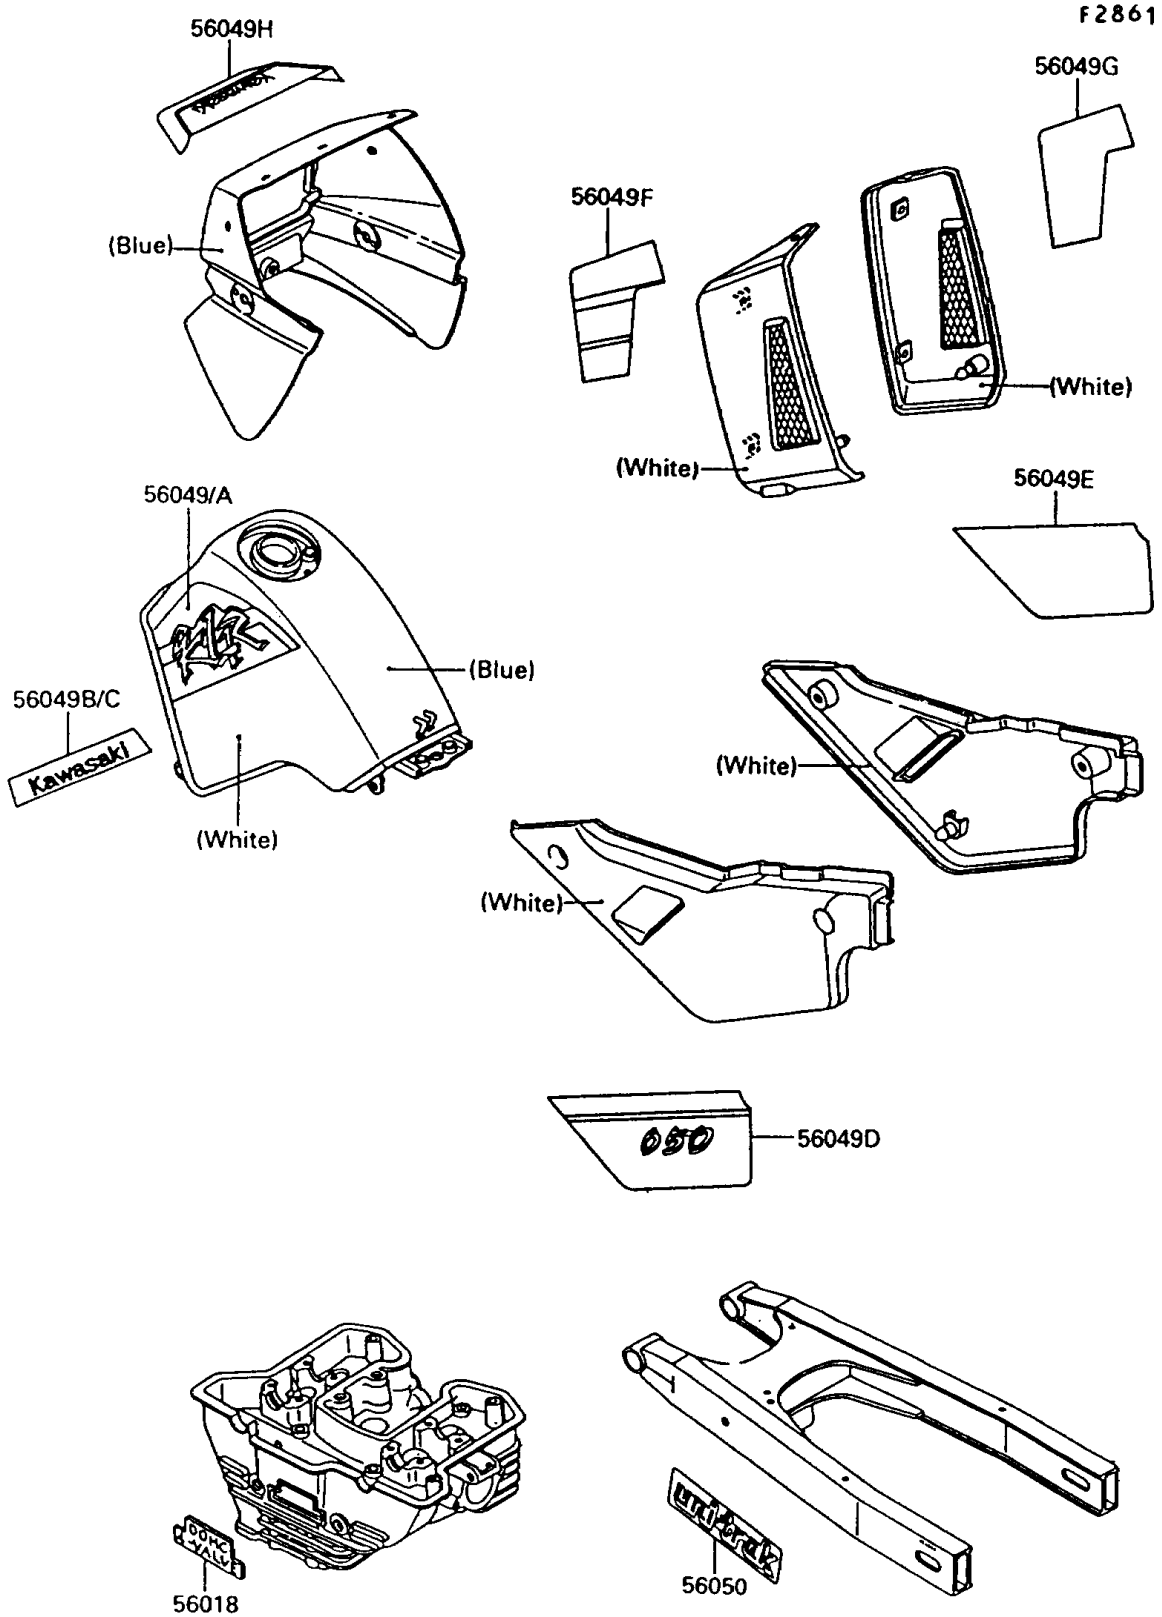

1992 KLR650 PARTS DIAGRAM

Decals(Blue/White)

1992 KLR650 PARTS LIST

Decals(Blue/White)

ITEM NAME	PART NUMBER	QUANTITY
-----------	-------------	----------