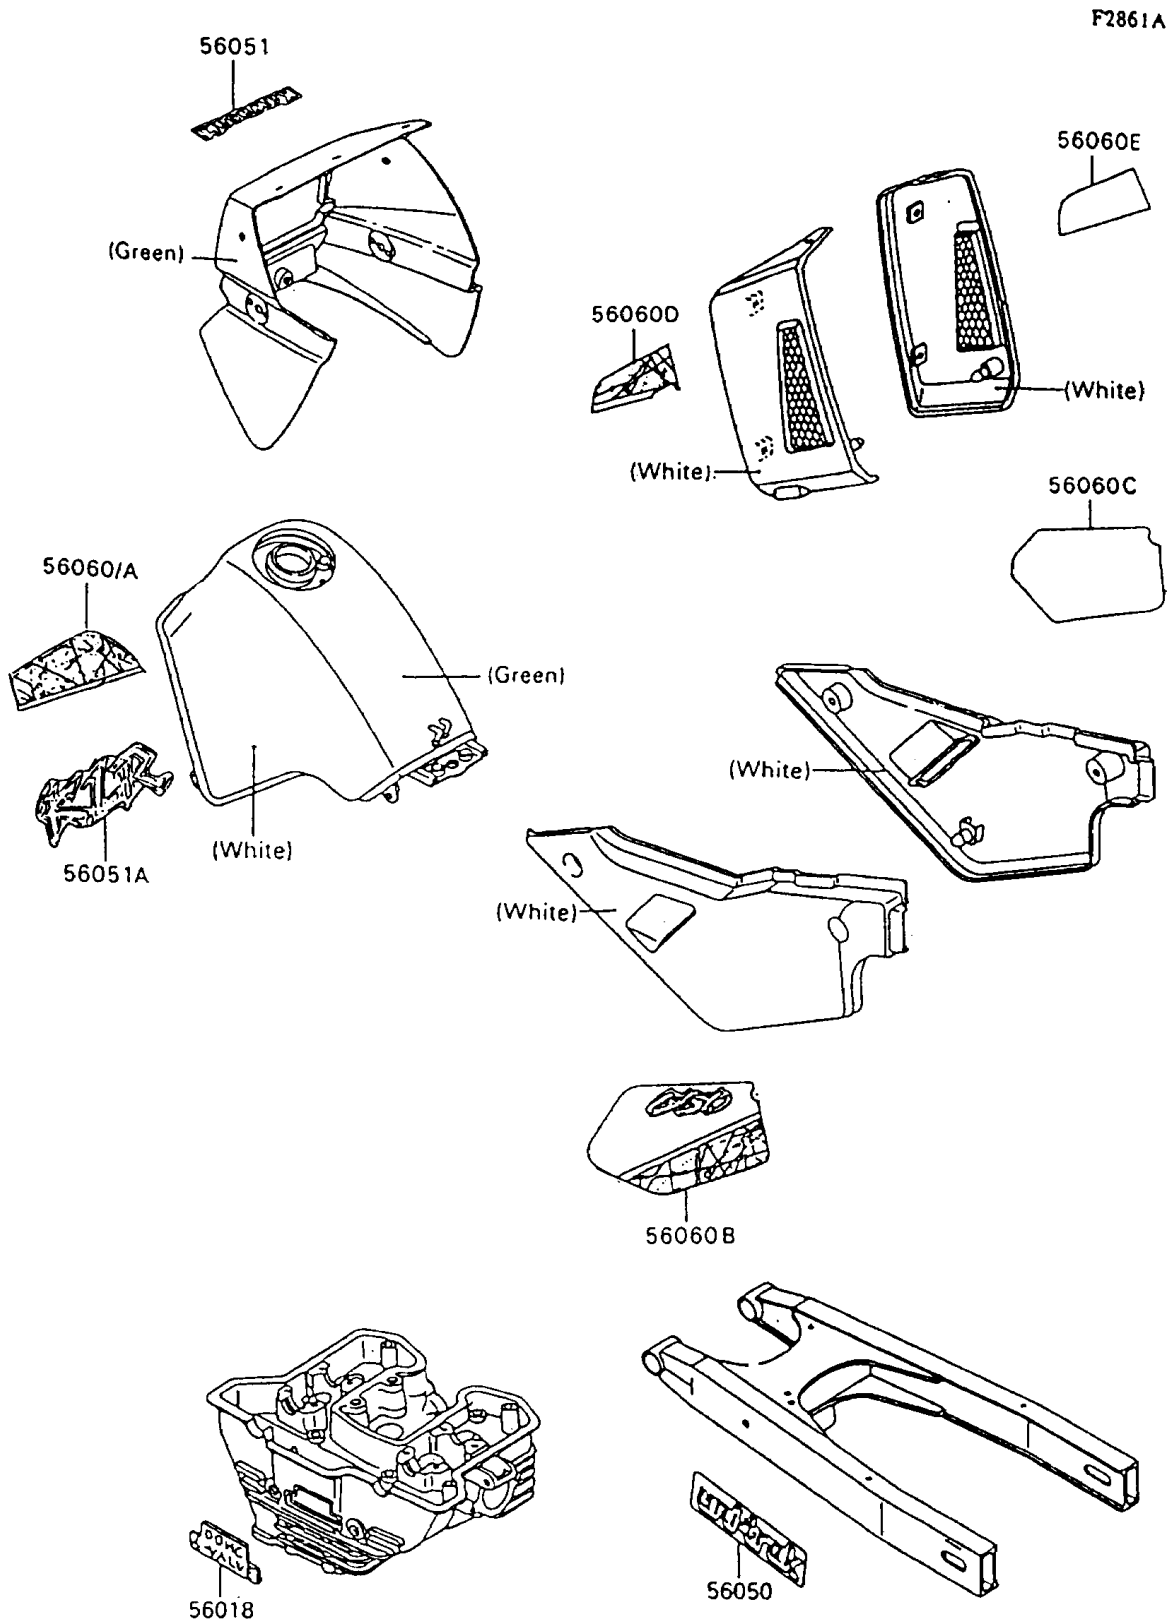

1994 KLR650 PARTS DIAGRAM

Decals(Green/White)

1994 KLR650 PARTS LIST

Decals(Green/White)

ITEM NAME	PART NUMBER	QUANTITY
MARK,CYLINDER HEAD (Ref # 56018)	56018-1483	1
MARK,SWING ARM,UNI-TRAK (Ref # 56050)	56050-1916	2
MARK,KAWASAKI (Ref # 56051)	56051-1047	1
MARK,FUEL TANK,KLR (Ref # 56051A)	56051-1048	2
PATTERN,FUEL TANK,LH (Ref # 56060)	56060-1755	1
PATTERN,FUEL TANK,RH (Ref # 56060A)	56060-1756	1
PATTERN,SIDE COVER,LH (Ref # 56060B)	56060-1759	1
PATTERN,SIDE COVER,RH (Ref # 56060C)	56060-1760	1
PATTERN,SHROUD,LH (Ref # 56060D)	56060-1761	1
PATTERN,SHROUD,RH (Ref # 56060E)	56060-1762	1