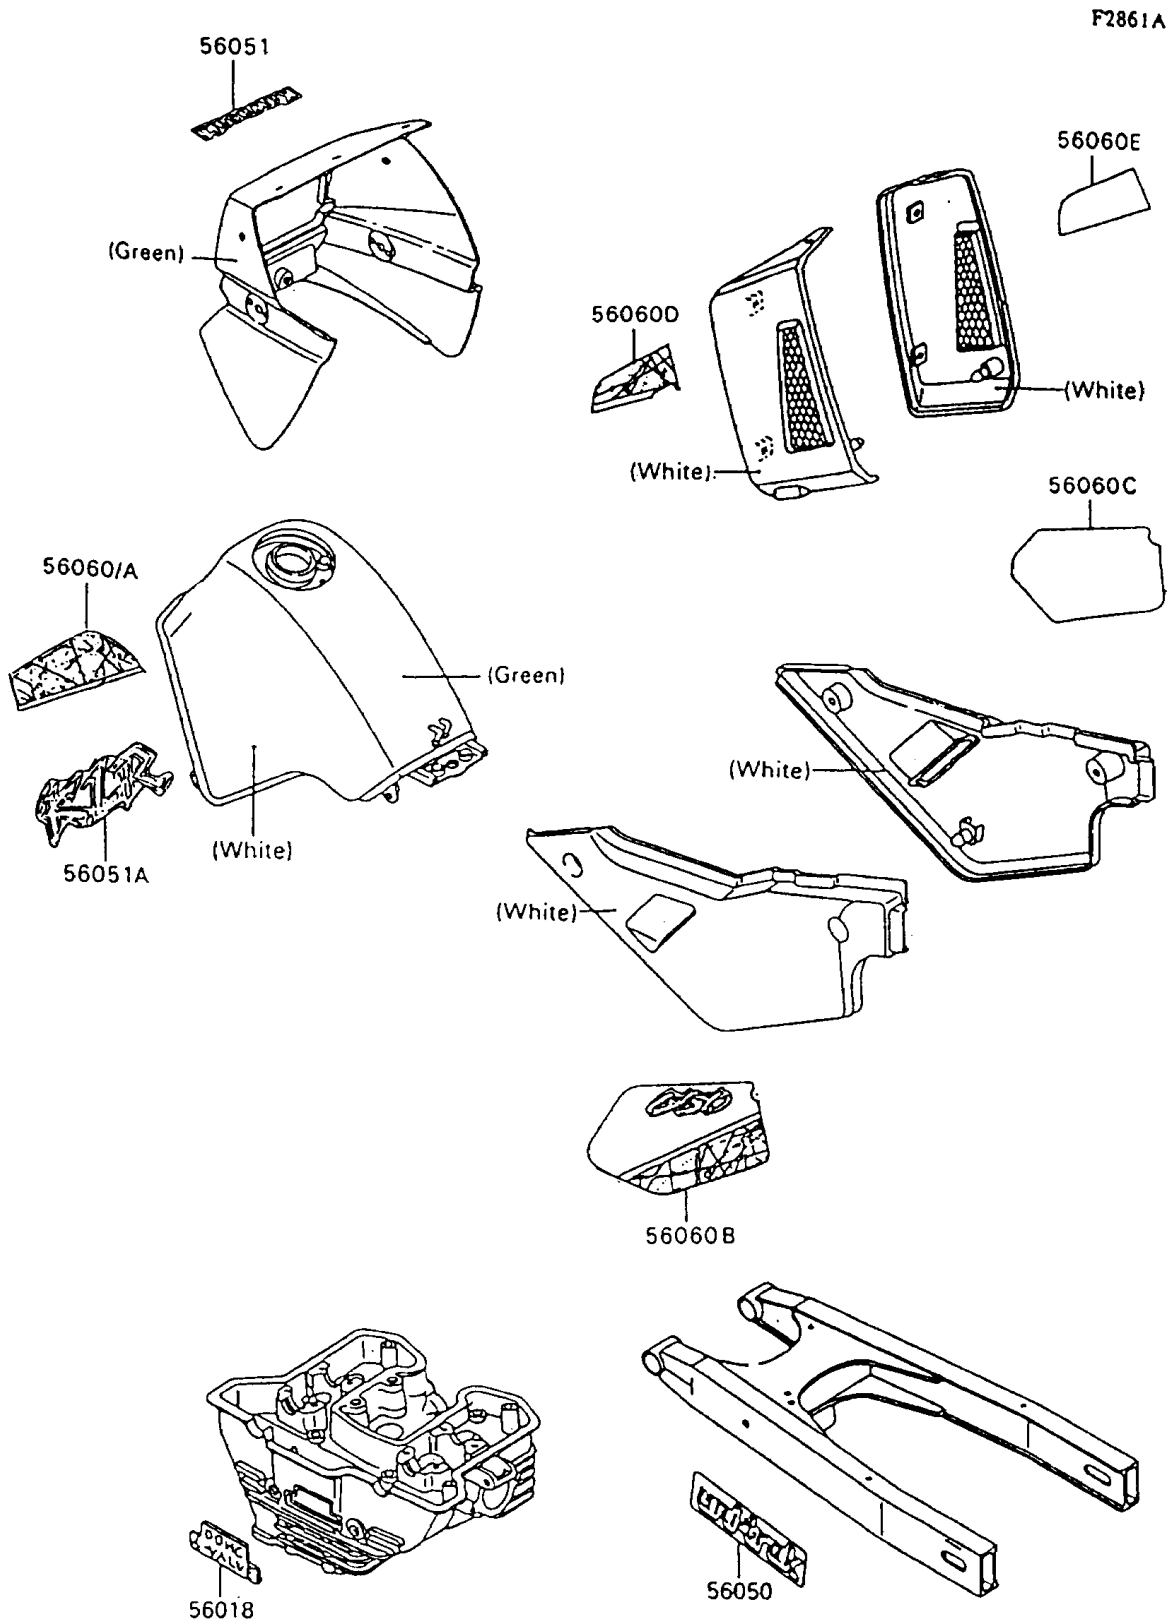

1995 KLR650 PARTS DIAGRAM

Decals(Green/White)

1995 KLR650 PARTS LIST

Decals(Green/White)

ITEM NAME	PART NUMBER	QUANTITY
MARK,CYLINDER HEAD (Ref # 56018)	56018-1483	1
MARK,SWING ARM,UNI-TRAK (Ref # 56050)	56050-1916	2
MARK,KAWASAKI (Ref # 56051)	56051-1047	1
MARK,FUEL TANK,KLR (Ref # 56051A)	56051-1048	2
PATTERN,FUEL TANK,LH (Ref # 56060)	56060-1755	1
PATTERN,FUEL TANK,RH (Ref # 56060A)	56060-1756	1
PATTERN,SIDE COVER,LH (Ref # 56060B)	56060-1759	1
PATTERN,SIDE COVER,RH (Ref # 56060C)	56060-1760	1
PATTERN,SHROUD,LH (Ref # 56060D)	56060-1761	1
PATTERN,SHROUD,RH (Ref # 56060E)	56060-1762	1