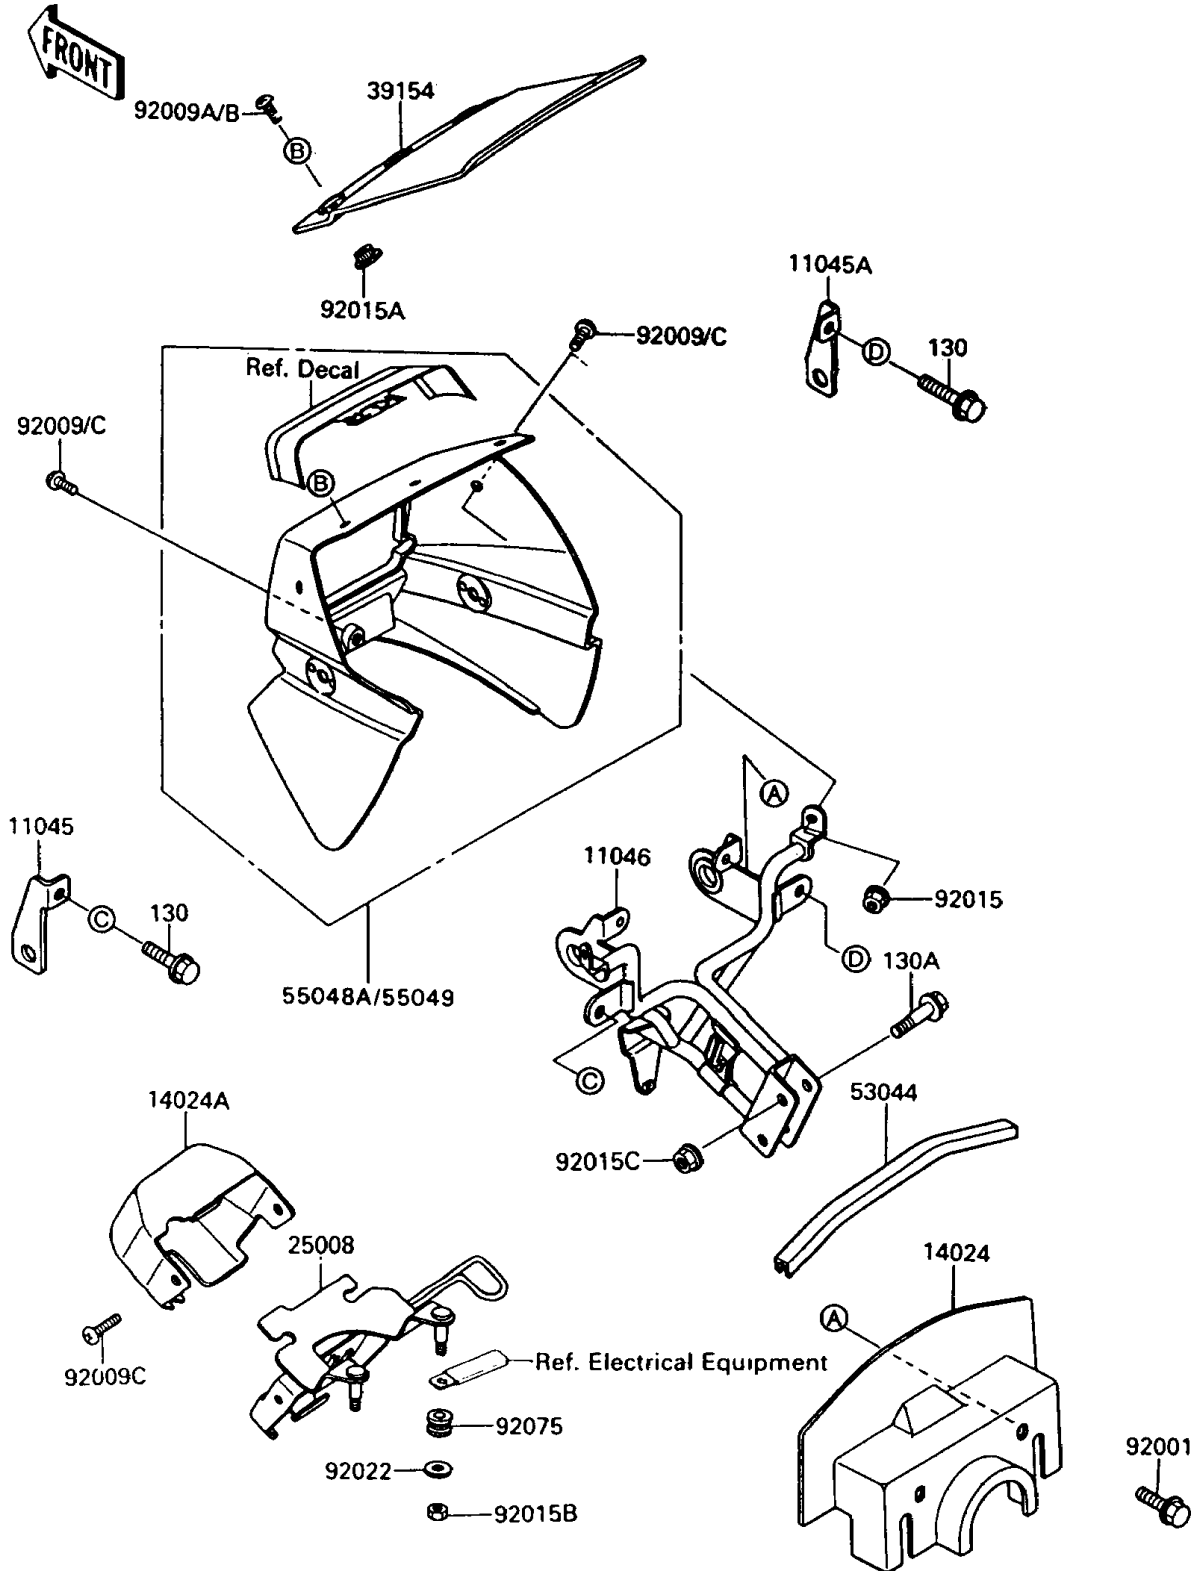

1992 KLR650 PARTS DIAGRAM

Cowling

F2871

1992 KLR650 PARTS LIST

Cowling

ITEM NAME	PART NUMBER	QUANTITY
BRACKET,SIGNAL LAMP,LH (Ref # 11045)	11045-1798	1
BRACKET,SIGNAL LAMP,RH (Ref # 11045A)	11045-1799	1
BRACKET,COWLING (Ref # 11046)	11046-1036	1
COVER,COWLING,INNER (Ref # 14024)	14024-1366	1
COVER,HARNESS COUPLER (Ref # 14024A)	14024-1471	1
BRACKET-METER (Ref # 25008)	25008-1137	1
WINDSHIELD (Ref # 39154)	39154-1065	1
TRIM,COWLING COVER (Ref # 53044)	53044-1106	1
COWLING.,UPP,B.BLUE (Ref # 55048A)	55048-5491-6K	1
BOLT,6X14,BLACK (Ref # 92001)	92001-1847	2
SCREW,6X14,WHITE (Ref # 92009)	92009-1287	3
SCREW,5X14,WHITE (Ref # 92009A)	92009-1366	3
SCREW,5X14 (Ref # 92009B)	92009-1653	3
SCREW,6X14 (Ref # 92009C)	92009-1662	5
NUT,FLANGED,6MM (Ref # 92015)	92015-1193	2
NUT,5MM,COWLING (Ref # 92015A)	92015-1343	3
NUT,6MM (Ref # 92015B)	92015-1391	2
NUT,FLANGED,8MM (Ref # 92015C)	92015-1406	2
WASHER,6.5X20X1.6 (Ref # 92022)	92022-1557	2
DAMPER (Ref # 92075)	92075-024	2
BOLT-FLANGED,6X12 (Ref # 130)	130C0612	2
BOLT-FLANGED,8X25 (Ref # 130A)	130G0825	2