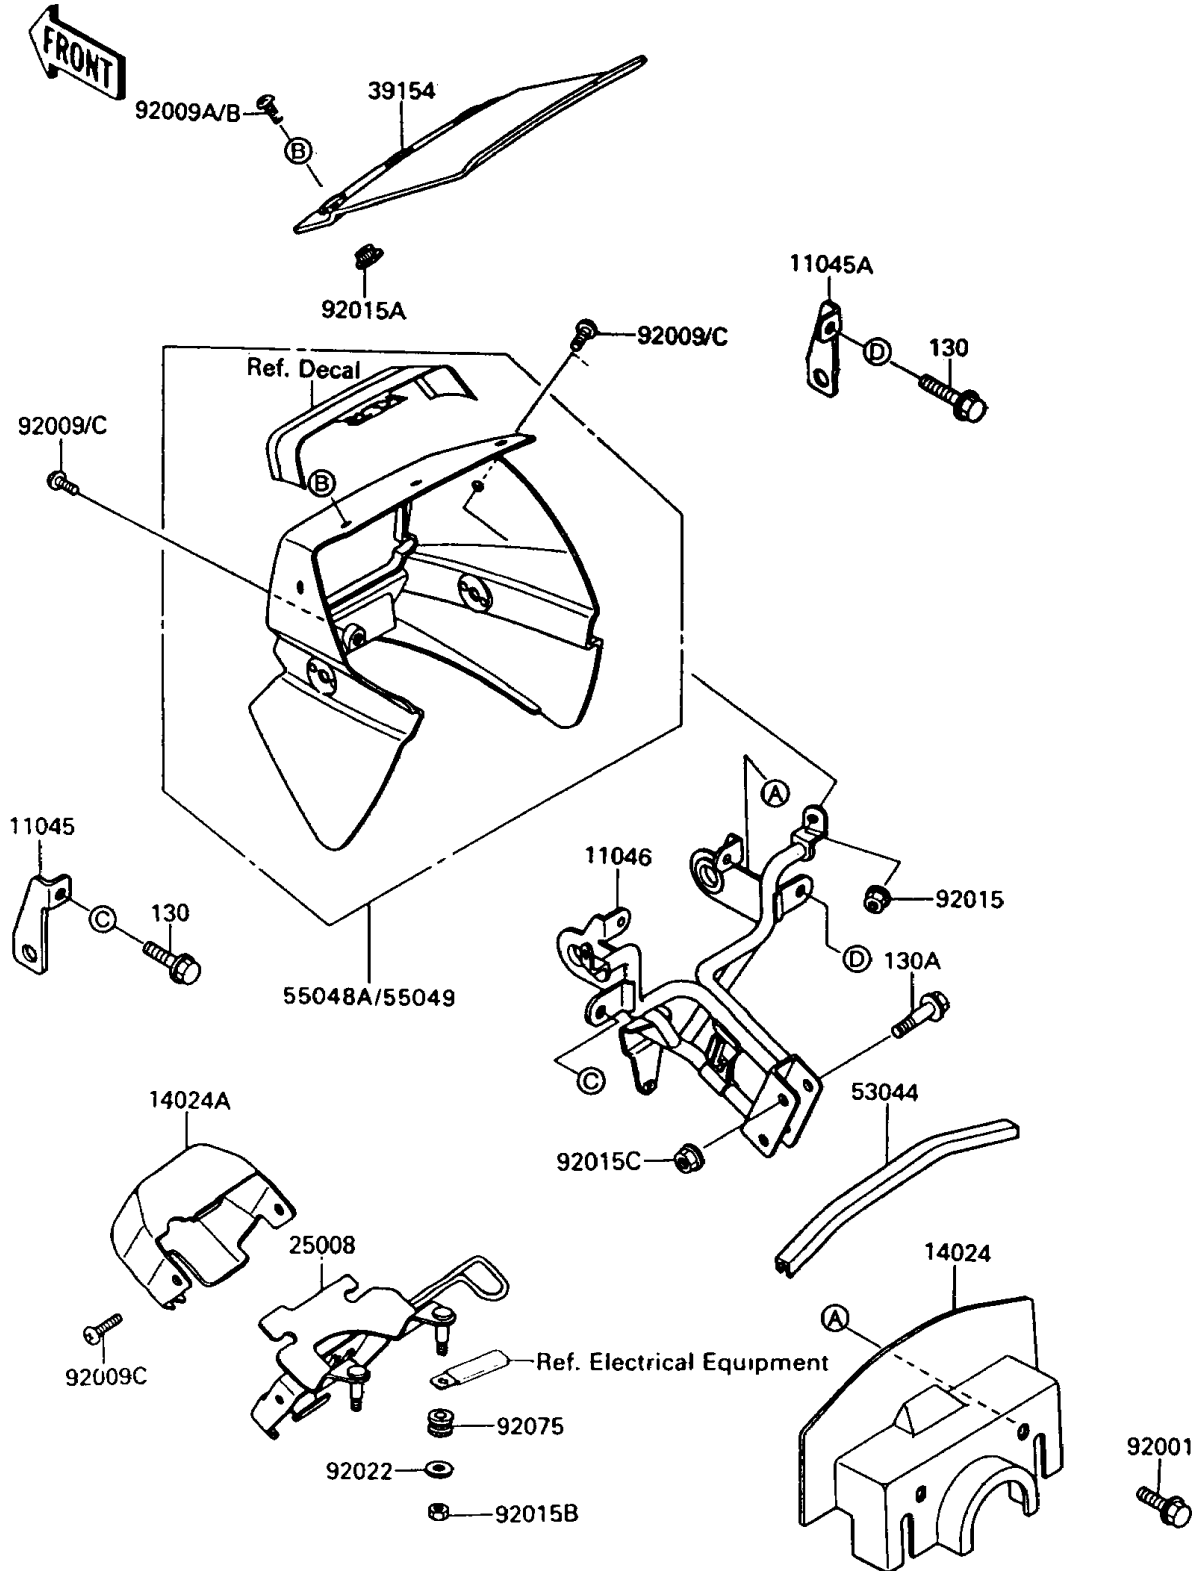

1993 KLR650 PARTS DIAGRAM

Cowling

F2871

1993 KLR650 PARTS LIST

Cowling

ITEM NAME	PART NUMBER	QUANTITY
BRACKET,SIGNAL LAMP,LH (Ref # 11045)	11045-1798	1
BRACKET,SIGNAL LAMP,RH (Ref # 11045A)	11045-1799	1
BRACKET,COWLING (Ref # 11046)	11046-1036	1
COVER,COWLING,INNER (Ref # 14024)	14024-1366	1
COVER,HARNESS COUPLER (Ref # 14024A)	14024-1471	1
BRACKET-METER (Ref # 25008)	25008-1137	1
WINDSHIELD (Ref # 39154)	39154-1065	1
TRIM,COWLING COVER (Ref # 53044)	53044-1106	1
COWLING.,UPP,B.BLUE (Ref # 55048A)	55048-5491-6K	1
BOLT,6X14,BLACK (Ref # 92001)	92001-1847	2
SCREW,6X14,WHITE (Ref # 92009)	92009-1287	3
SCREW,5X14,WHITE (Ref # 92009A)	92009-1366	3
SCREW,5X14 (Ref # 92009B)	92009-1653	3
SCREW,6X14 (Ref # 92009C)	92009-1662	5
NUT,FLANGED,6MM (Ref # 92015)	92015-1193	2
NUT,5MM,COWLING (Ref # 92015A)	92015-1343	3
NUT,6MM (Ref # 92015B)	92015-1391	2
NUT,FLANGED,8MM (Ref # 92015C)	92015-1406	2
WASHER,6.5X20X1.6 (Ref # 92022)	92022-1557	2
DAMPER (Ref # 92075)	92075-024	2
BOLT-FLANGED,6X12 (Ref # 130)	130C0612	2
BOLT-FLANGED,8X25 (Ref # 130A)	130G0825	2