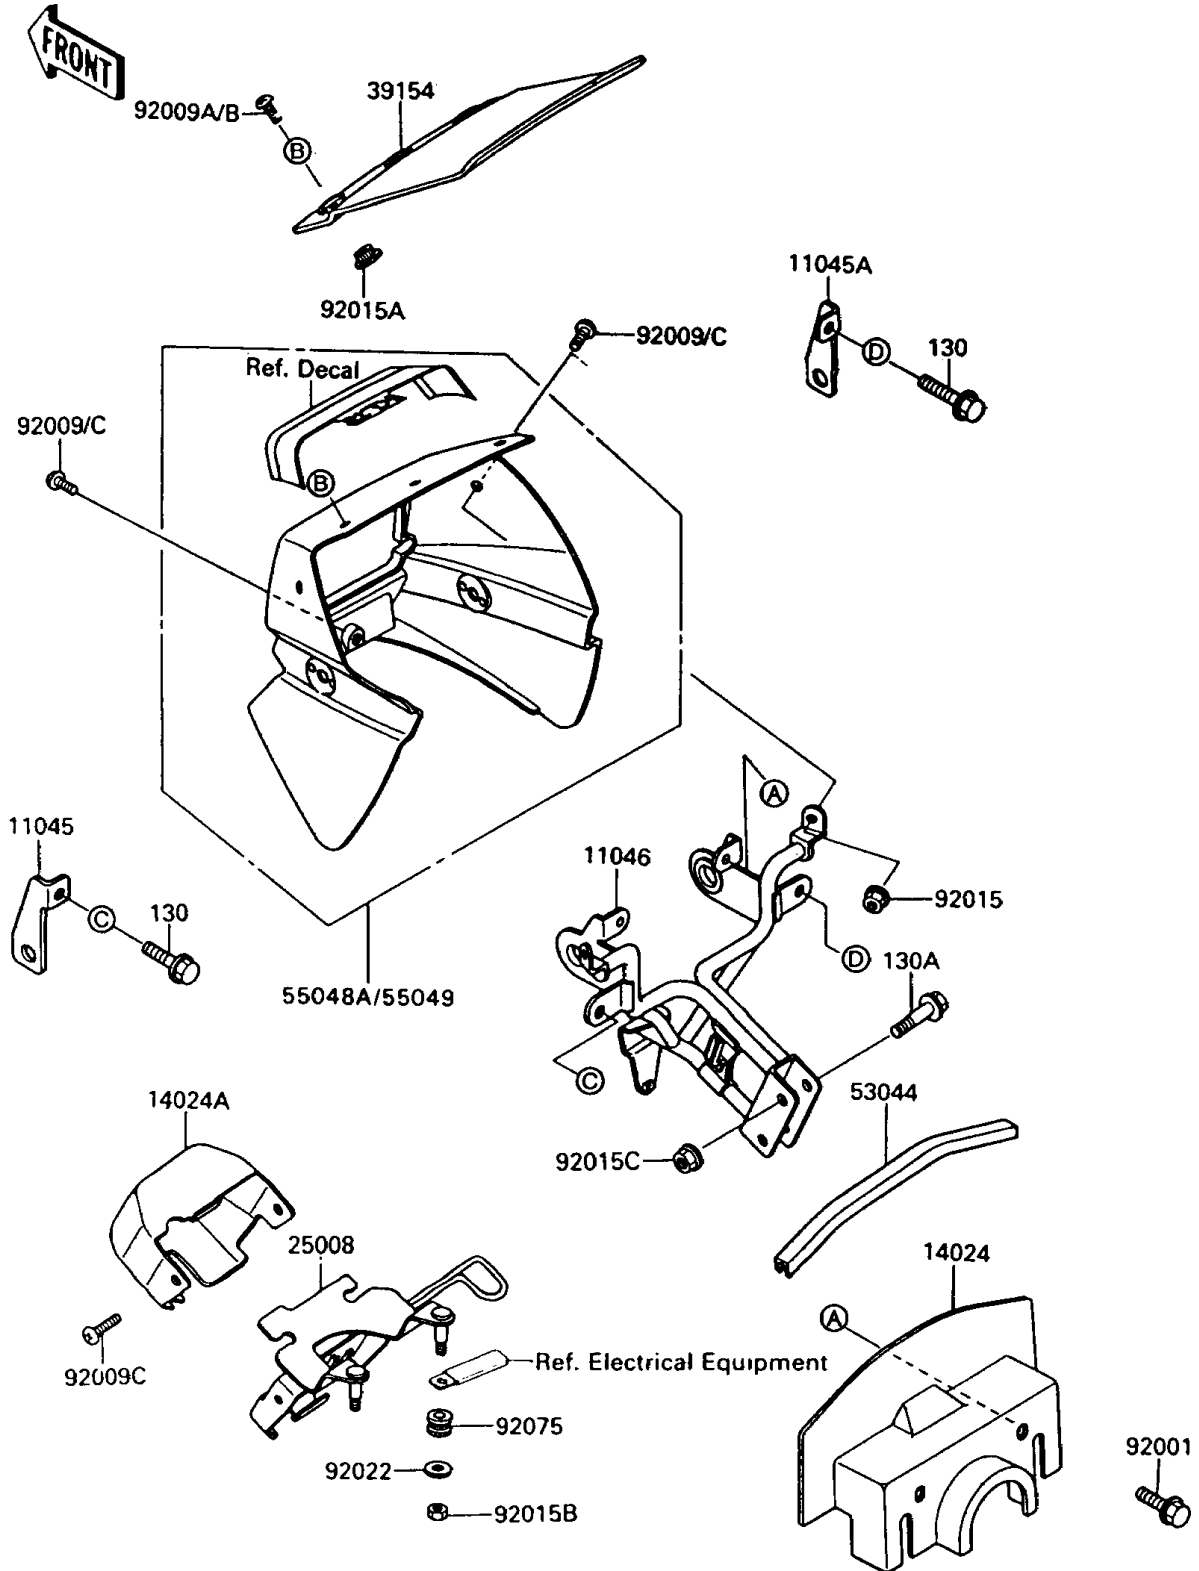

1993 KLR650 PARTS DIAGRAM

Cowling

F2871

1993 KLR650 PARTS LIST

Cowling

ITEM NAME	PART NUMBER	QUANTITY
BRACKET,SIGNAL LAMP,LH (Ref # 11045)	11045-1798	1
BRACKET,SIGNAL LAMP,RH (Ref # 11045A)	11045-1799	1
BRACKET,COWLING (Ref # 11046)	11046-1036	1
COVER,COWLING,INNER (Ref # 14024)	14024-1366	1
COVER,HARNESS COUPLER (Ref # 14024A)	14024-1471	1
BRACKET-METER (Ref # 25008)	25008-1137	1
WINDSHIELD (Ref # 39154)	39154-1065	1
TRIM,COWLING COVER (Ref # 53044)	53044-1106	1
COWLING.,UPP,B.BLUE (Ref # 55048A)	55048-5491-6K	1
BOLT,6X14,BLACK (Ref # 92001)	92001-1847	2
SCREW,6X14,WHITE (Ref # 92009)	92009-1287	3
SCREW,5X14,WHITE (Ref # 92009A)	92009-1366	3
SCREW,5X14 (Ref # 92009B)	92009-1653	3
SCREW,6X14 (Ref # 92009C)	92009-1662	5
NUT,FLANGED,6MM (Ref # 92015)	92015-1193	2
NUT,5MM,COWLING (Ref # 92015A)	92015-1343	3
NUT,6MM (Ref # 92015B)	92015-1391	2
NUT,FLANGED,8MM (Ref # 92015C)	92015-1406	2
WASHER,6.5X20X1.6 (Ref # 92022)	92022-1557	2
DAMPER (Ref # 92075)	92075-024	2
BOLT-FLANGED,6X12 (Ref # 130)	130C0612	2
BOLT-FLANGED,8X25 (Ref # 130A)	130G0825	2