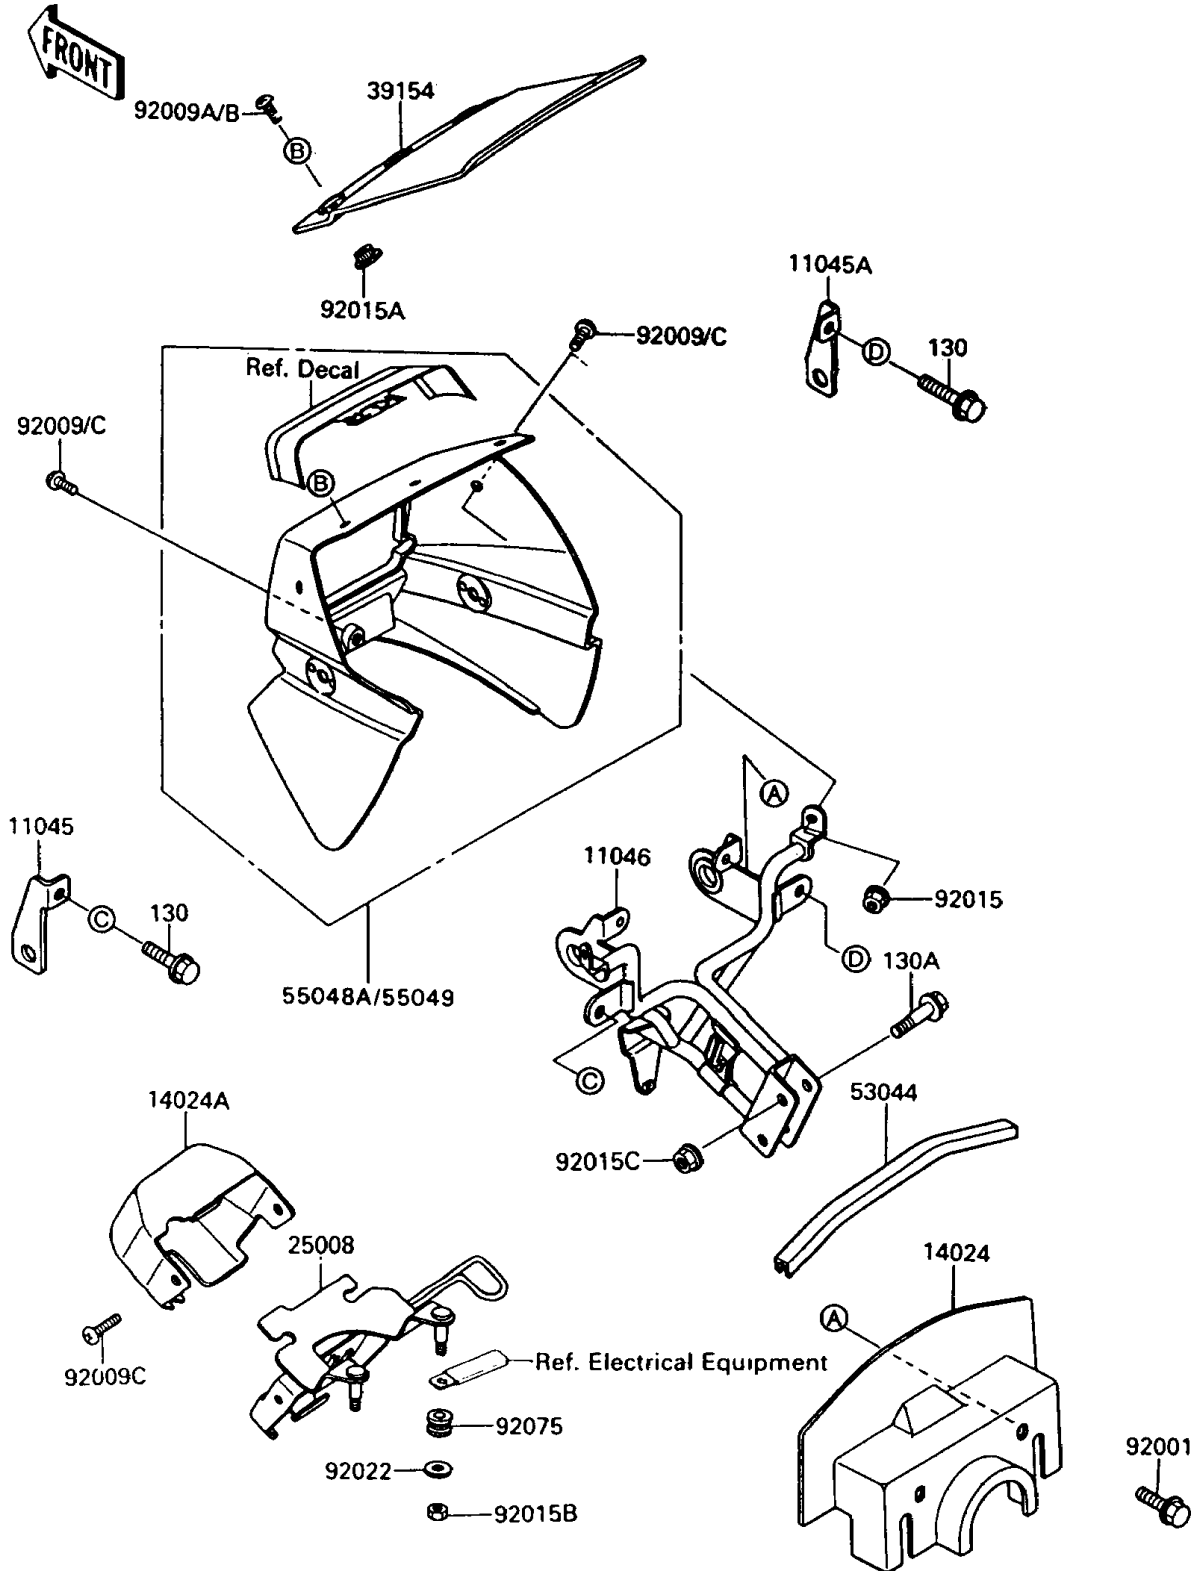

1994 KLR650 PARTS DIAGRAM

Cowling

F2871

1994 KLR650 PARTS LIST

Cowling

ITEM NAME	PART NUMBER	QUANTITY
BRACKET,SIGNAL LAMP,LH (Ref # 11045)	11045-1798	1
BRACKET,SIGNAL LAMP,RH (Ref # 11045A)	11045-1799	1
BRACKET,COWLING (Ref # 11046)	11046-1036	1
COVER,COWLING,INNER (Ref # 14024)	14024-1366	1
COVER,HARNESS COUPLER (Ref # 14024A)	14024-1471	1
BRACKET-METER (Ref # 25008)	25008-1137	1
WINDSHIELD (Ref # 39154)	39154-1065	1
TRIM,COWLING COVER (Ref # 53044)	53044-1106	1
COWLING.,UPP,GREEN 15 (Ref # 55049)	55049-5229-51	1
BOLT,6X14,BLACK (Ref # 92001)	92001-1847	2
SCREW,6X14,WHITE (Ref # 92009)	92009-1287	3
SCREW,5X14,WHITE (Ref # 92009A)	92009-1366	3
SCREW,5X14 (Ref # 92009B)	92009-1653	3
SCREW,6X14 (Ref # 92009C)	92009-1662	5
NUT,FLANGED,6MM (Ref # 92015)	92015-1193	2
NUT,5MM,COWLING (Ref # 92015A)	92015-1343	3
NUT,6MM (Ref # 92015B)	92015-1391	2
NUT,FLANGED,8MM (Ref # 92015C)	92015-1406	2
WASHER,6.5X20X1.6 (Ref # 92022)	92022-1557	2
DAMPER (Ref # 92075)	92075-024	2
BOLT-FLANGED,6X12 (Ref # 130)	130C0612	2
BOLT-FLANGED,8X25 (Ref # 130A)	130G0825	2