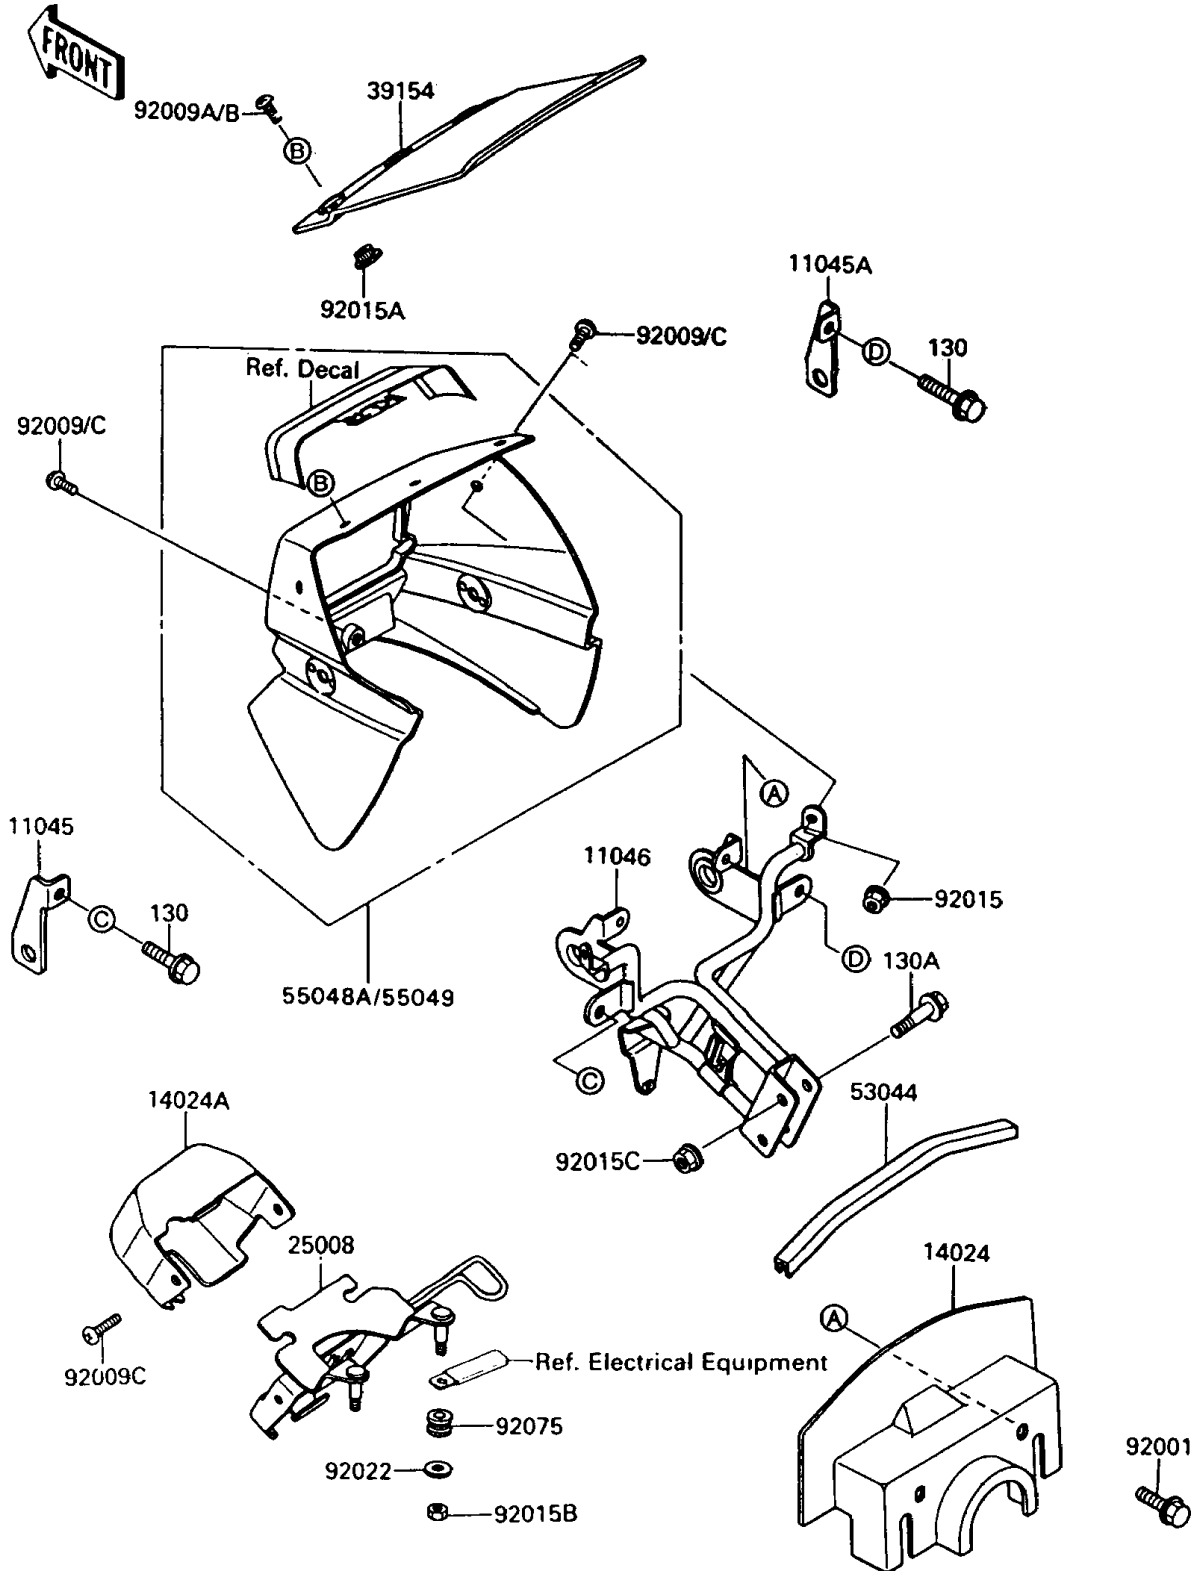

1995 KLR650 PARTS DIAGRAM

Cowling

F2871

1995 KLR650 PARTS LIST

Cowling

ITEM NAME	PART NUMBER	QUANTITY
BRACKET,SIGNAL LAMP,LH (Ref # 11045)	11045-1798	1
BRACKET,SIGNAL LAMP,RH (Ref # 11045A)	11045-1799	1
BRACKET,COWLING (Ref # 11046)	11046-1036	1
COVER,COWLING,INNER (Ref # 14024)	14024-1366	1
COVER,HARNESS COUPLER (Ref # 14024A)	14024-1471	1
BRACKET-METER (Ref # 25008)	25008-1137	1
WINDSHIELD (Ref # 39154)	39154-1065	1
TRIM,COWLING COVER (Ref # 53044)	53044-1106	1
COWLING.,UPP,GREEN 15 (Ref # 55049)	55049-5229-51	1
BOLT,6X14,BLACK (Ref # 92001)	92001-1847	2
SCREW,6X14,WHITE (Ref # 92009)	92009-1287	3
SCREW,5X14,WHITE (Ref # 92009A)	92009-1366	3
SCREW,5X14 (Ref # 92009B)	92009-1653	3
SCREW,6X14 (Ref # 92009C)	92009-1662	5
NUT,FLANGED,6MM (Ref # 92015)	92015-1193	2
NUT,5MM,COWLING (Ref # 92015A)	92015-1343	3
NUT,6MM (Ref # 92015B)	92015-1391	2
NUT,FLANGED,8MM (Ref # 92015C)	92015-1406	2
WASHER,6.5X20X1.6 (Ref # 92022)	92022-1557	2
DAMPER (Ref # 92075)	92075-024	2
BOLT-FLANGED,6X12 (Ref # 130)	130C0612	2
BOLT-FLANGED,8X25 (Ref # 130A)	130G0825	2