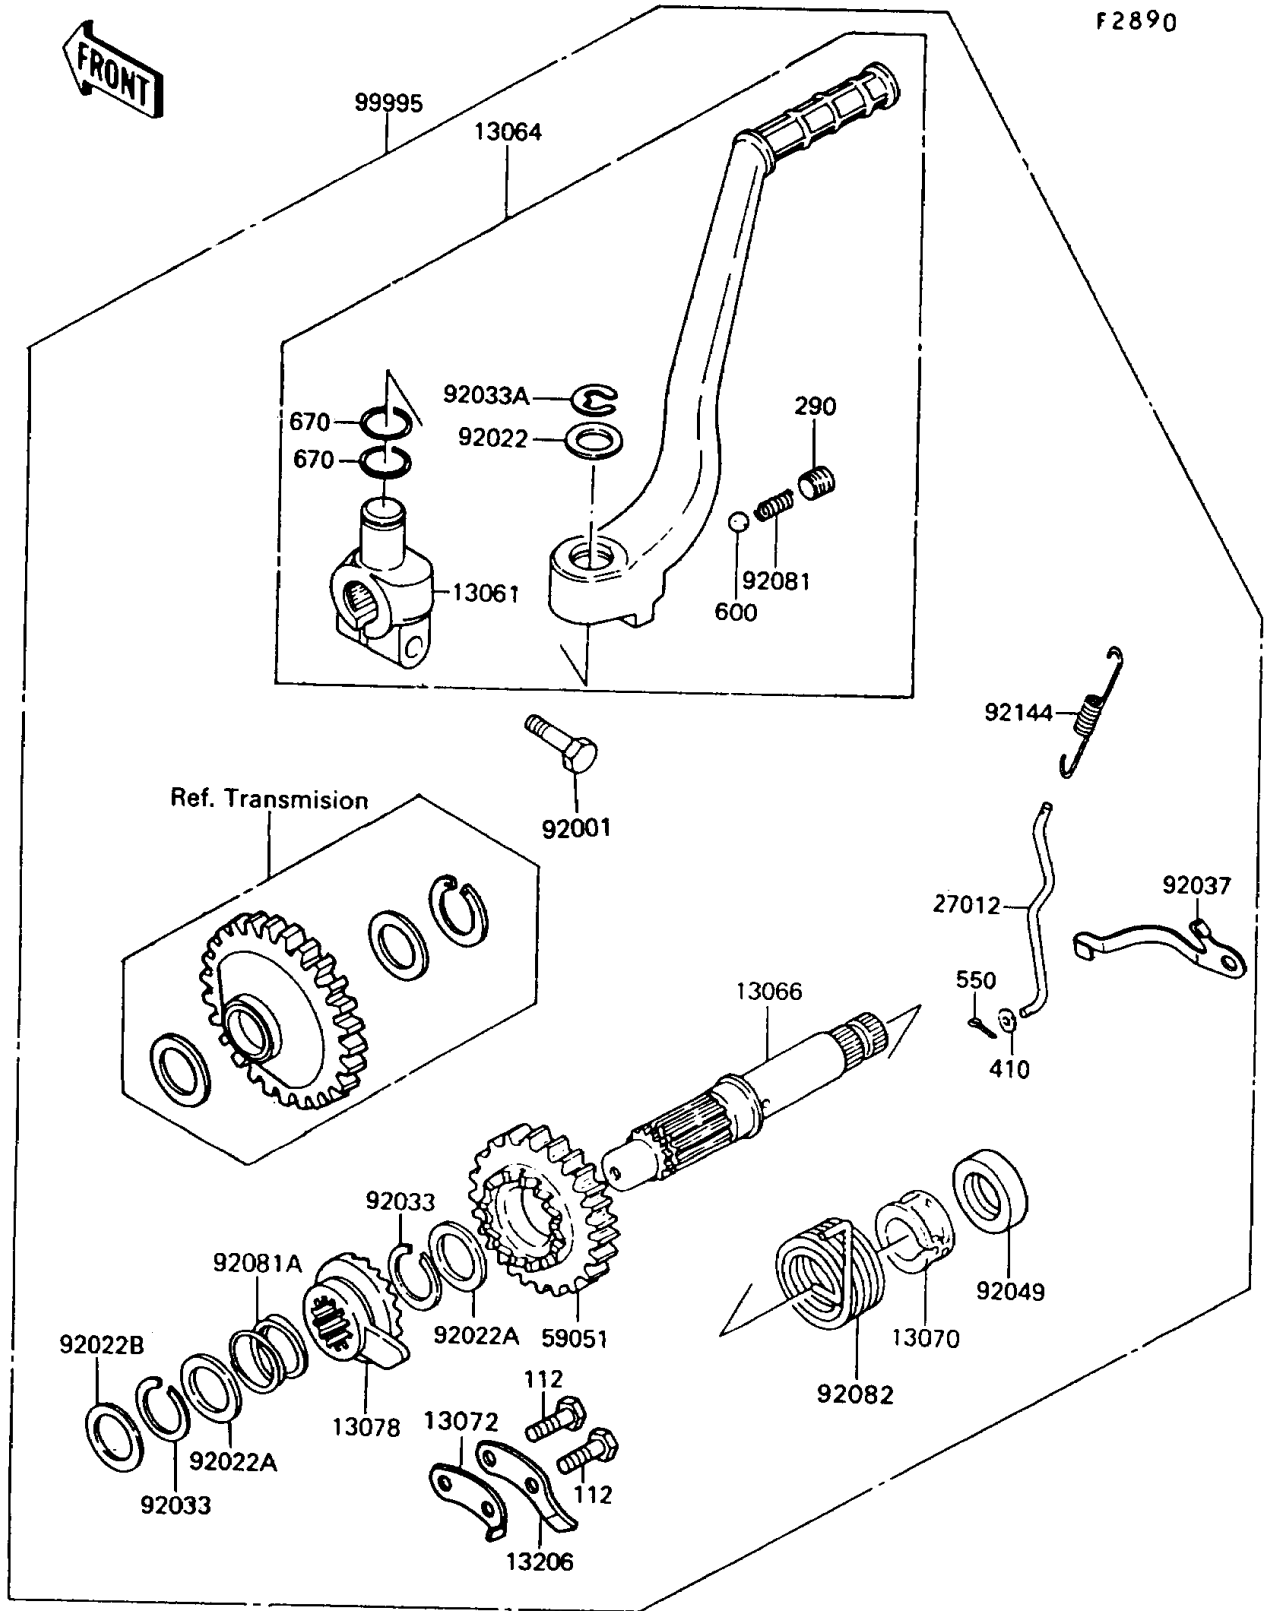

1994 KLR650 PARTS DIAGRAM

Optional Parts

1994 KLR650 PARTS LIST

Optional Parts

ITEM NAME	PART NUMBER	QUANTITY
BOSS,KICK PEDAL (Ref # 13061)	13061-1106	1
LEVER-ASSY-KICK,PEDAL (Ref # 13064)	13064-1133	1
SHAFT-KICK (Ref # 13066)	13066-1058	1
GUIDE,KICK SPRING (Ref # 13070)	13070-1106	1
STOPPER,KICKSTARTER (Ref # 13072)	13072-014	1
RATCHET (Ref # 13078)	13078-1051	1
GUIDE-KICK (Ref # 13206)	13206-1051	1
HOOK (Ref # 27012)	27012-1383	1
GEAR-SPUR,KICK (Ref # 59051)	59051-1142	1
BOLT,8X28 (Ref # 92001)	92001-1042	1
WASHER,15.2X20X1 (Ref # 92022)	92022-1019	1
WASHER,25.3X30X0.5 (Ref # 92022A)	92022-159	2
WASHER,20.5X25.5X0.5 (Ref # 92022B)	92022-252	1
RING-SNAP,24MM (Ref # 92033)	92033-026	2
RING-SNAP,10MM (Ref # 92033A)	92033-1166	1
CLAMP (Ref # 92037)	92037-1938	1
SEAL-OIL,SC22325 (Ref # 92049)	92049-1048	1
SPRING,KICK PEDAL (Ref # 92081)	92081-020	1
SPRING (Ref # 92081A)	92081-097	1
SPRING,KICKSTARTER (Ref # 92082)	92082-003	1
SPRING,REAR BRAKE SWITCH (Ref # 92144)	92144-1143	1
KIT.,KICKSTARTER (Ref # 99995)	99995-1007	1
BOLT-UPSET (Ref # 112)	112G0618	2
SCREW-SET-SOCKET,8X8 (Ref # 290)	290Q0808	1
WASHER-PLAIN-SMALL,4MM (Ref # 410)	410B0400	1
PIN-COTTER,2.0X15 (Ref # 550)	550D2015	1
BALL-STEEL,1/4" (Ref # 600)	600A0800	1
O RING,15MM (Ref # 670)	670B2015	2