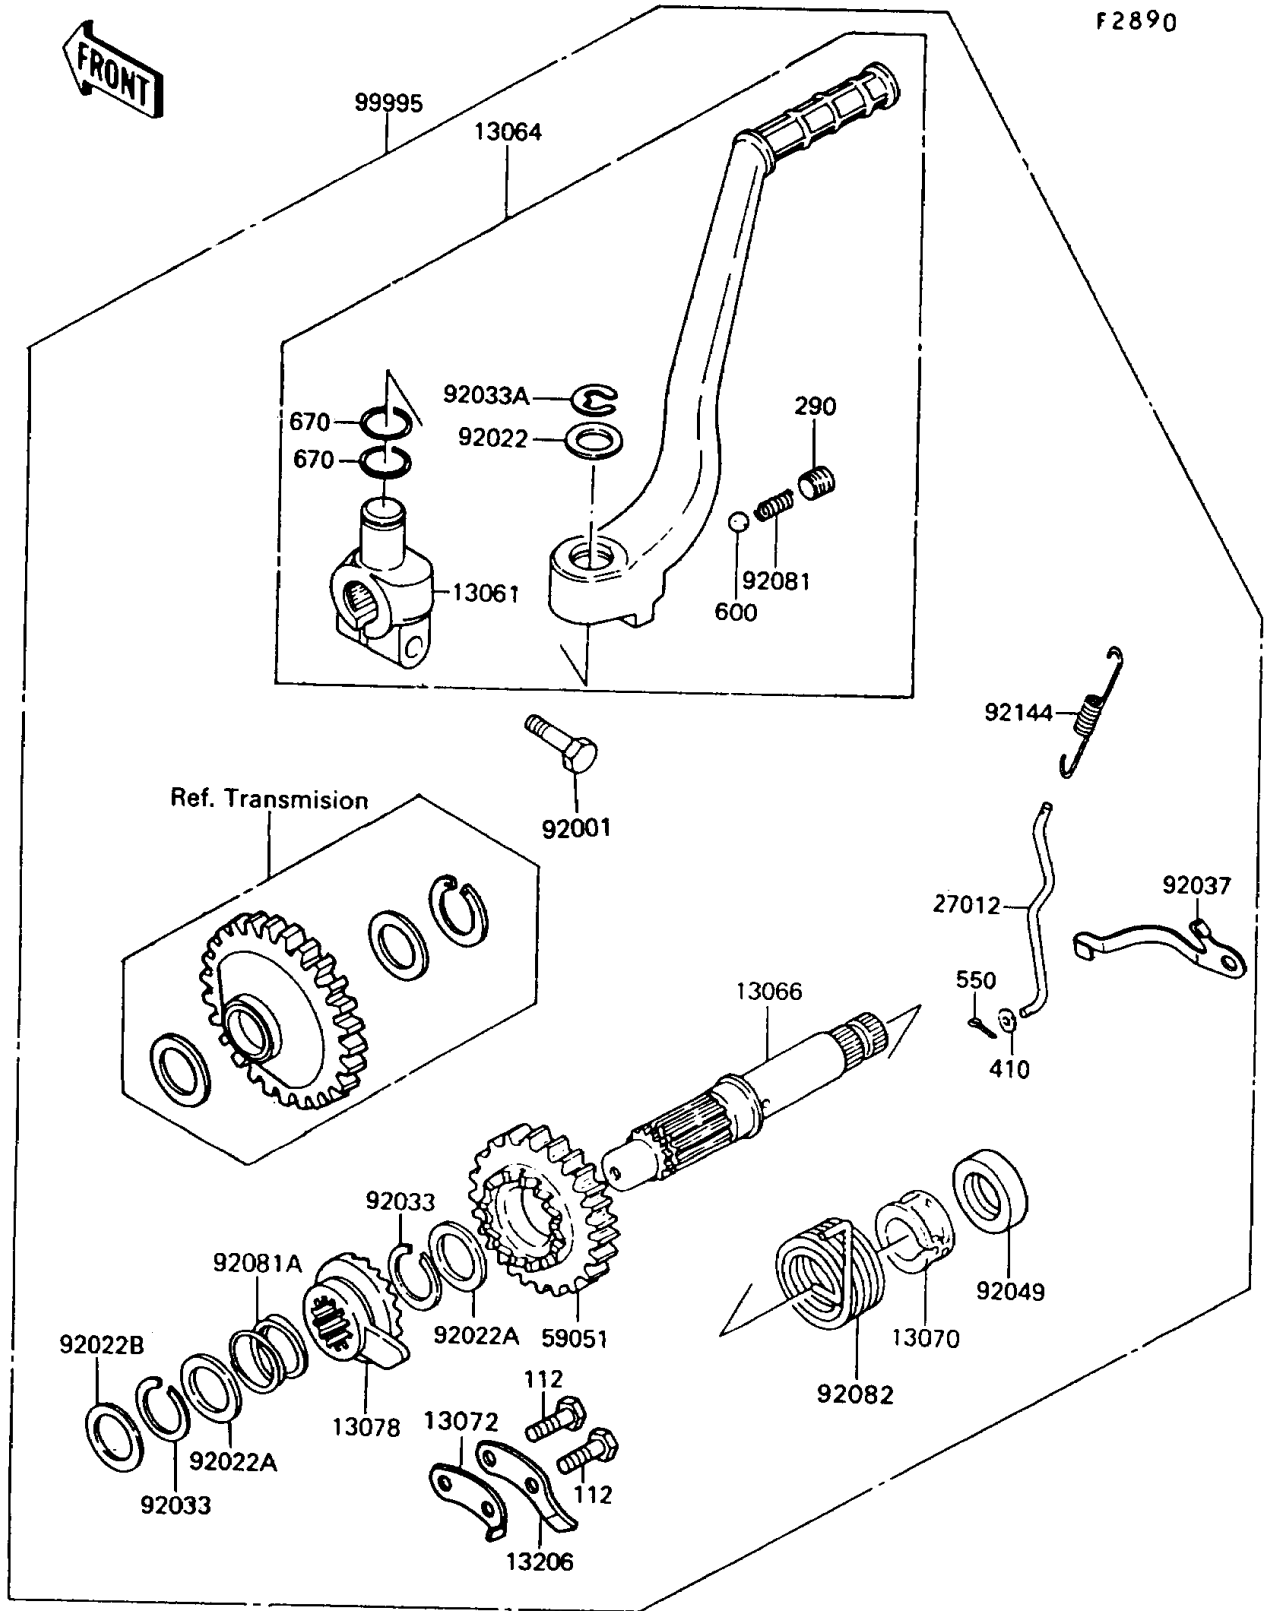

1995 KLR650 PARTS DIAGRAM

Optional Parts

1995 KLR650 PARTS LIST

Optional Parts

ITEM NAME	PART NUMBER	QUANTITY
BOSS,KICK PEDAL (Ref # 13061)	13061-1106	1
LEVER-ASSY-KICK,PEDAL (Ref # 13064)	13064-1133	1
SHAFT-KICK (Ref # 13066)	13066-1058	1
GUIDE,KICK SPRING (Ref # 13070)	13070-1106	1
STOPPER,KICKSTARTER (Ref # 13072)	13072-014	1
RATCHET (Ref # 13078)	13078-1051	1
GUIDE-KICK (Ref # 13206)	13206-1051	1
HOOK (Ref # 27012)	27012-1383	1
GEAR-SPUR,KICK (Ref # 59051)	59051-1142	1
BOLT,8X28 (Ref # 92001)	92001-1042	1
WASHER,15.2X20X1 (Ref # 92022)	92022-1019	1
WASHER,25.3X30X0.5 (Ref # 92022A)	92022-159	2
WASHER,20.5X25.5X0.5 (Ref # 92022B)	92022-252	1
RING-SNAP,24MM (Ref # 92033)	92033-026	2
RING-SNAP,10MM (Ref # 92033A)	92033-1166	1
CLAMP (Ref # 92037)	92037-1938	1
SEAL-OIL,SC22325 (Ref # 92049)	92049-1048	1
SPRING,KICK PEDAL (Ref # 92081)	92081-020	1
SPRING (Ref # 92081A)	92081-097	1
SPRING,KICKSTARTER (Ref # 92082)	92082-003	1
SPRING,REAR BRAKE SWITCH (Ref # 92144)	92144-1143	1
KIT.,KICKSTARTER (Ref # 99995)	99995-1007	1
BOLT-UPSET (Ref # 112)	112G0618	2
SCREW-SET-SOCKET,8X8 (Ref # 290)	290Q0808	1
WASHER-PLAIN-SMALL,4MM (Ref # 410)	410B0400	1
PIN-COTTER,2.0X15 (Ref # 550)	550D2015	1
BALL-STEEL,1/4" (Ref # 600)	600A0800	1
O RING,15MM (Ref # 670)	670B2015	2