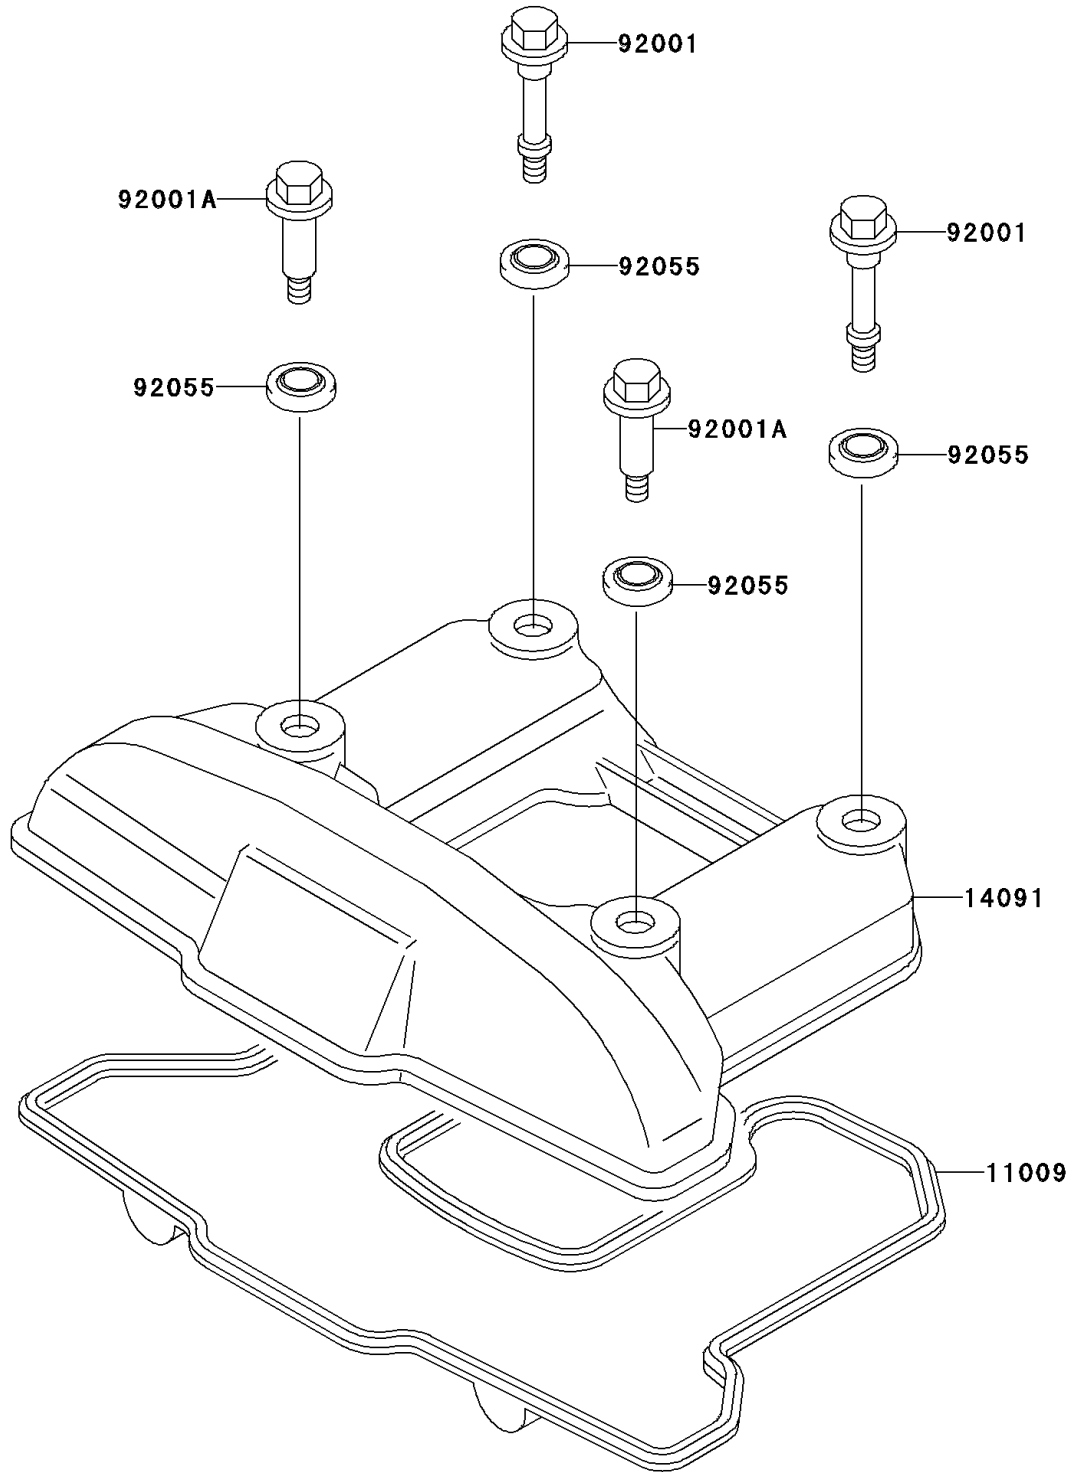

2006 KLR650 PARTS DIAGRAM

Cylinder Head Cover

E1112

2006 KLR650 PARTS LIST

Cylinder Head Cover

ITEM NAME	PART NUMBER	QUANTITY
GASKET,HEAD COVER (Ref # 11009)	11009-1365	1
COVER,HEAD (Ref # 14091)	14091-0161	1
BOLT,L=46.5 (Ref # 92001)	92001-1853	2
BOLT,L=34.5 (Ref # 92001A)	92001-1854	2
RING-O,HEAD COVER BOLT (Ref # 92055)	92055-1352	4