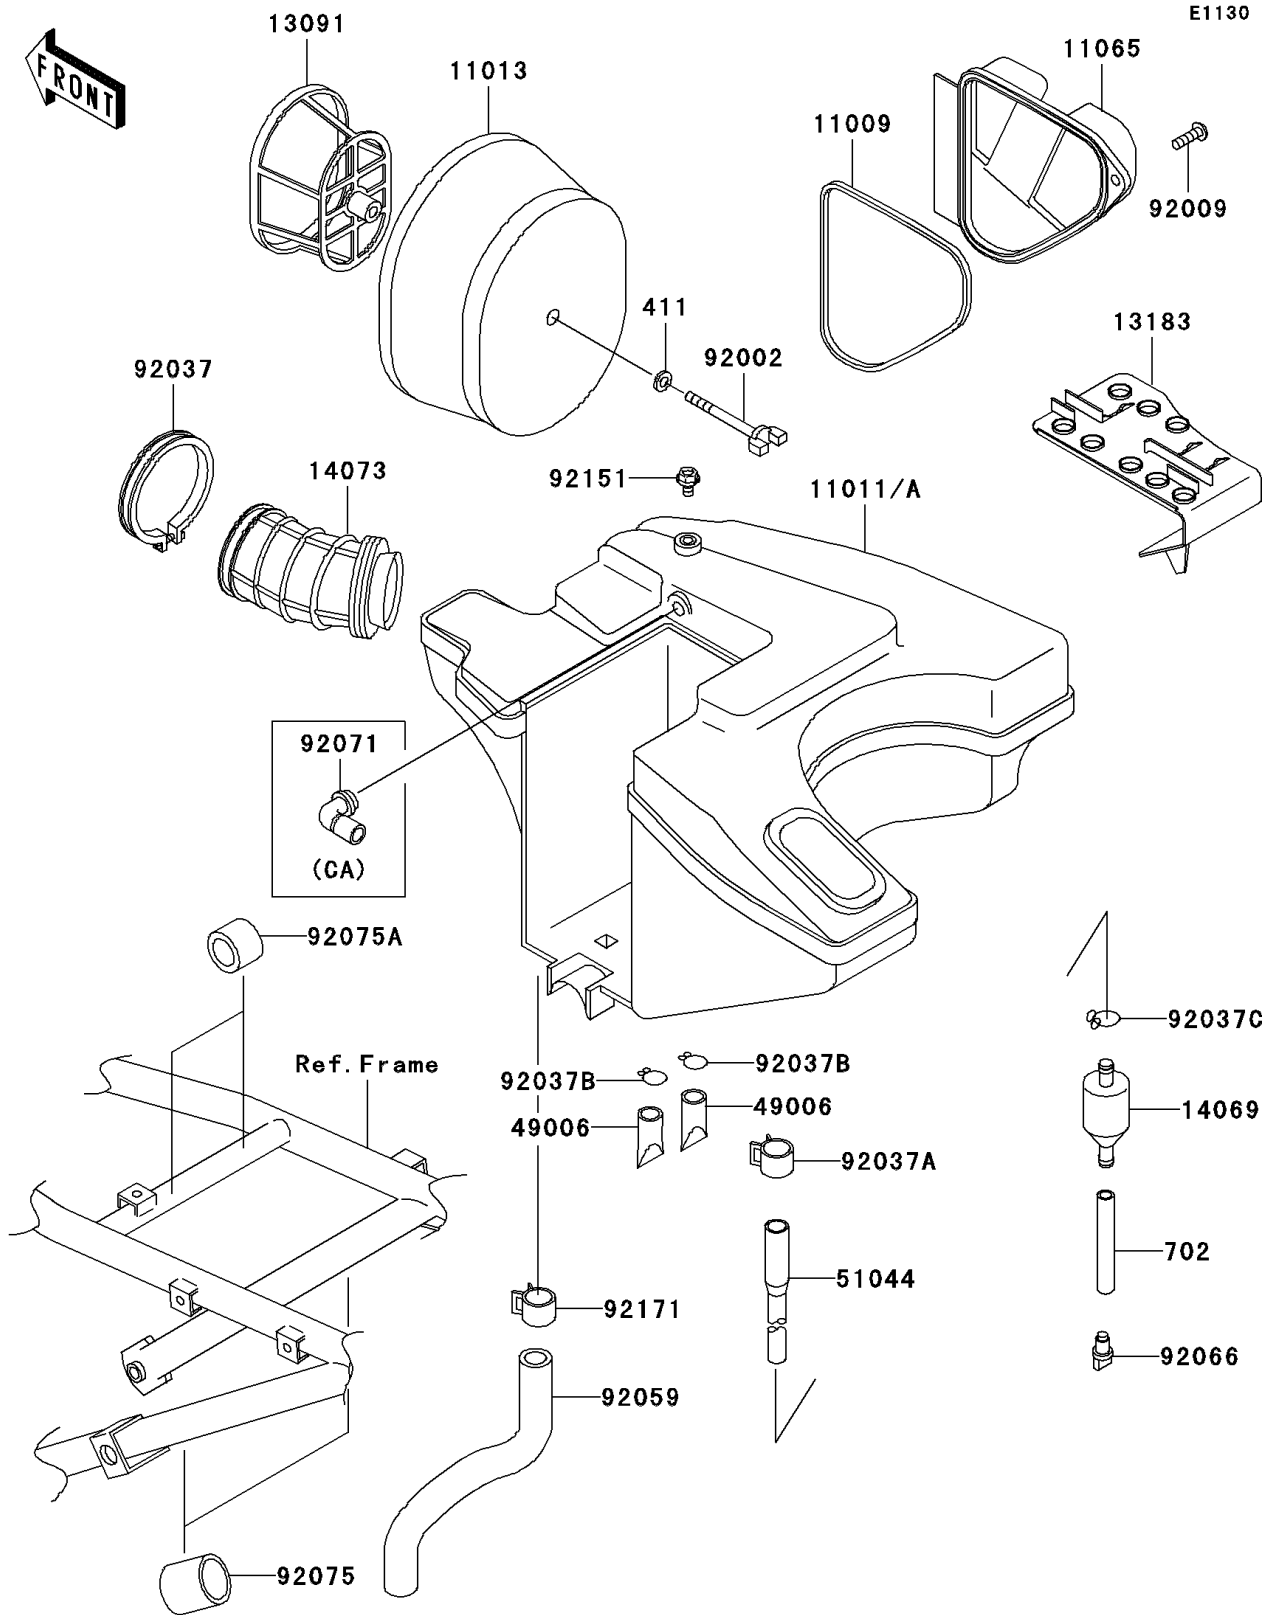

2006 KLR650 PARTS DIAGRAM

Air Cleaner

2006 KLR650 PARTS LIST

Air Cleaner

ITEM NAME	PART NUMBER	QUANTITY
WASHER-PLAIN,6MM (Ref # 411)	411E0600	1
TUBE-RUBBER,7X10X70 (Ref # 702)	702A0770	1
GASKET (Ref # 11009)	11009-1649	1
ELEMENT-AIR FILTER (Ref # 11013)	11013-1152	1
CAP,AIR FILTER (Ref # 11065)	11065-1133	1
HOLDER (Ref # 13091)	13091-1473	1
PLATE (Ref # 13183)	13183-1118	1
BREATHER (Ref # 14069)	14069-1051	1
DUCT (Ref # 14073)	14073-1288	1
BOOT (Ref # 49006)	49006-1211	2
TUBE-ASSY,AIR FILTER (Ref # 51044)	51044-1105	1
BOLT (Ref # 92002)	92002-1904	1
SCREW (Ref # 92009)	92009-1460	1
CLAMP (Ref # 92037)	92037-1859	1
CLAMP (Ref # 92037A)	92037-1861	1
CLAMP,14.5MM (Ref # 92037B)	92037-1900	2
CLAMP,TUBE (Ref # 92037C)	92037-1972	1
TUBE (Ref # 92059)	92059-1774	1
PLUG,DRAIN (Ref # 92066)	92066-1211	1
DAMPER,25X31X30 (Ref # 92075)	92075-1906	2
DAMPER,18X27X20 (Ref # 92075A)	92075-1907	2
BOLT,6X10 (Ref # 92151)	92151-1344	1
CLAMP (Ref # 92171)	92171-0329	1
CASE-AIR FILTER (Ref # 11011)	11011-1457	1
CASE-AIR FILTER (Ref # 11011A)	11011-1458	1
GROMMET,AIR FILTER (Ref # 92071)	92071-1147	1