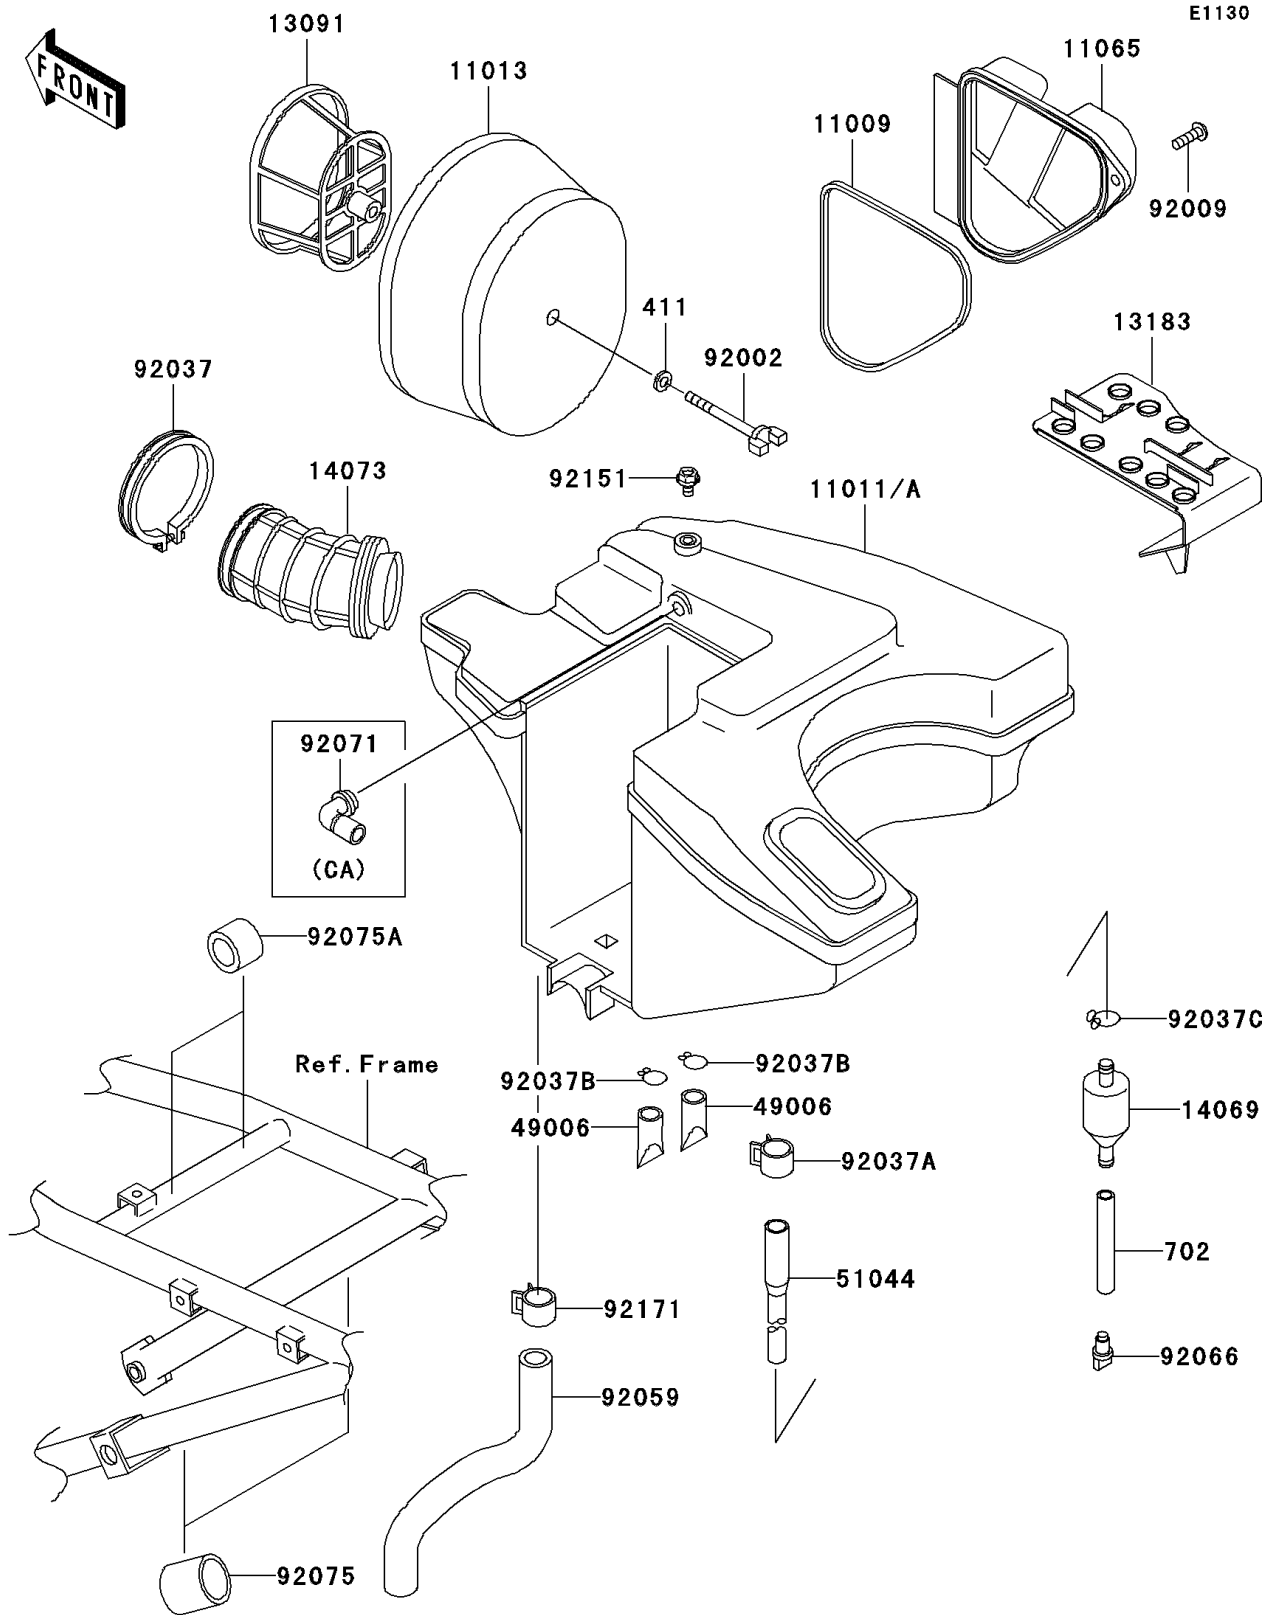

2007 KLR650 PARTS DIAGRAM

Air Cleaner

2007 KLR650 PARTS LIST

Air Cleaner

ITEM NAME	PART NUMBER	QUANTITY
WASHER-PLAIN,6MM (Ref # 411)	411E0600	1
TUBE-RUBBER,7X10X70 (Ref # 702)	702A0770	1
GASKET (Ref # 11009)	11009-1649	1
ELEMENT-AIR FILTER (Ref # 11013)	11013-1152	1
CAP,AIR FILTER (Ref # 11065)	11065-1133	1
HOLDER (Ref # 13091)	13091-1473	1
PLATE (Ref # 13183)	13183-1118	1
BREATHER (Ref # 14069)	14069-1051	1
DUCT (Ref # 14073)	14073-1288	1
BOOT (Ref # 49006)	49006-1211	2
TUBE-ASSY,AIR FILTER (Ref # 51044)	51044-1105	1
BOLT (Ref # 92002)	92002-1904	1
SCREW (Ref # 92009)	92009-1460	1
CLAMP (Ref # 92037)	92037-1859	1
CLAMP (Ref # 92037A)	92037-1861	1
CLAMP,14.5MM (Ref # 92037B)	92037-1900	2
CLAMP,TUBE (Ref # 92037C)	92037-1972	1
TUBE (Ref # 92059)	92059-1774	1
PLUG,DRAIN (Ref # 92066)	92066-1211	1
DAMPER,25X31X30 (Ref # 92075)	92075-1906	2
DAMPER,18X27X20 (Ref # 92075A)	92075-1907	2
BOLT,6X10 (Ref # 92151)	92151-1344	1
CLAMP (Ref # 92171)	92171-0329	1
CASE-AIR FILTER (Ref # 11011)	11011-1457	1
CASE-AIR FILTER (Ref # 11011A)	11011-1458	1
GROMMET,AIR FILTER (Ref # 92071)	92071-1147	1