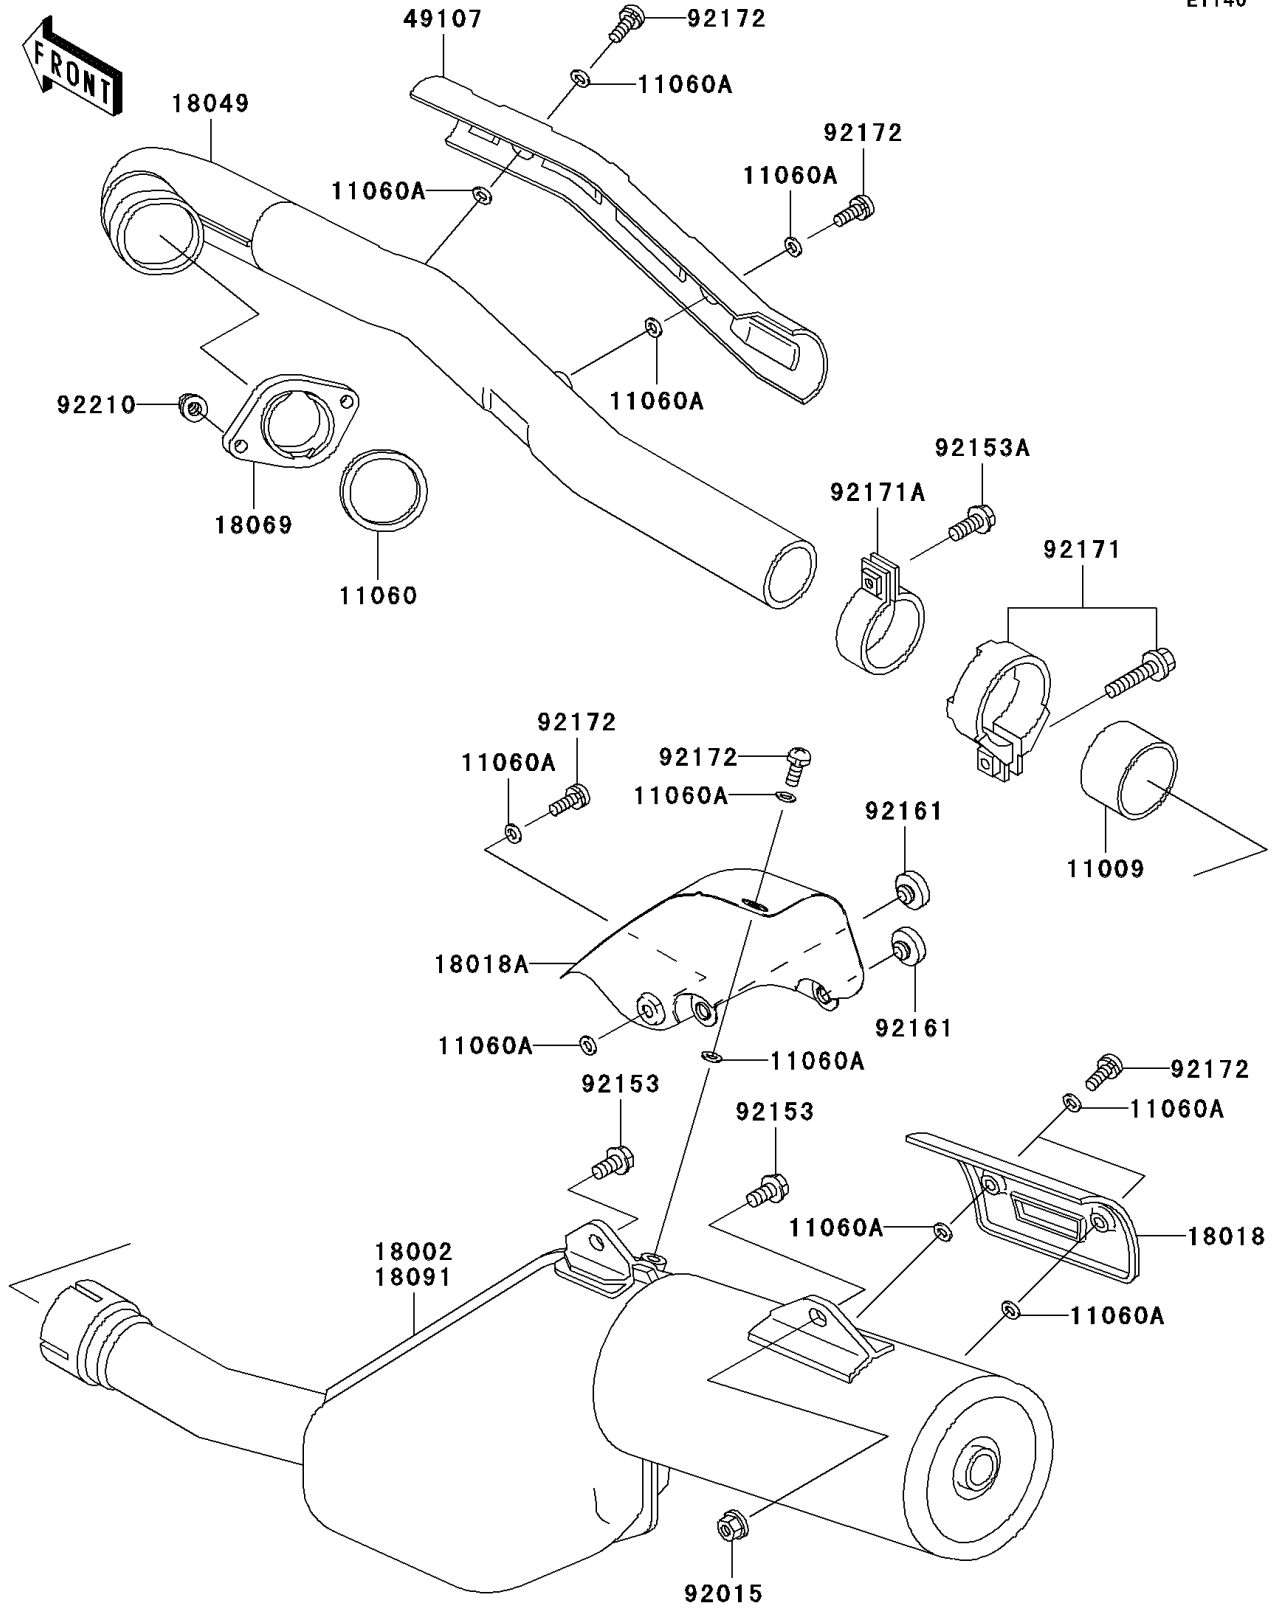

2007 KLR650 PARTS DIAGRAM

Muffler(s)

E1140

2007 KLR650 PARTS LIST

Muffler(s)

ITEM NAME	PART NUMBER	QUANTITY
GASKET,EXHAUST PIPE CONNECTING (Ref # 11009)	11009-1666	1
GASKET,EXHAUST PIPE HOLDER (Ref # 11060)	11060-1108	1
GASKET,6.2X11.5X1.5 (Ref # 11060A)	11060-1109	12
PLATE-HEAT GUARD (Ref # 18018)	18018-1053	1
PLATE-HEAT GUARD (Ref # 18018A)	18018-1072	1
PIPE-EXHAUST (Ref # 18049)	18049-1460	1
HOLDER-EXHAUST PIPE (Ref # 18069)	18069-1063	1
BODY-COMP-MUFFLER (Ref # 18091)	18091-0369	1
COVER-EXHAUST PIPE,FR (Ref # 49107)	49107-1100	1
NUT,8MM (Ref # 92015)	92015-1402	1
BOLT,8X16 (Ref # 92153)	92153-0465	2
BOLT,FLANGED,8X20 (Ref # 92153A)	92153-1322	1
DAMPER (Ref # 92161)	92161-0336	2
CLAMP (Ref # 92171)	92171-0139	1
CLAMP (Ref # 92171A)	92171-0140	1
SCREW,6X10 (Ref # 92172)	92172-0097	6
NUT,CAP,8MM (Ref # 92210)	92210-1132	2