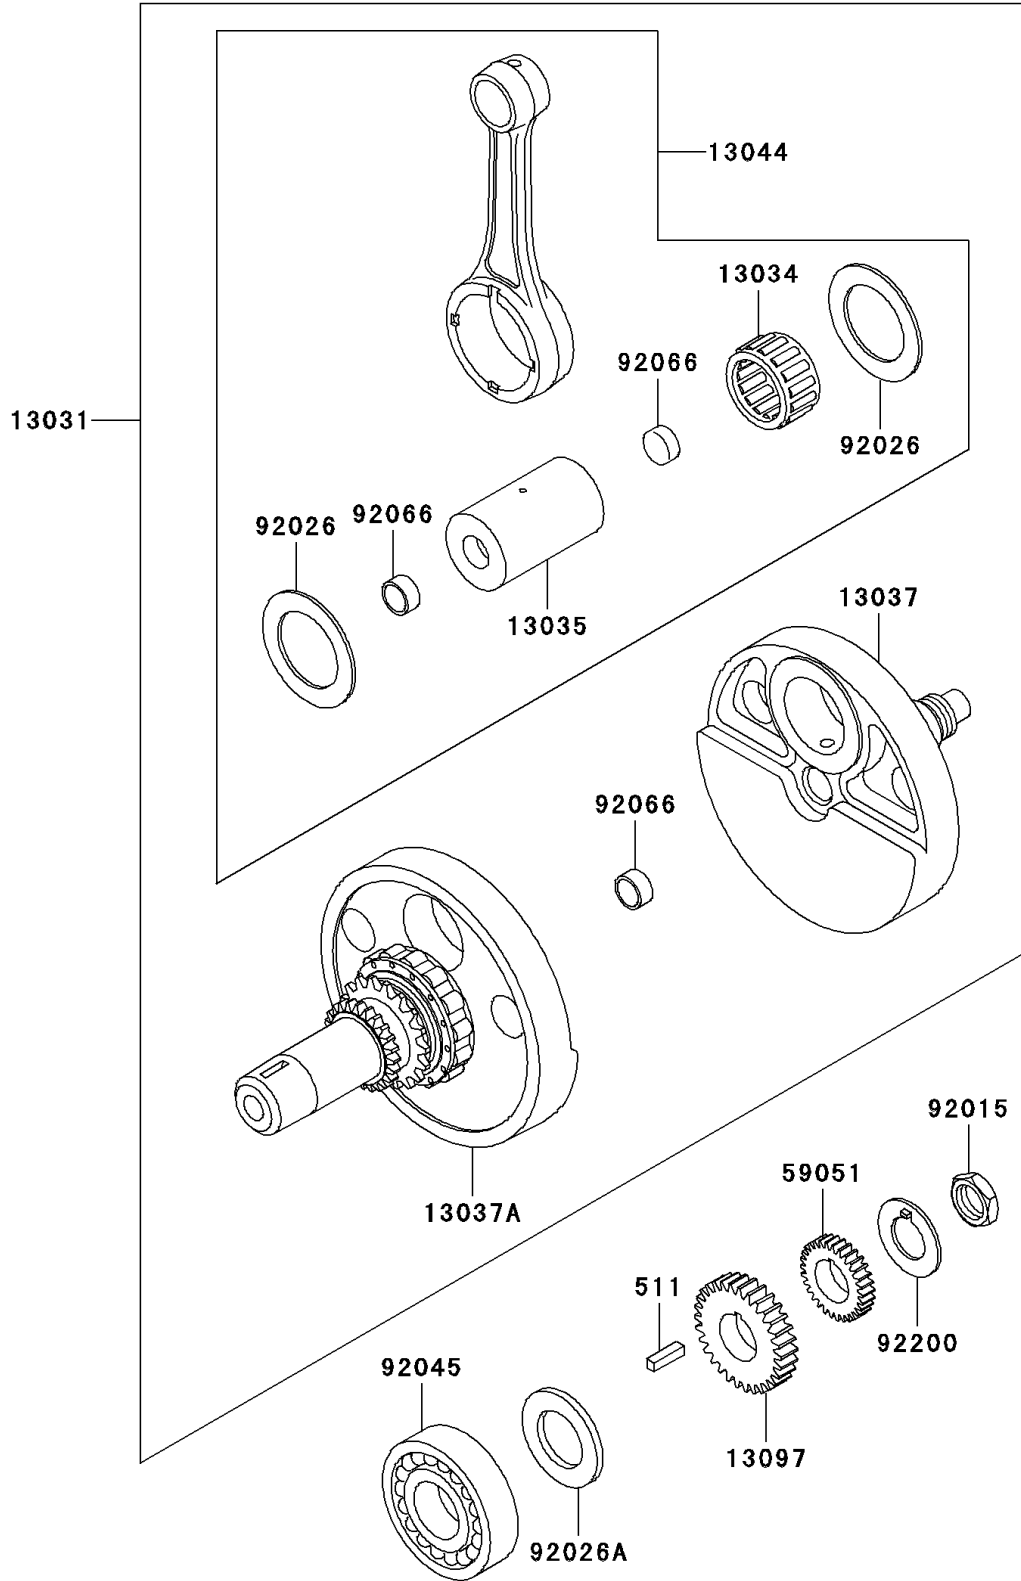

# 2007 KLR650 PARTS DIAGRAM

Crankshaft

E1321

## 2007 KLR650 PARTS LIST

### Crankshaft

ITEM NAME	PART NUMBER	QUANTITY
KEY-SUNK (Ref # 511)	511A0520	1
CRANKSHAFT-COMP (Ref # 13031)	13031-1396	1
BEARING-BIG END (Ref # 13034)	13034-1084	1
PIN-CRANK (Ref # 13035)	13035-1066	1
CRANKSHAFT,RH (Ref # 13037)	13037-1516	1
CRANKSHAFT,LH (Ref # 13037A)	13037-5088	1
SET-CONNECTING ROD (Ref # 13044)	13044-5073	1
GEAR-PRIMARY SPUR,33T (Ref # 13097)	13097-1333	1
GEAR-SPUR,27T (Ref # 59051)	59051-1145	1
NUT,22MM (Ref # 92015)	92015-1890	1
SPACER,40X60X1.5 (Ref # 92026)	92026-1279	2
SPACER,30X50X4 (Ref # 92026A)	92026-1280	1
BEARING-BALL,TM-SX08A50C3 (Ref # 92045)	92045-1187	1
PLUG (Ref # 92066)	92066-1154	3
WASHER,CLAW (Ref # 92200)	92200-1157	1