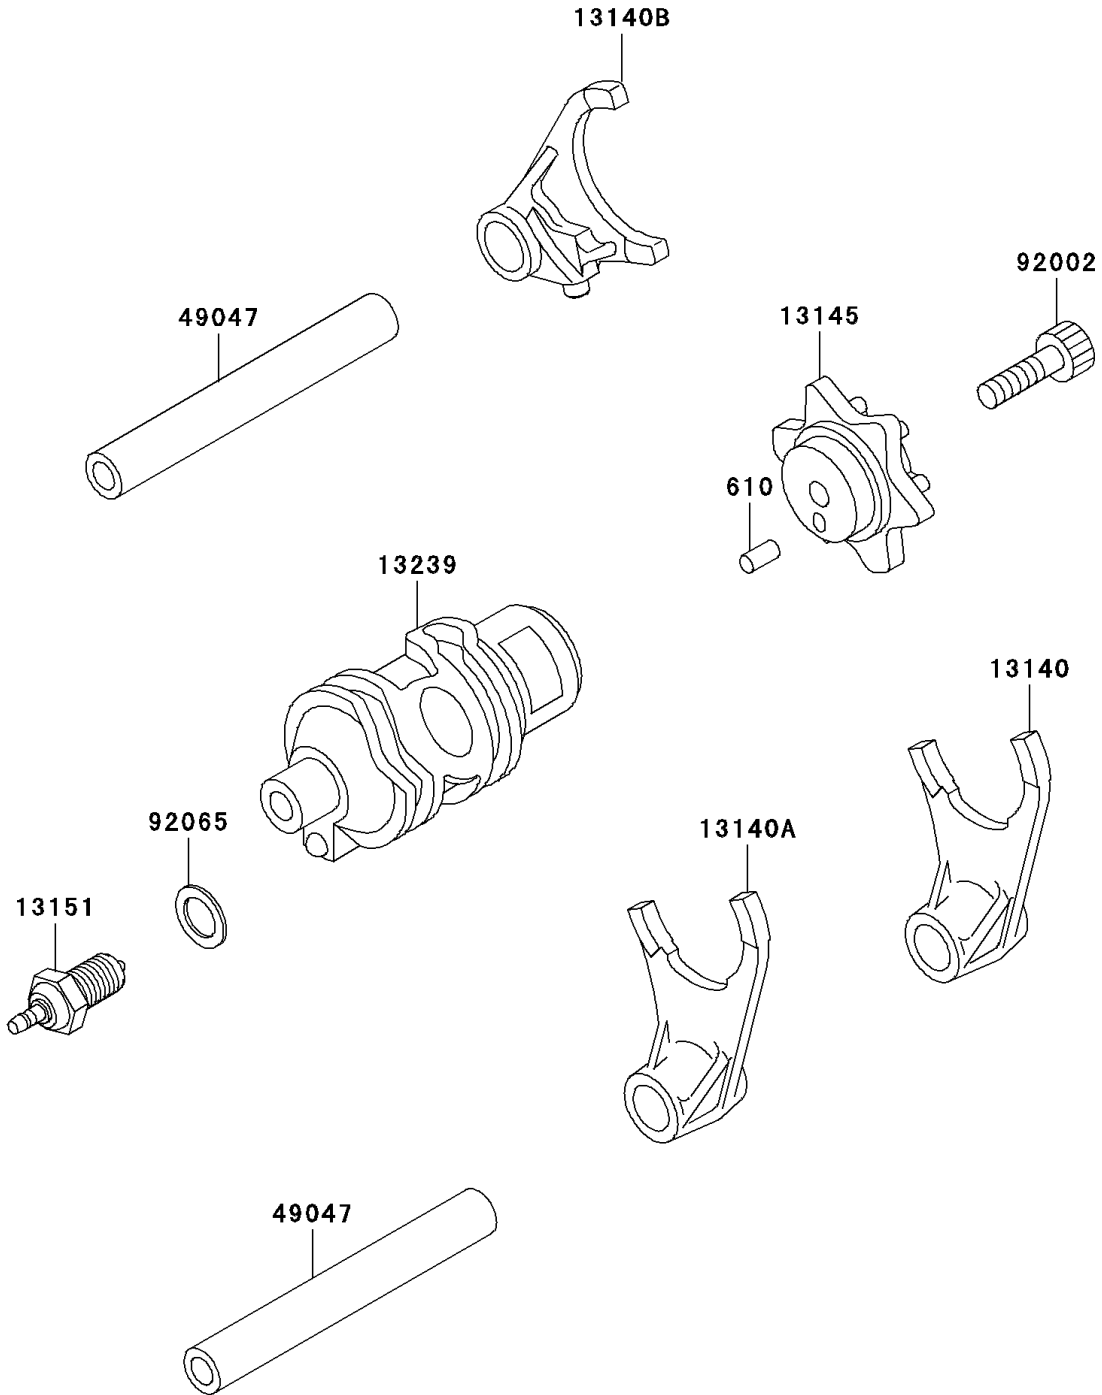

2006 KLR650 PARTS DIAGRAM

Gear Change Drum/Shift Fork(s)

E1362

2006 KLR650 PARTS LIST

Gear Change Drum/Shift Fork(s)

ITEM NAME	PART NUMBER	QUANTITY
ROLLER,4X10 (Ref # 610)	610A0410	1
FORK-SHIFT,LOW (Ref # 13140)	13140-1023	1
FORK-SHIFT,2ND&3RD (Ref # 13140A)	13140-1024	1
FORK-SHIFT,4TH&TOP,36MM (Ref # 13140B)	13140-1288	1
CAM-CHANGE DRUM (Ref # 13145)	13145-1051	1
SWITCH-COMP,NEUTRAL (Ref # 13151)	13151-1080	1
DRUM-ASSY-CHANGE (Ref # 13239)	13239-1103	1
ROD-SHIFT,L=93.7 (Ref # 49047)	49047-1003	2
BOLT,SOCKET,6X25 (Ref # 92002)	92002-1696	1
GASKET,10.5X16X1 (Ref # 92065)	92065-058	1