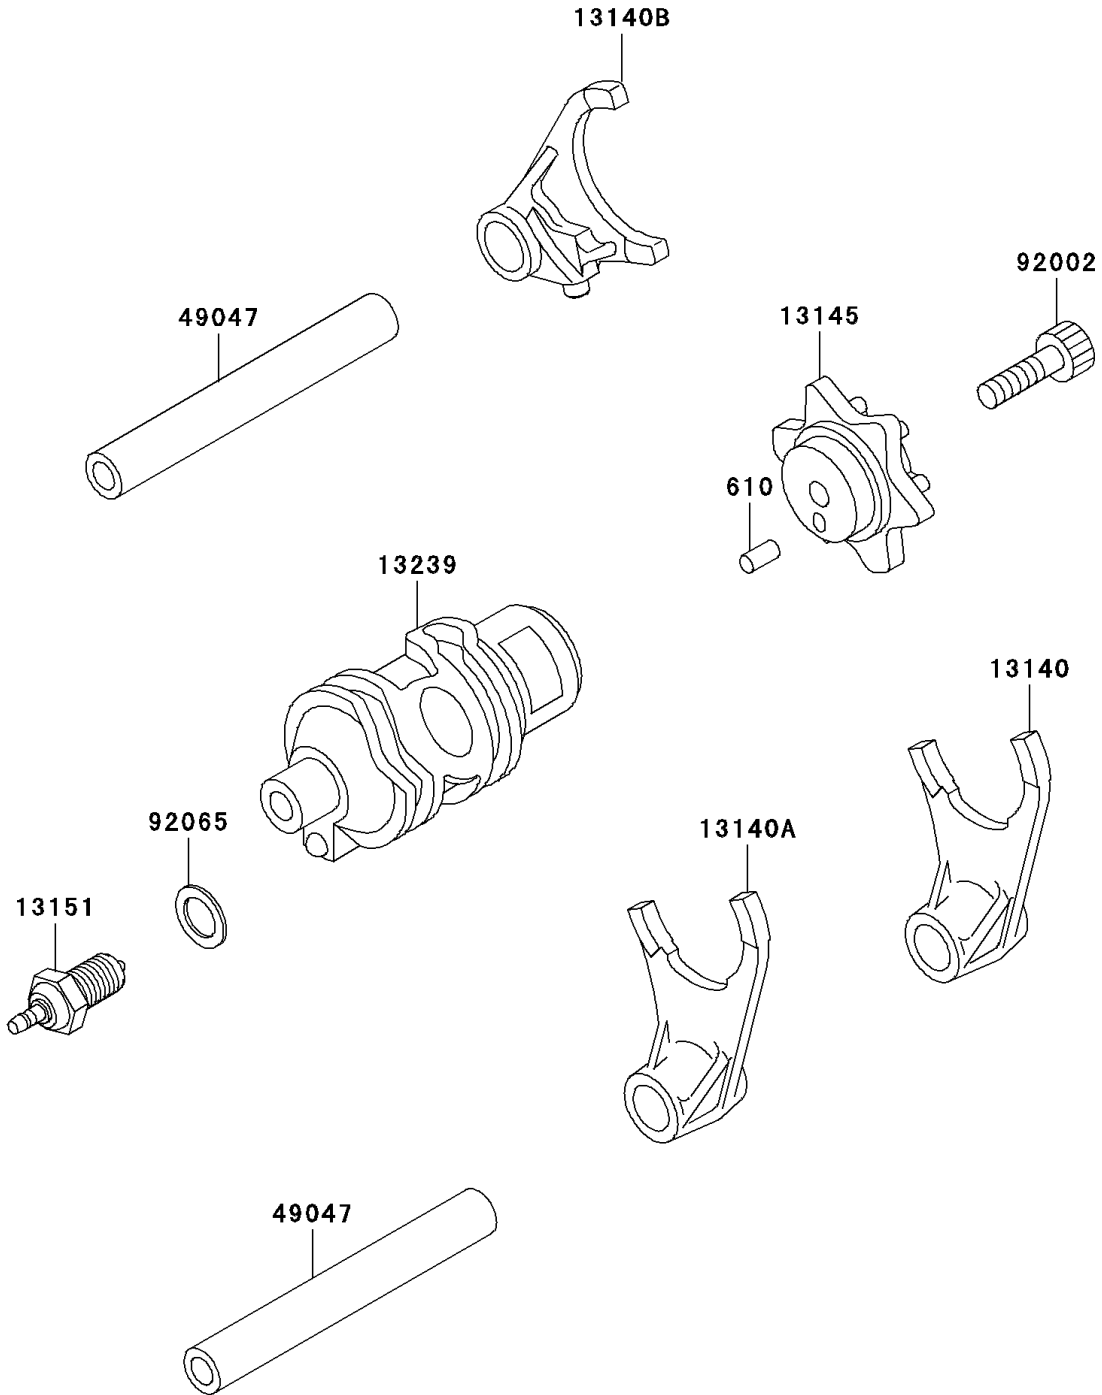

2007 KLR650 PARTS DIAGRAM

Gear Change Drum/Shift Fork(s)

E1362

2007 KLR650 PARTS LIST

Gear Change Drum/Shift Fork(s)

ITEM NAME	PART NUMBER	QUANTITY
ROLLER,4X10 (Ref # 610)	610A0410	1
FORK-SHIFT,LOW (Ref # 13140)	13140-1023	1
FORK-SHIFT,2ND&3RD (Ref # 13140A)	13140-1024	1
FORK-SHIFT,4TH&TOP,36MM (Ref # 13140B)	13140-1288	1
CAM-CHANGE DRUM (Ref # 13145)	13145-1051	1
SWITCH-COMP,NEUTRAL (Ref # 13151)	13151-1080	1
DRUM-ASSY-CHANGE (Ref # 13239)	13239-1103	1
ROD-SHIFT,L=93.7 (Ref # 49047)	49047-1003	2
BOLT,SOCKET,6X25 (Ref # 92002)	92002-1696	1
GASKET,10.5X16X1 (Ref # 92065)	92065-058	1