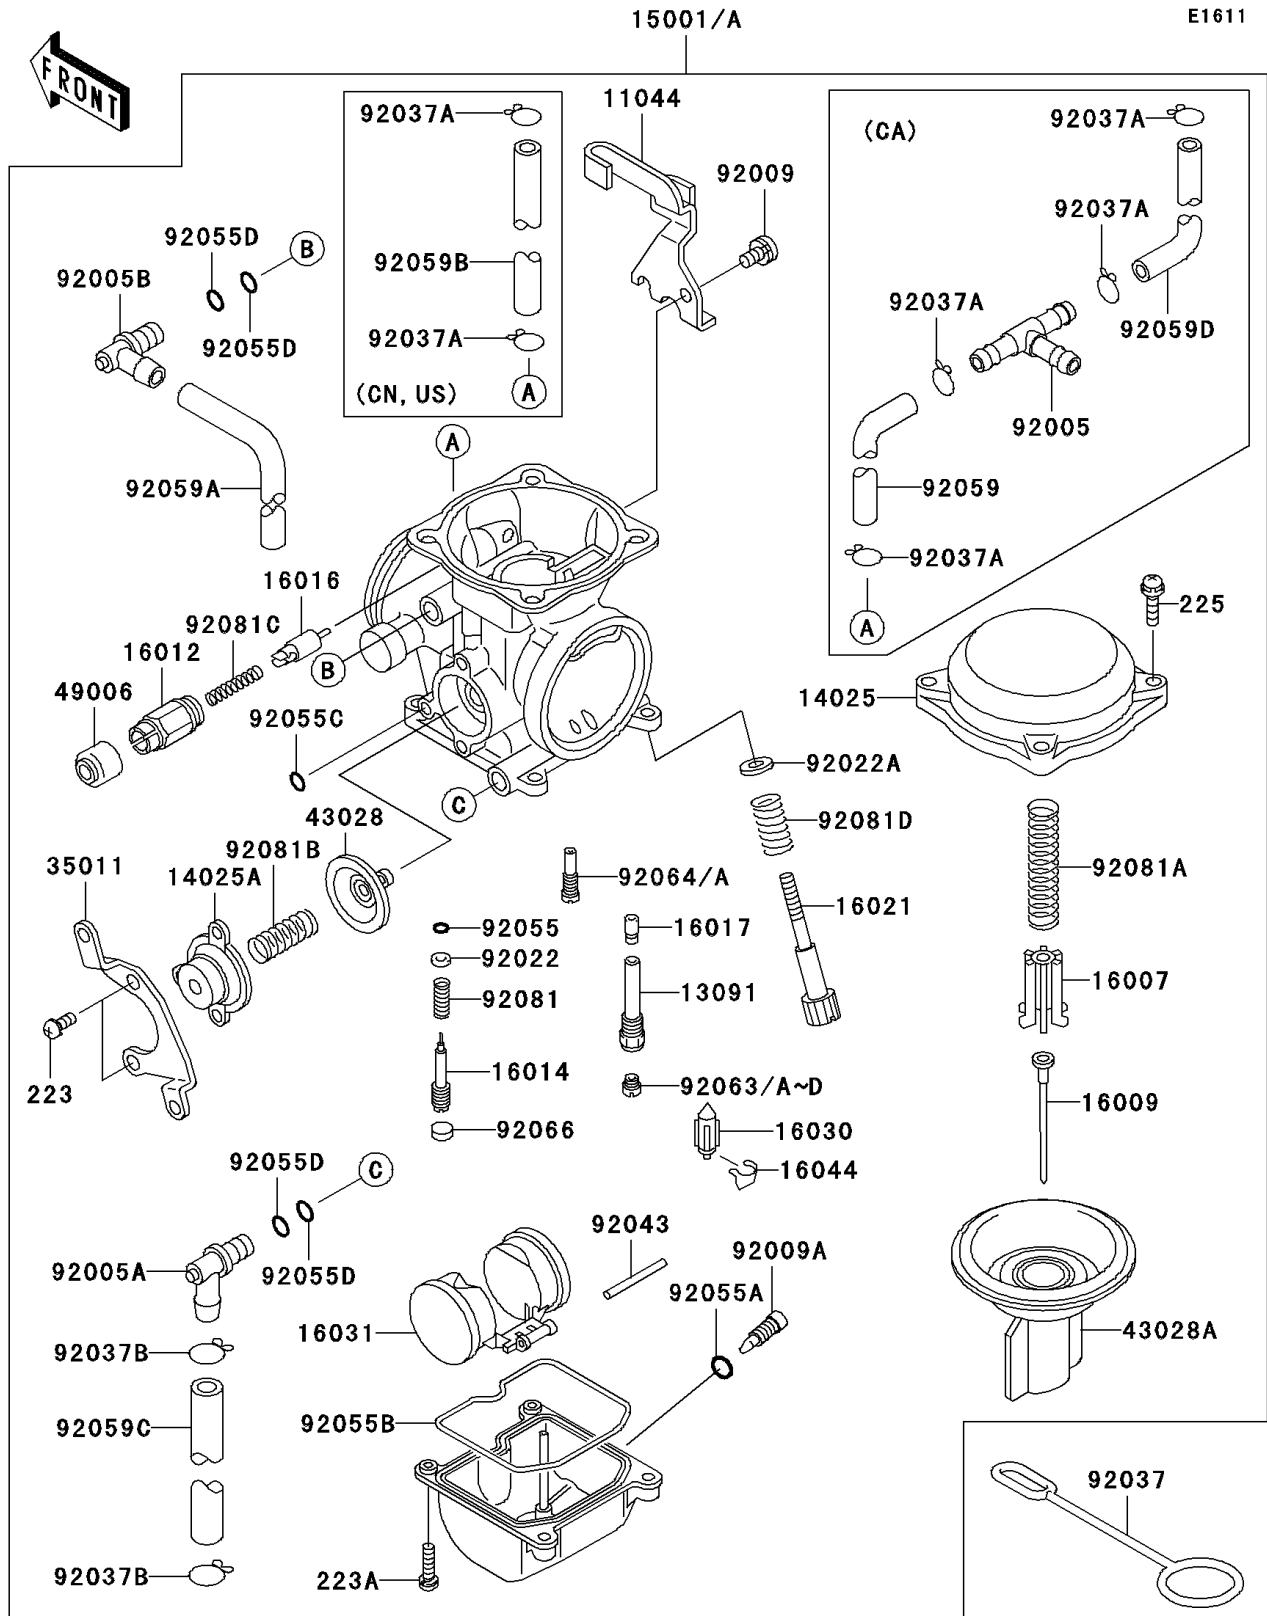

2006 KLR650 PARTS DIAGRAM

Carburetor