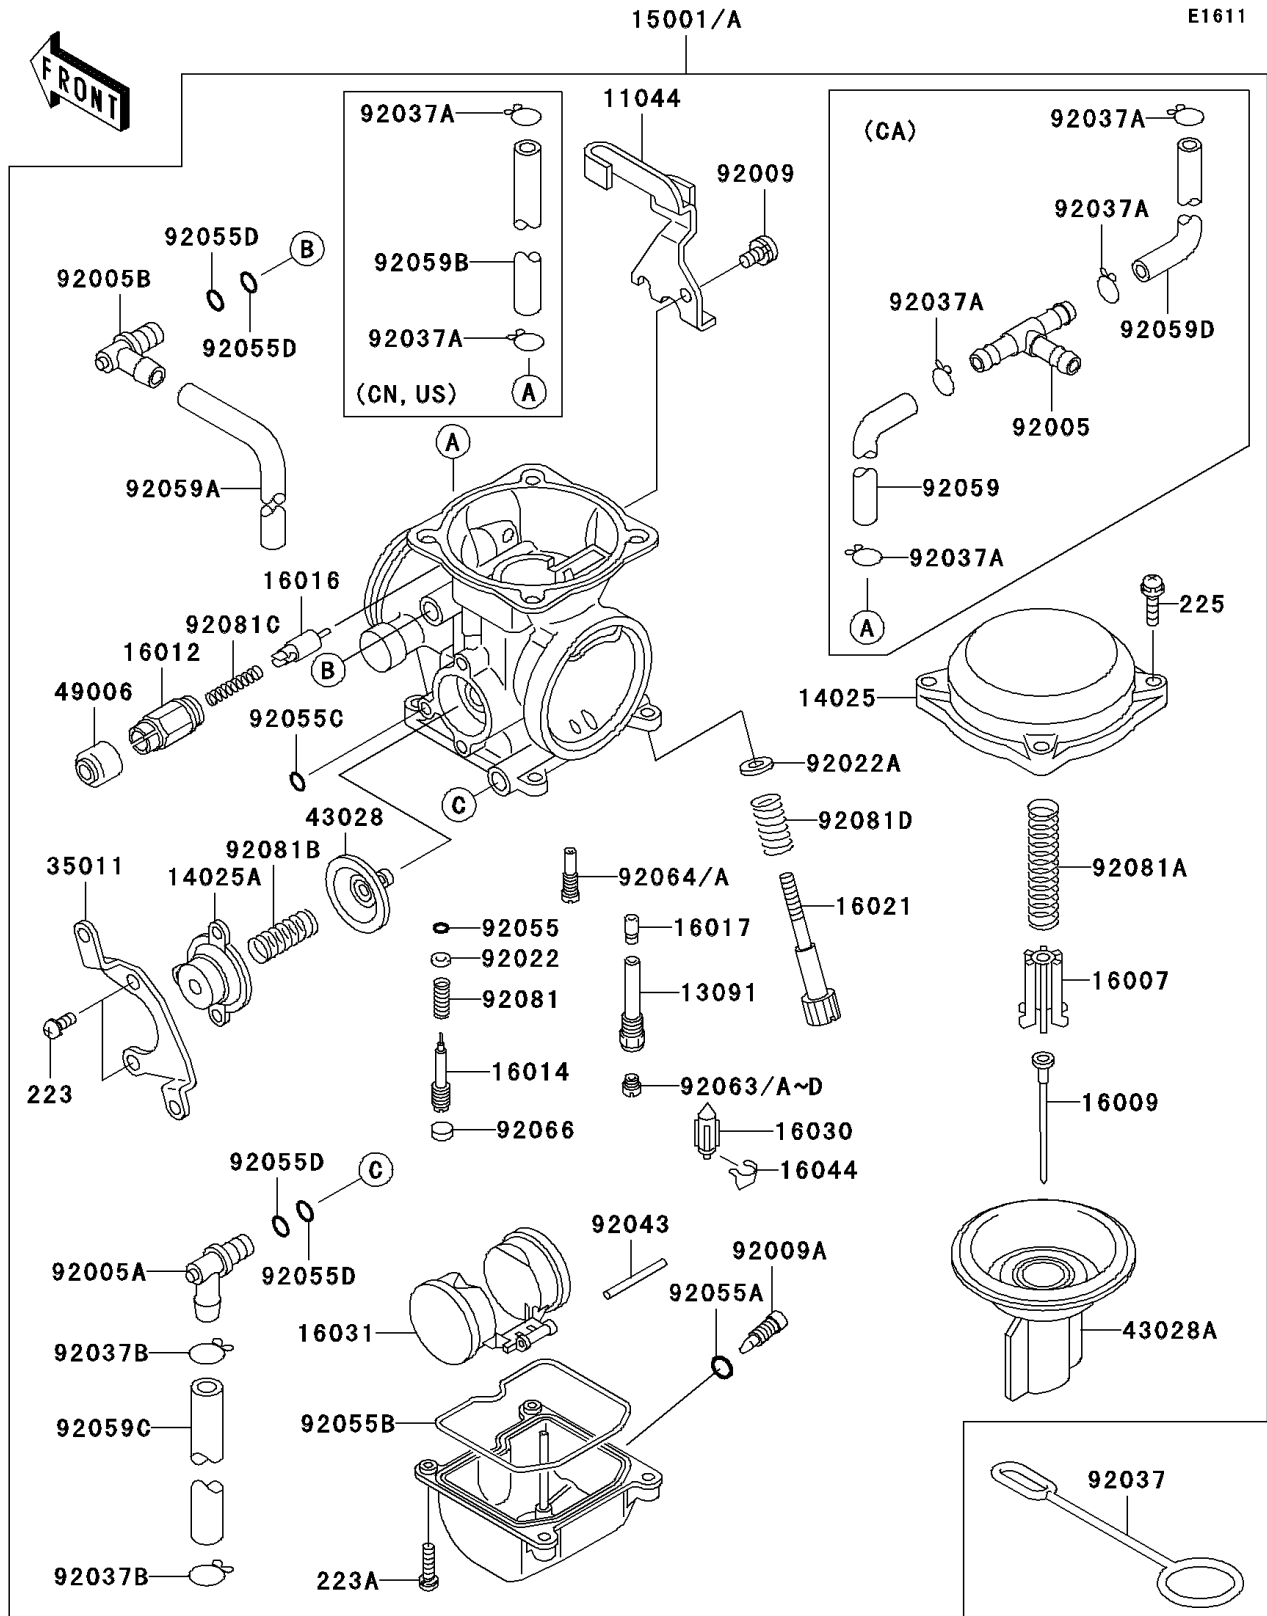

2007 KLR650 PARTS DIAGRAM

Carburetor