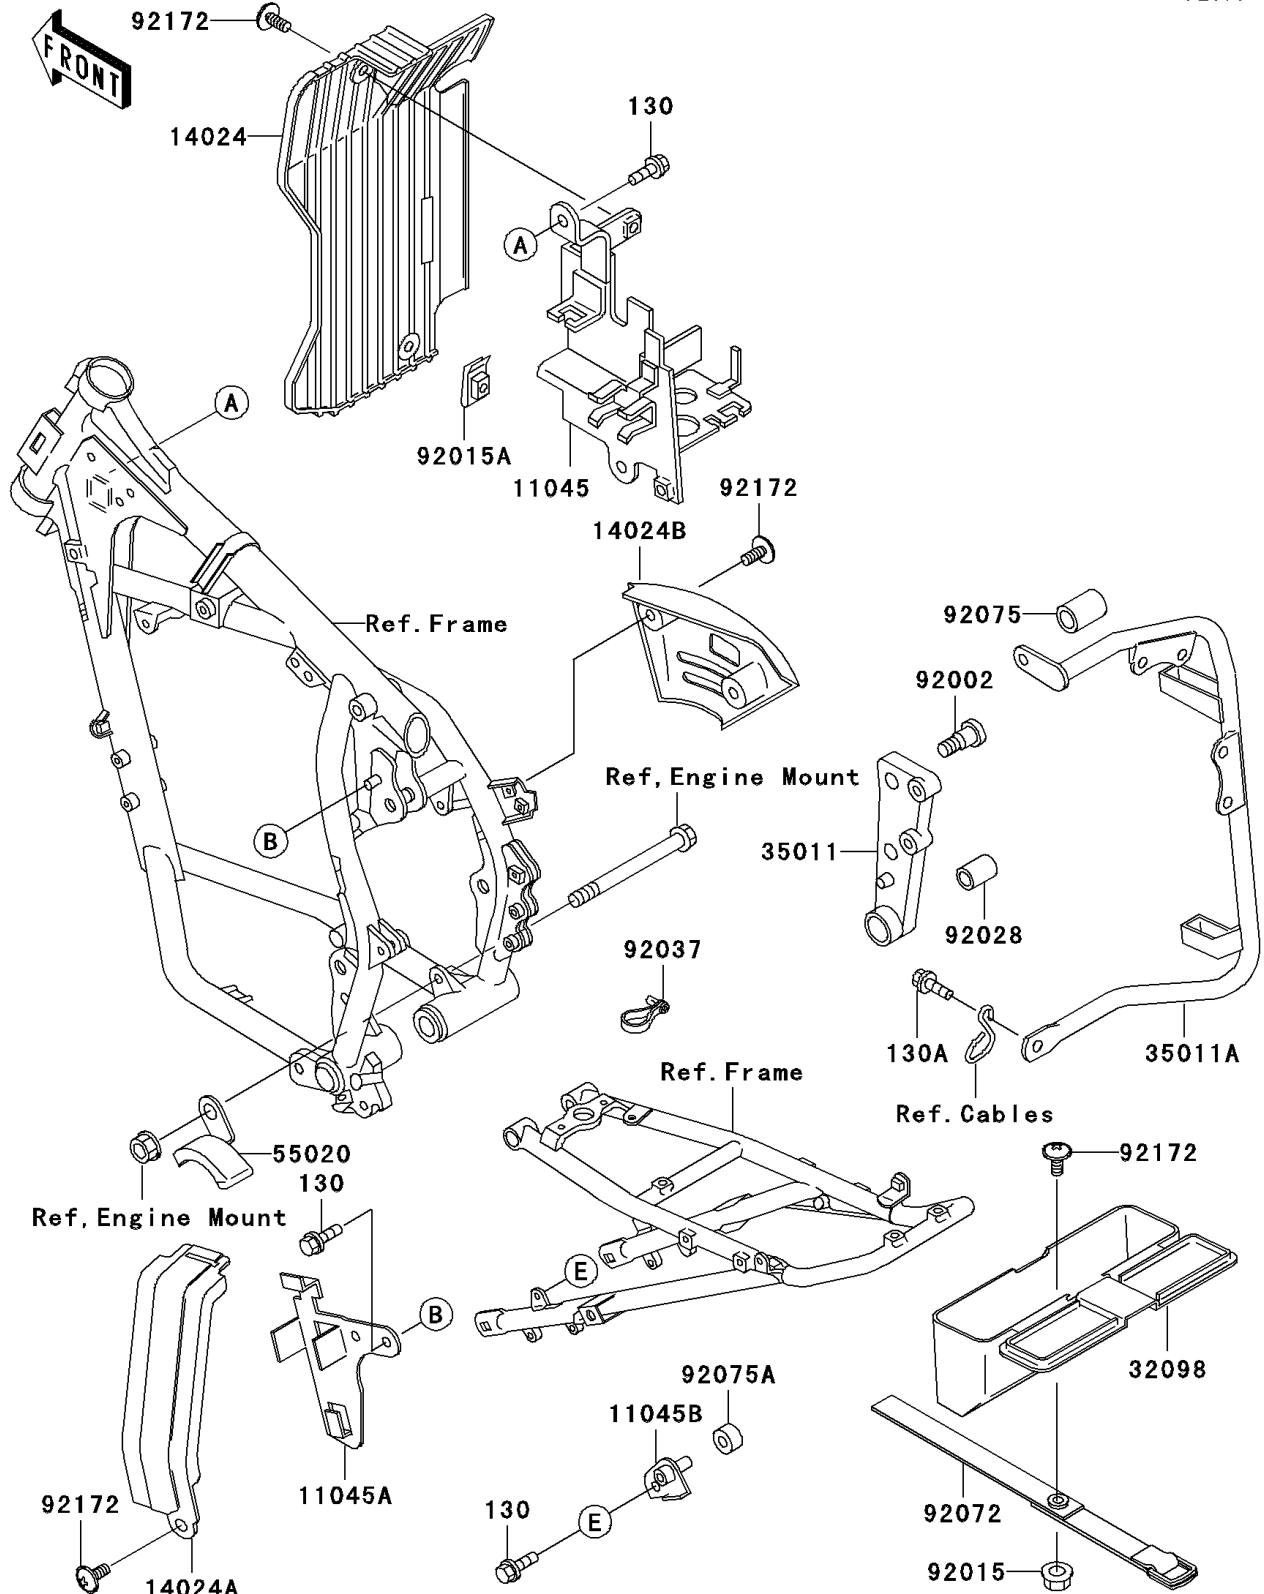

2006 KLR650 PARTS DIAGRAM

Frame Fittings

F2131

2006 KLR650 PARTS LIST

Frame Fittings

ITEM NAME	PART NUMBER	QUANTITY
BOLT-FLANGED,6X12 (Ref # 130)	130J0612	4
BOLT-FLANGED,6X14 (Ref # 130A)	130J0614	2
BRACKET,ELECTRIC,RH (Ref # 11045)	11045-1358	1
BRACKET,ELECTRIC,LH (Ref # 11045A)	11045-1359	1
BRACKET (Ref # 11045B)	11045-1360	1
COVER,FRONT RESERVOIR (Ref # 14024)	14024-1372	1
COVER,SIDE STAND SWITCH (Ref # 14024A)	14024-1373	1
COVER,RESERVOIR TANK (Ref # 14024B)	14024-1470	1
CASE-TOOL,F.BLACK (Ref # 32098)	32098-1074-6Z	1
STAY (Ref # 35011)	35011-1327	1
STAY,HORN&RESERVOIR TANK (Ref # 35011A)	35011-1370	1
GUARD,CHAIN (Ref # 55020)	55020-1266	1
BOLT,SOCKET,8X23.5 (Ref # 92002)	92002-1598	2
NUT,FLANGED,6MM,BLACK (Ref # 92015)	92015-1233	1
NUT,6MM (Ref # 92015A)	92015-1602	1
BUSHING (Ref # 92028)	92028-1259	1
CLAMP,SPEED,L=80.5 (Ref # 92037)	92037-1903	1
BAND,TOOL CASE (Ref # 92072)	92072-1219	1
DAMPER (Ref # 92075)	92075-1941	1
DAMPER (Ref # 92075A)	92075-243	1
SCREW,6X14 (Ref # 92172)	92172-0004	7