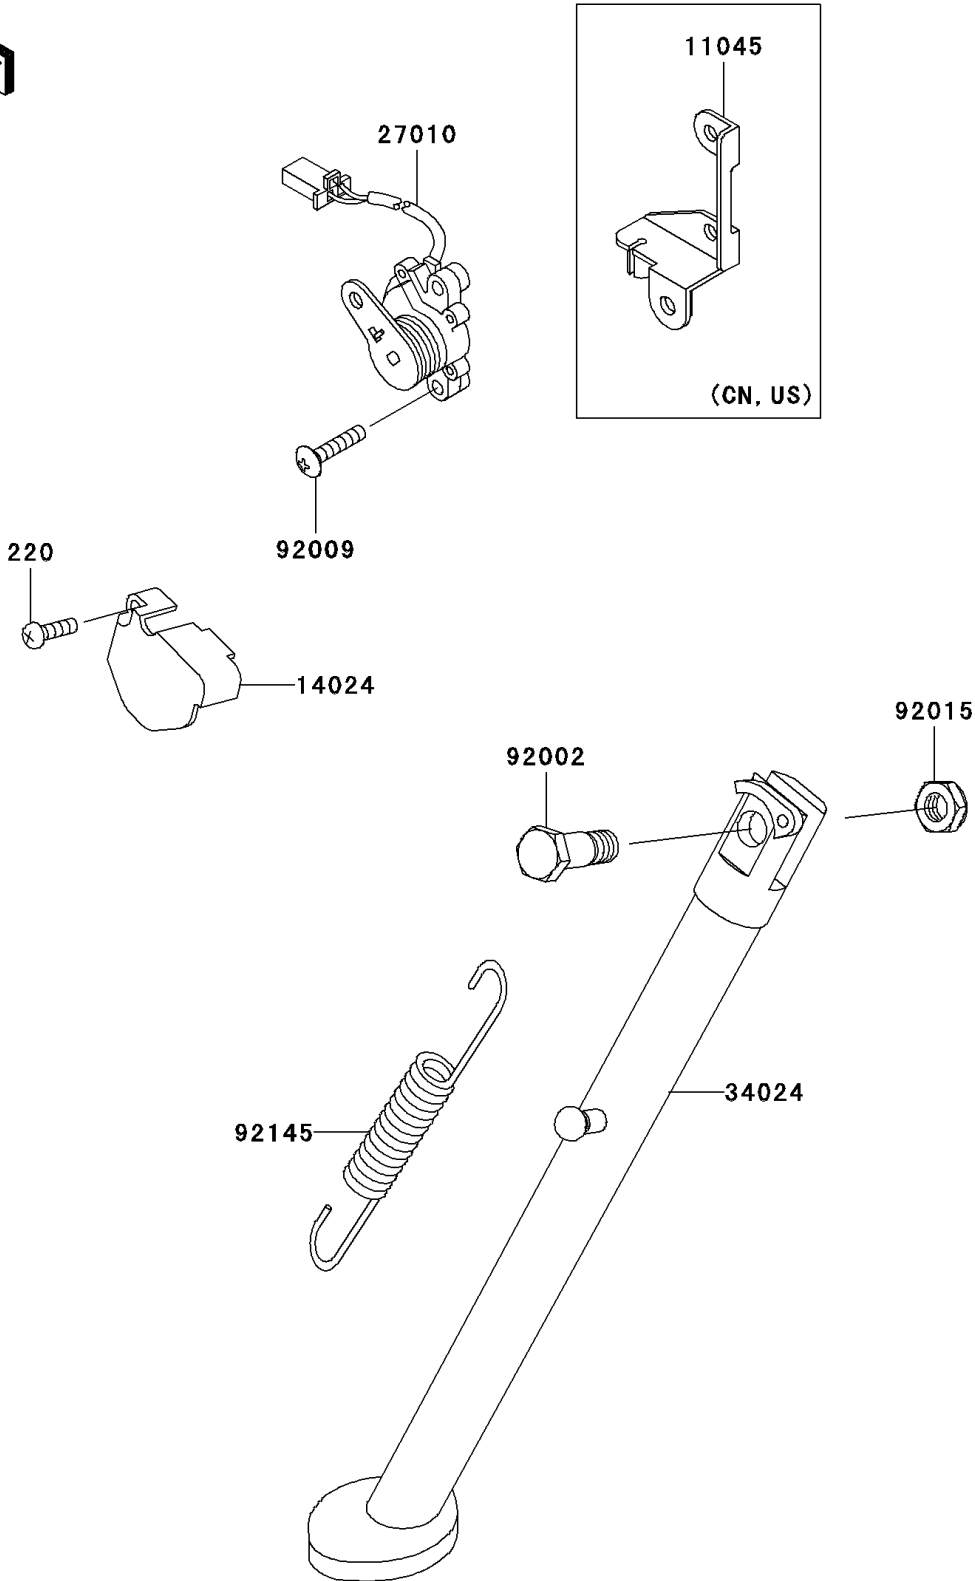

2006 KLR650 PARTS DIAGRAM

Stand(s)

F2190

2006 KLR650 PARTS LIST

Stand(s)

ITEM NAME	PART NUMBER	QUANTITY
SCREW-PAN-CROSS,5X16 (Ref # 220)	220F0516	1
COVER,SIDE STAND (Ref # 14024)	14024-1474	1
SWITCH,SIDE STAND (Ref # 27010)	27010-1257	1
STAND-SIDE,SILVER NO.25 (Ref # 34024)	34024-1221-CE	1
BOLT,SIDE STAND (Ref # 92002)	92002-1813	1
SCREW,5X25 (Ref # 92009)	92009-1657	2
NUT,LOCK,10MM,BLACK (Ref # 92015)	92015-1188	1
SPRING,SIDE STAND (Ref # 92145)	92145-0127	1
BRACKET,SIDE STAND SWITCH (Ref # 11045)	11045-1364	1