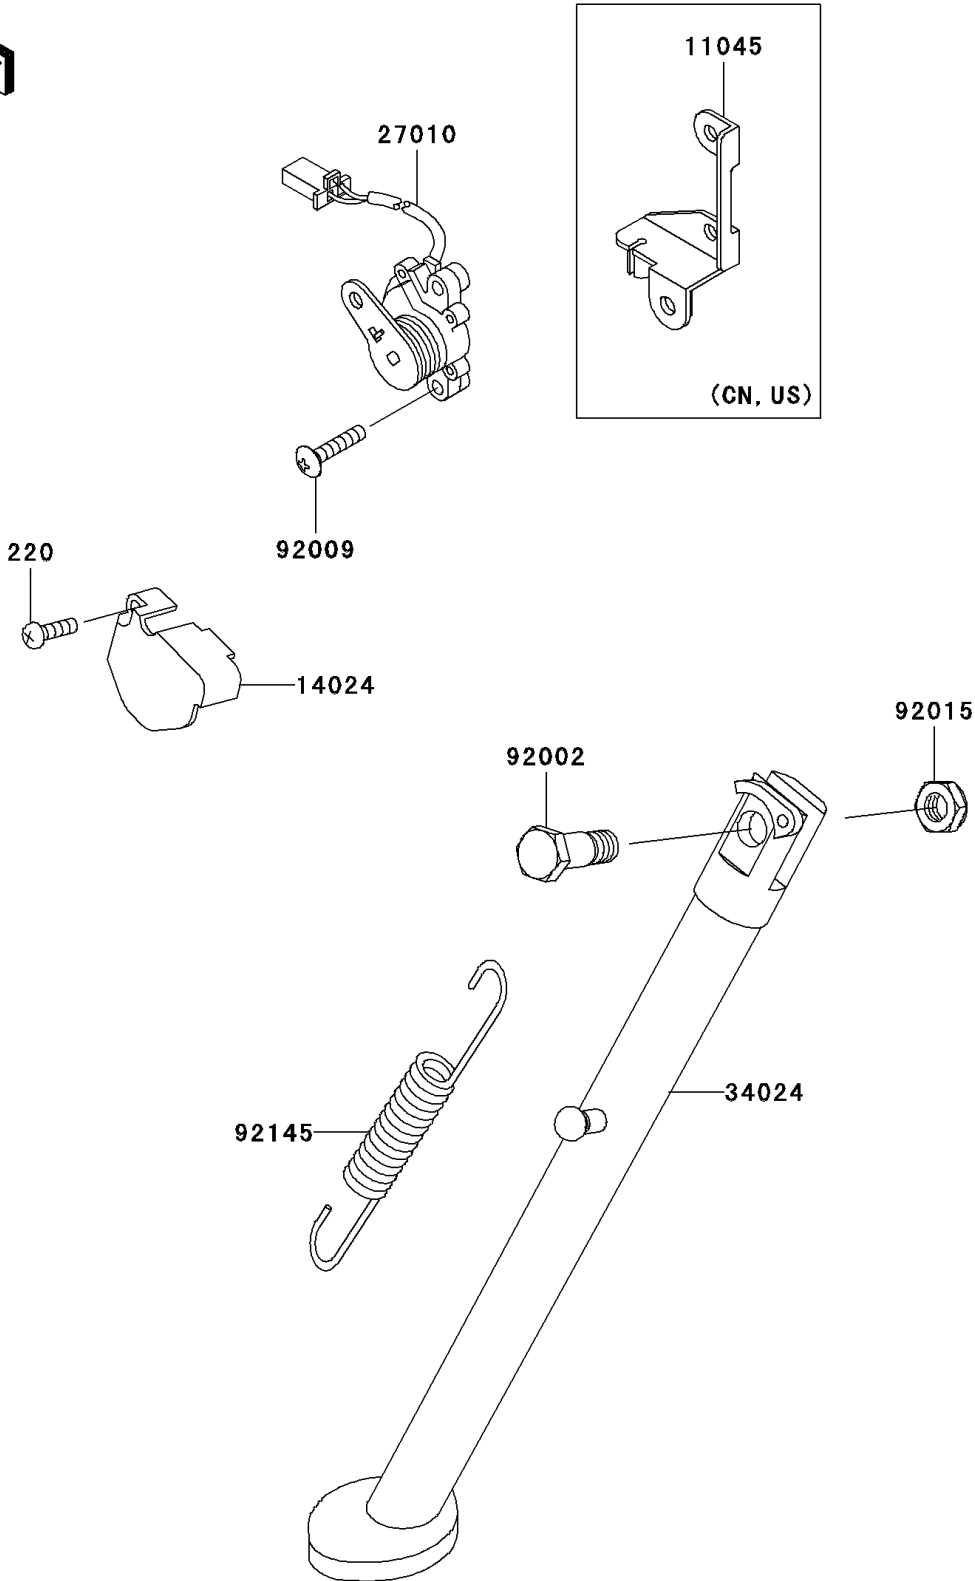

# 2007 KLR650 PARTS DIAGRAM

Stand(s)

F2190

## 2007 KLR650 PARTS LIST

Stand(s)

ITEM NAME	PART NUMBER	QUANTITY
SCREW-PAN-CROSS,5X16 (Ref # 220)	220F0516	1
COVER,SIDE STAND (Ref # 14024)	14024-1474	1
SWITCH,SIDE STAND (Ref # 27010)	27010-1257	1
STAND-SIDE,SILVER NO.25 (Ref # 34024)	34024-1221-CE	1
BOLT,SIDE STAND (Ref # 92002)	92002-1813	1
SCREW,5X25 (Ref # 92009)	92009-1657	2
NUT,LOCK,10MM,BLACK (Ref # 92015)	92015-1188	1
SPRING,SIDE STAND (Ref # 92145)	92145-0127	1
BRACKET,SIDE STAND SWITCH (Ref # 11045)	11045-1364	1