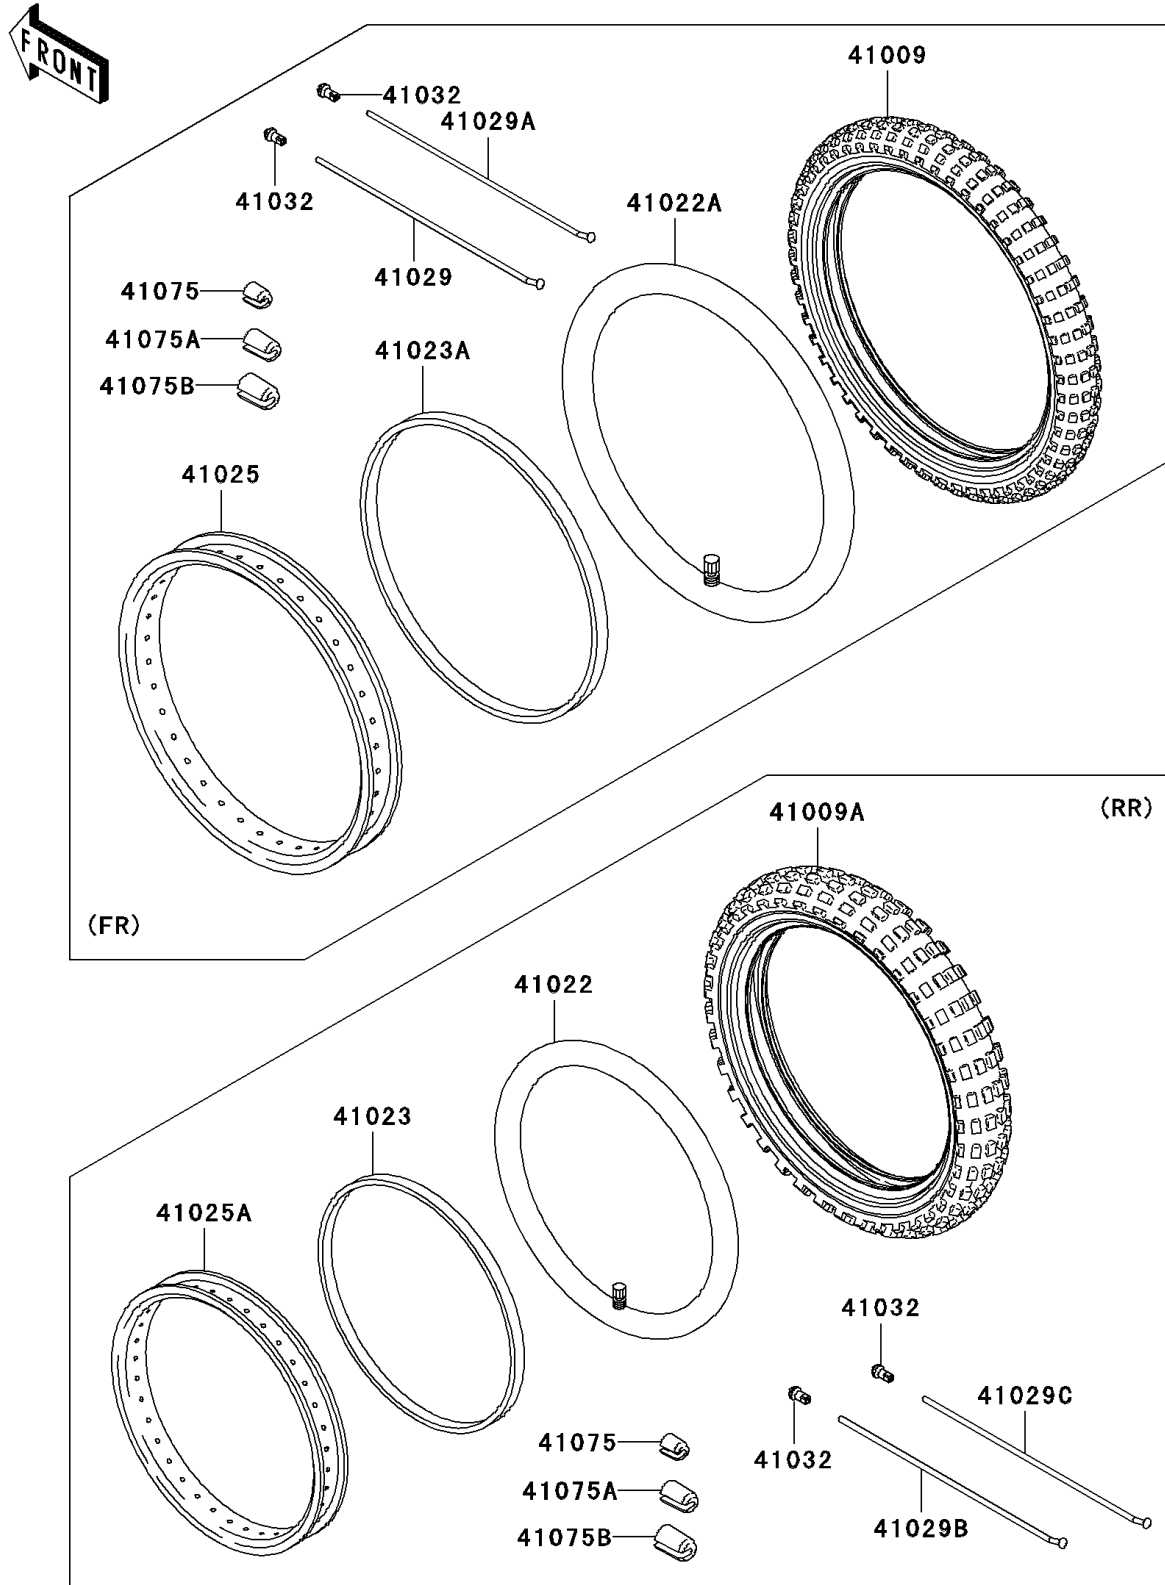

2007 KLR650 PARTS DIAGRAM

Wheels/Tires

F2210

2007 KLR650 PARTS LIST

Wheels/Tires

ITEM NAME	PART NUMBER	QUANTITY
TIRE,FR,90/90-21 54S,K750(D) (Ref # 41009)	41009-0001	1
TIRE,RR,130/80-17 65S,K750(D) (Ref # 41009A)	41009-0002	1
TUBE-TIRE,130/80-17(D) (Ref # 41022)	41022-0003	1
TUBE-TIRE,80/100-21(D) (Ref # 41022A)	41022-1244	1
BAND-RIM,17XWM/MT2.15-2.50(D) (Ref # 41023)	41023-0001	1
BAND-RIM,21XWM1.60-1.85(D) (Ref # 41023A)	41023-1144	1
RIM,FR,1.60X21,SILVER (Ref # 41025)	41025-0033-WA	1
RIM,RR,2.50X17,SILVER (Ref # 41025A)	41025-1445-WA	1
SPOKE-INNER,FR,LH,236MMX160D (Ref # 41029)	41029-1343	18
SPOKE-INNER,FR,RH,238MMX160D (Ref # 41029A)	41029-1344	18
SPOKE-INNER,RR,LH,155MMX170D (Ref # 41029B)	41029-1345	18
SPOKE-INNER,RR,RH,178MMX172D (Ref # 41029C)	41029-1346	18
NIPPLE-SPOKE,8X9X20(+) (Ref # 41032)	41032-0003	72
BALANCER-WHEEL,10G (Ref # 41075)	41075-0011	AR
BALANCER-WHEEL,20G (Ref # 41075A)	41075-0012	AR
BALANCER-WHEEL,30G (Ref # 41075B)	41075-0013	AR