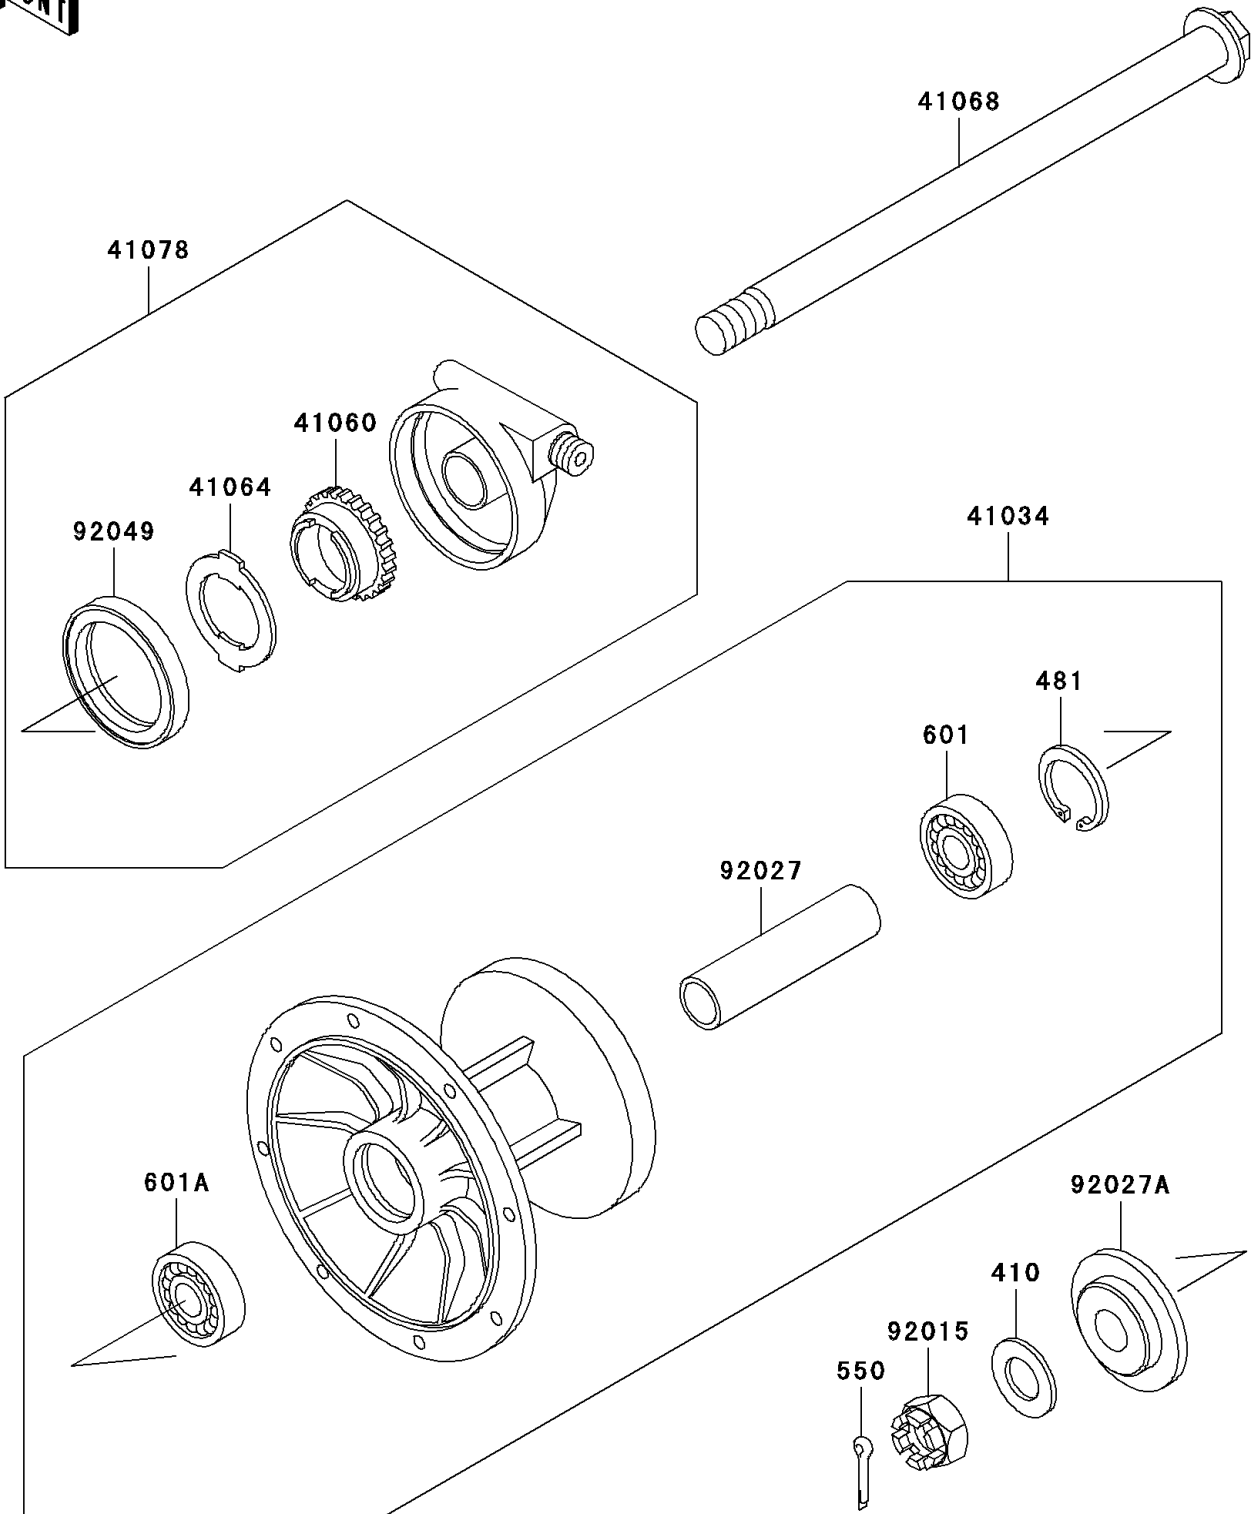

2006 KLR650 PARTS DIAGRAM

Front Hub

F2230

2006 KLR650 PARTS LIST

Front Hub

ITEM NAME	PART NUMBER	QUANTITY
WASHER-PLAIN-SMALL,14MM (Ref # 410)	410B1400	1
CIRCLIP-TYPE-C,35MM (Ref # 481)	481J3500	1
PIN-COTTER,3.0X25 (Ref # 550)	550D3025	1
BEARING-BALL,#6202UG (Ref # 601)	601B6202UG	1
BEARING-BALL,#6203UG (Ref # 601A)	601B6203UG	1
DRUM-ASSY,FRONT BRAKE (Ref # 41034)	41034-1153	1
GEAR-METER SCREW,24T (Ref # 41060)	41060-1101	1
RECEIVER-SPEEDOMETER (Ref # 41064)	41064-1051	1
AXLE,FR (Ref # 41068)	41068-1236	1
CASE-ASSY-METER GEAR (Ref # 41078)	41078-1051	1
NUT,CASTLE,14MM (Ref # 92015)	92015-1765	1
COLLAR,FRONT BRAKE DRUM,L=79 (Ref # 92027)	92027-1683	1
COLLAR (Ref # 92027A)	92027-1864	1
SEAL-OIL,METER GEAR CASE (Ref # 92049)	92049-1172	1