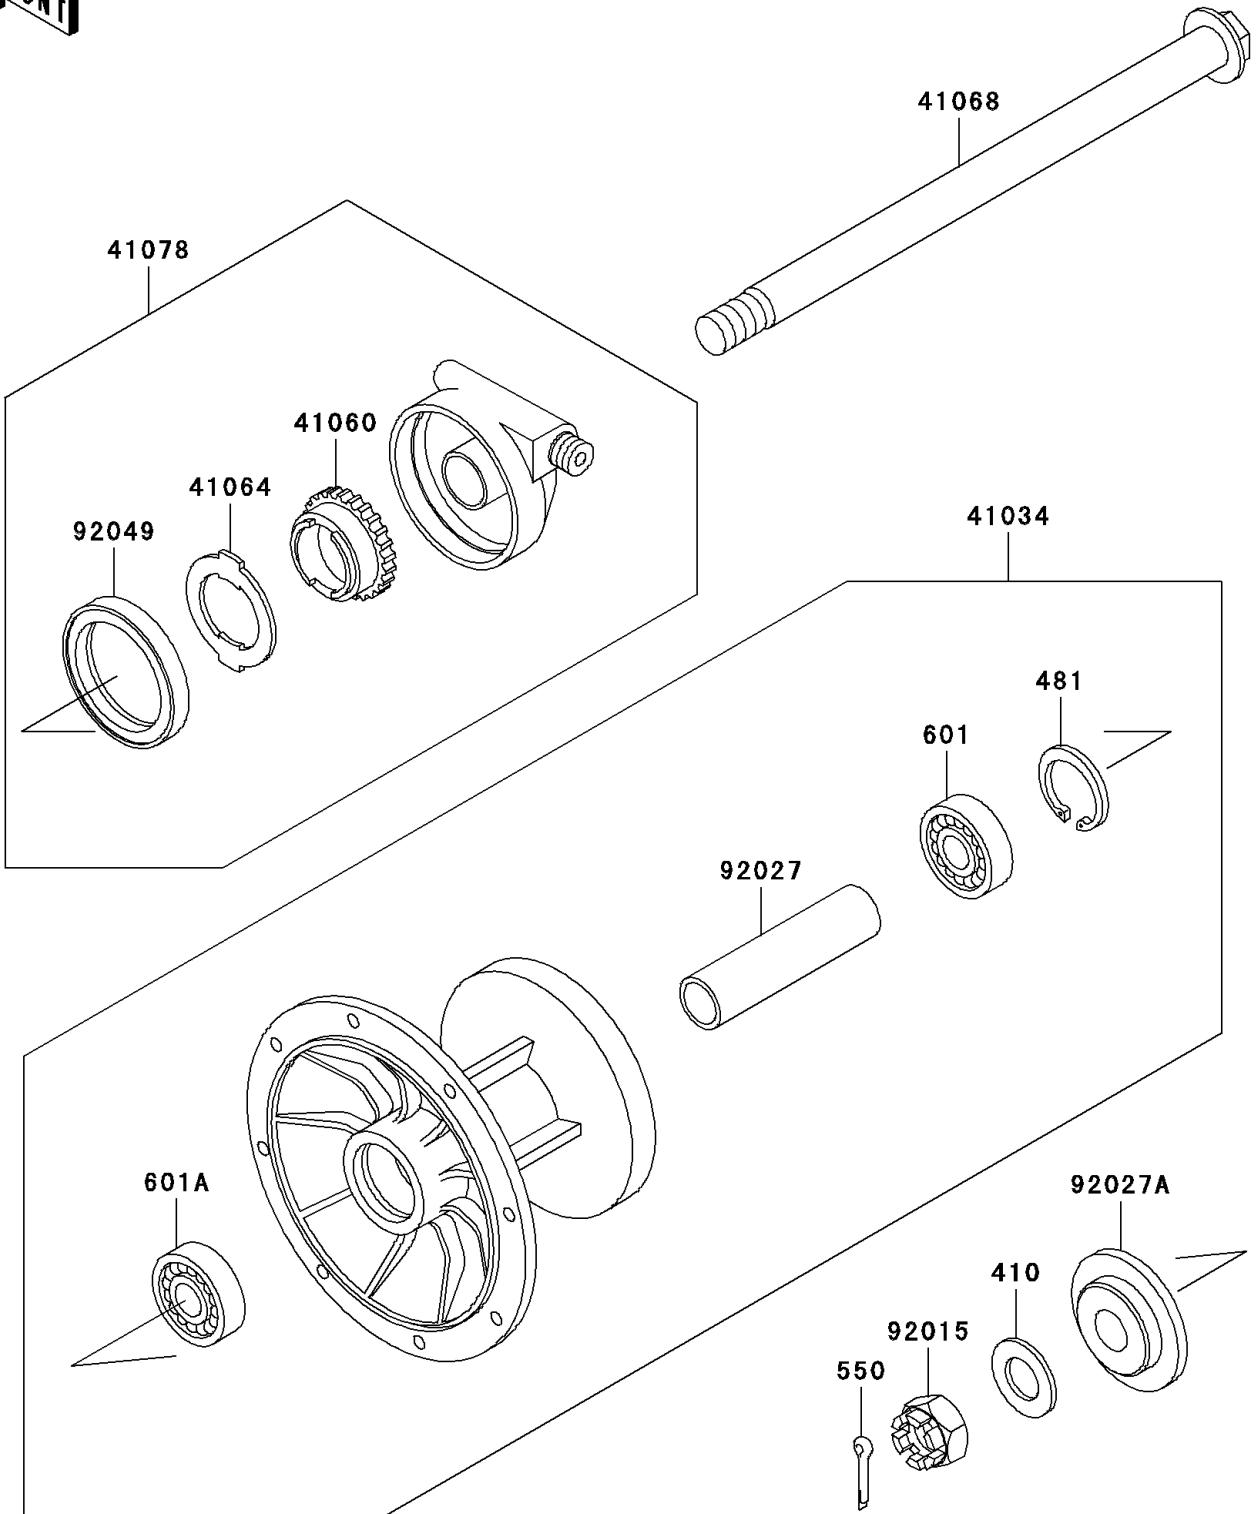

# 2007 KLR650 PARTS DIAGRAM

Front Hub

F2230

## 2007 KLR650 PARTS LIST

### Front Hub

ITEM NAME	PART NUMBER	QUANTITY
WASHER-PLAIN-SMALL,14MM (Ref # 410)	410B1400	1
CIRCLIP-TYPE-C,35MM (Ref # 481)	481J3500	1
PIN-COTTER,3.0X25 (Ref # 550)	550D3025	1
BEARING-BALL,#6202UG (Ref # 601)	601B6202UG	1
BEARING-BALL,#6203UG (Ref # 601A)	601B6203UG	1
DRUM-ASSY,FRONT BRAKE (Ref # 41034)	41034-1153	1
GEAR-METER SCREW,24T (Ref # 41060)	41060-1101	1
RECEIVER-SPEEDOMETER (Ref # 41064)	41064-1051	1
AXLE,FR (Ref # 41068)	41068-1236	1
CASE-ASSY-METER GEAR (Ref # 41078)	41078-1051	1
NUT,CASTLE,14MM (Ref # 92015)	92015-1765	1
COLLAR,FRONT BRAKE DRUM,L=79 (Ref # 92027)	92027-1683	1
COLLAR (Ref # 92027A)	92027-1864	1
SEAL-OIL,METER GEAR CASE (Ref # 92049)	92049-1172	1