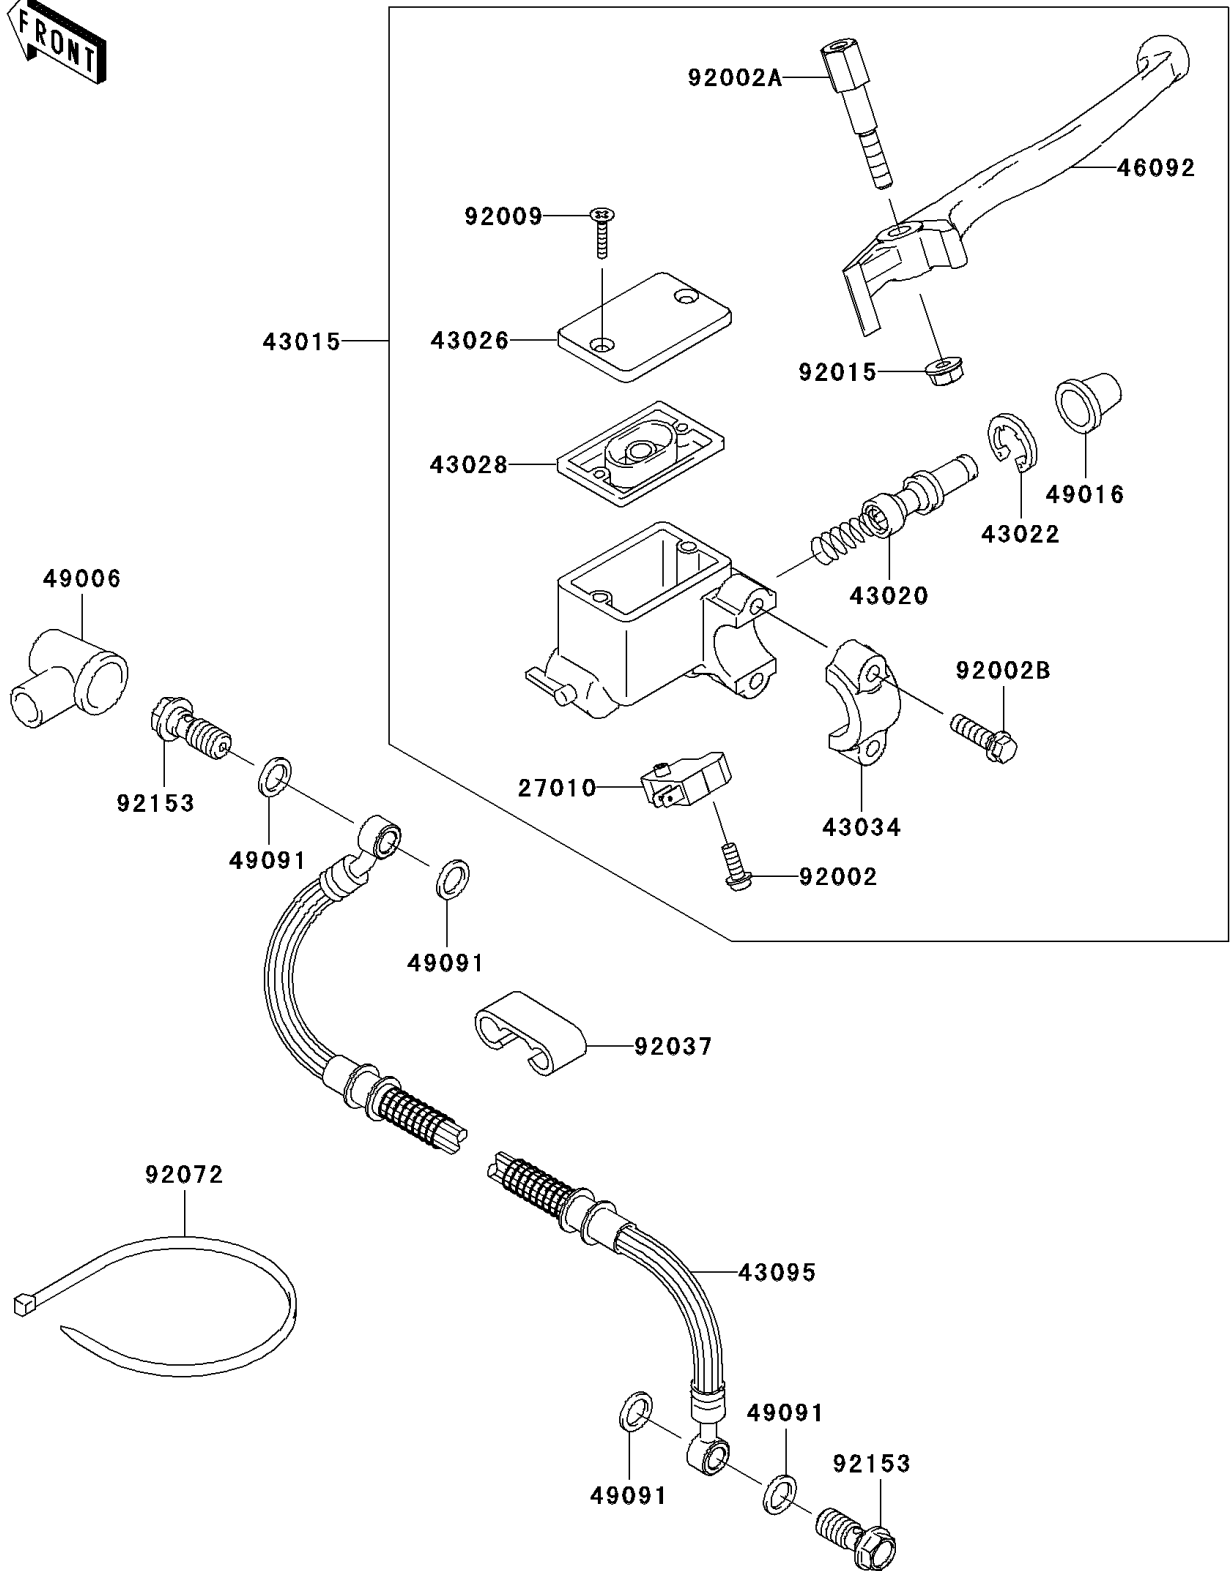

2006 KLR650 PARTS DIAGRAM

Front Master Cylinder

F2291

2006 KLR650 PARTS LIST

Front Master Cylinder

ITEM NAME	PART NUMBER	QUANTITY
SWITCH,BRAKE (Ref # 27010)	27010-0025	1
CYLINDER-ASSY-MASTER,FR (Ref # 43015)	43015-1475	1
PISTON-COMP-BRAKE (Ref # 43020)	43020-1031	1
STOPPER-BRAKE,PISTON (Ref # 43022)	43022-1010	1
CAP-BRAKE (Ref # 43026)	43026-1074	1
DIAPHRAGM (Ref # 43028)	43028-1061	1
HOLDER-BRAKE,MASTER CYLINDER (Ref # 43034)	43034-1016	1
HOSE-BRAKE,FR (Ref # 43095)	43095-0158	1
LEVER-GRIP,FRONT BRAKE (Ref # 46092)	46092-1135	1
BOOT,DUST (Ref # 49006)	49006-1040	1
COVER-SEAL,MASTER CYLINDER (Ref # 49016)	49016-1044	1
WASHER-SEAL,10.1X14.5X1.5 (Ref # 49091)	49091-0001	4
BOLT,SCREW,4X12 (Ref # 92002)	92002-1323	1
BOLT,LEVER SET (Ref # 92002A)	92002-1879	1
BOLT (Ref # 92002B)	92002-1894	2
SCREW,4MM (Ref # 92009)	92009-1458	2
NUT,FLANGED,6MM,BLACK (Ref # 92015)	92015-1233	1
CLAMP,BRAKE HOSE (Ref # 92037)	92037-1529	2
BAND,L=365 (Ref # 92072)	92072-1197	1
BOLT,OIL,L=23 (Ref # 92153)	92153-0627	2