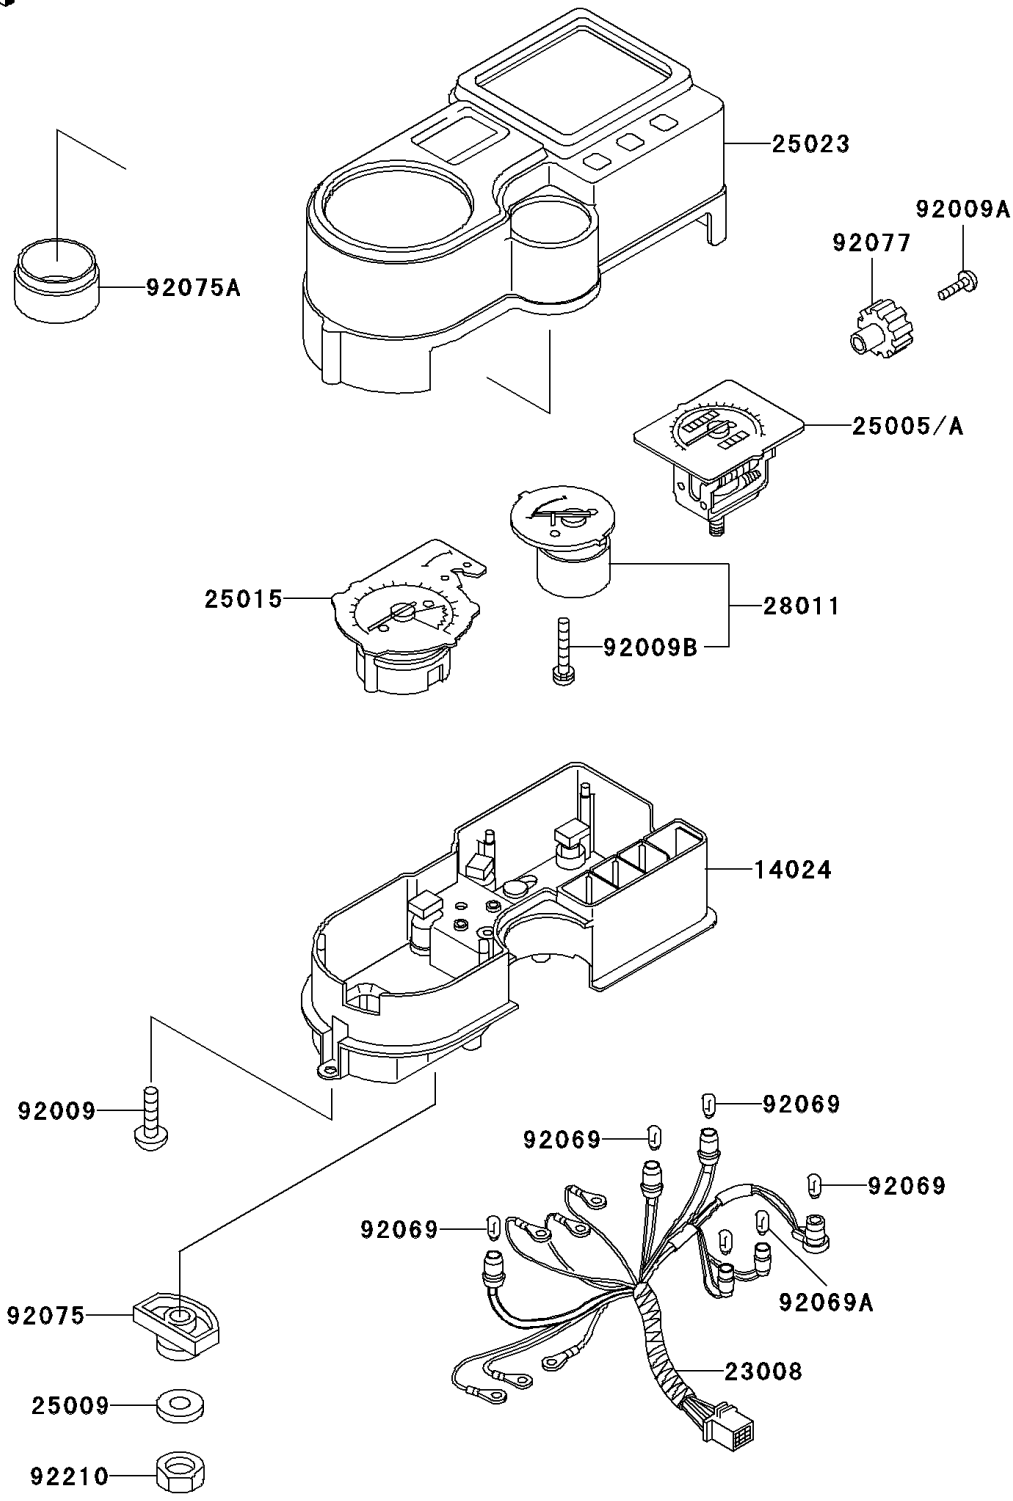

2006 KLR650 PARTS DIAGRAM

Meter(s)

F2530

2006 KLR650 PARTS LIST

Meter(s)

ITEM NAME	PART NUMBER	QUANTITY
COVER,METER CASE,LWR (Ref # 14024)	14024-1407	1
SOCKET-ASSY,METER (Ref # 23008)	23008-1332	1
WASHER,5.2X16X1.2 (Ref # 25009)	25009-004	2
TACHOMETER,X1000R/MIN (Ref # 25015)	25015-1263	1
COVER-METER CASE,UPP (Ref # 25023)	25023-1152	1
METER,TEMP (Ref # 28011)	28011-1091	1
SCREW,TAPPING,4X16 (Ref # 92009)	92009-1163	3
SCREW,2X6,BLACK (Ref # 92009A)	92009-1172	1
SCREW,3X22 (Ref # 92009B)	92009-1293	3
BULB,12V 3.4W,T10 (Ref # 92069)	92069-1007	4
BULB,12V 1.7W,T6.5 (Ref # 92069A)	92069-1070	2
DAMPER,METER BRACKET (Ref # 92075)	92075-1581	2
DAMPER (Ref # 92075A)	92075-1890	1
KNOB,METER (Ref # 92077)	92077-1054	1
NUT,5MM (Ref # 92210)	92210-1124	2
SPEEDOMETER,MPH (Ref # 25005)	25005-1341	1
SPEEDOMETER,KPH (Ref # 25005A)	25005-1345	1