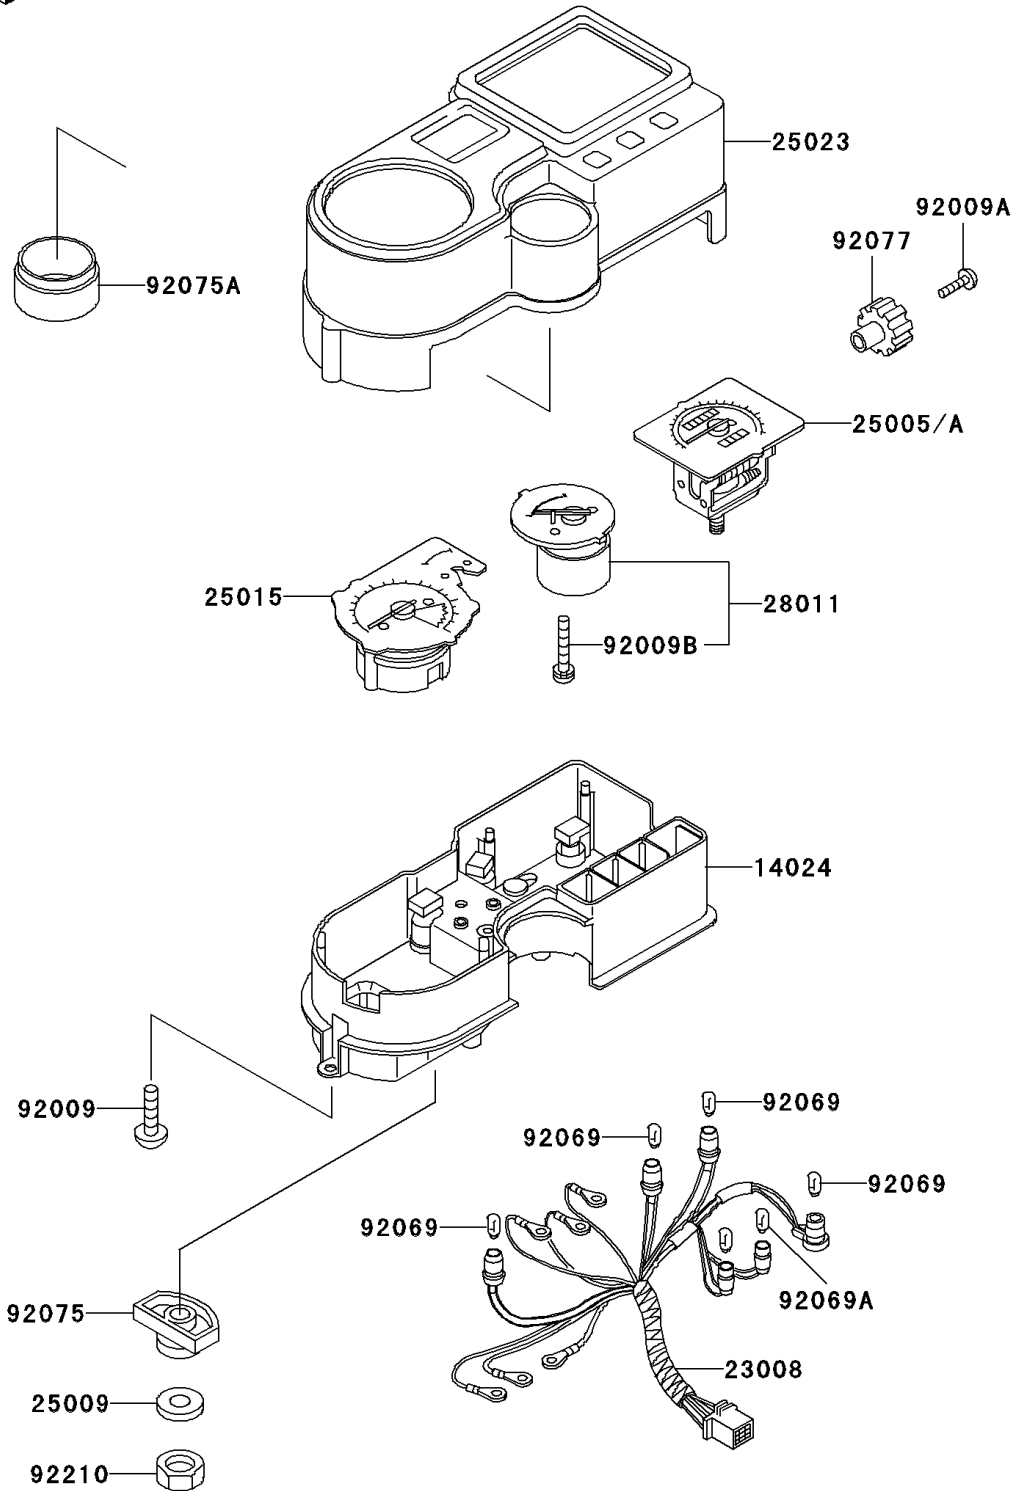

2007 KLR650 PARTS DIAGRAM

Meter(s)

F2530

2007 KLR650 PARTS LIST

Meter(s)

ITEM NAME	PART NUMBER	QUANTITY
COVER,METER CASE,LWR (Ref # 14024)	14024-1407	1
SOCKET-ASSY,METER (Ref # 23008)	23008-1332	1
WASHER,5.2X16X1.2 (Ref # 25009)	25009-004	2
TACHOMETER,X1000R/MIN (Ref # 25015)	25015-1263	1
COVER-METER CASE,UPP (Ref # 25023)	25023-1152	1
METER,TEMP (Ref # 28011)	28011-1091	1
SCREW,TAPPING,4X16 (Ref # 92009)	92009-1163	3
SCREW,2X6,BLACK (Ref # 92009A)	92009-1172	1
SCREW,3X22 (Ref # 92009B)	92009-1293	3
BULB,12V 3.4W,T10 (Ref # 92069)	92069-1007	4
BULB,12V 1.7W,T6.5 (Ref # 92069A)	92069-1070	2
DAMPER,METER BRACKET (Ref # 92075)	92075-1581	2
DAMPER (Ref # 92075A)	92075-1890	1
KNOB,METER (Ref # 92077)	92077-1054	1
NUT,5MM (Ref # 92210)	92210-1124	2
SPEEDOMETER,MPH (Ref # 25005)	25005-1341	1
SPEEDOMETER,KPH (Ref # 25005A)	25005-1345	1