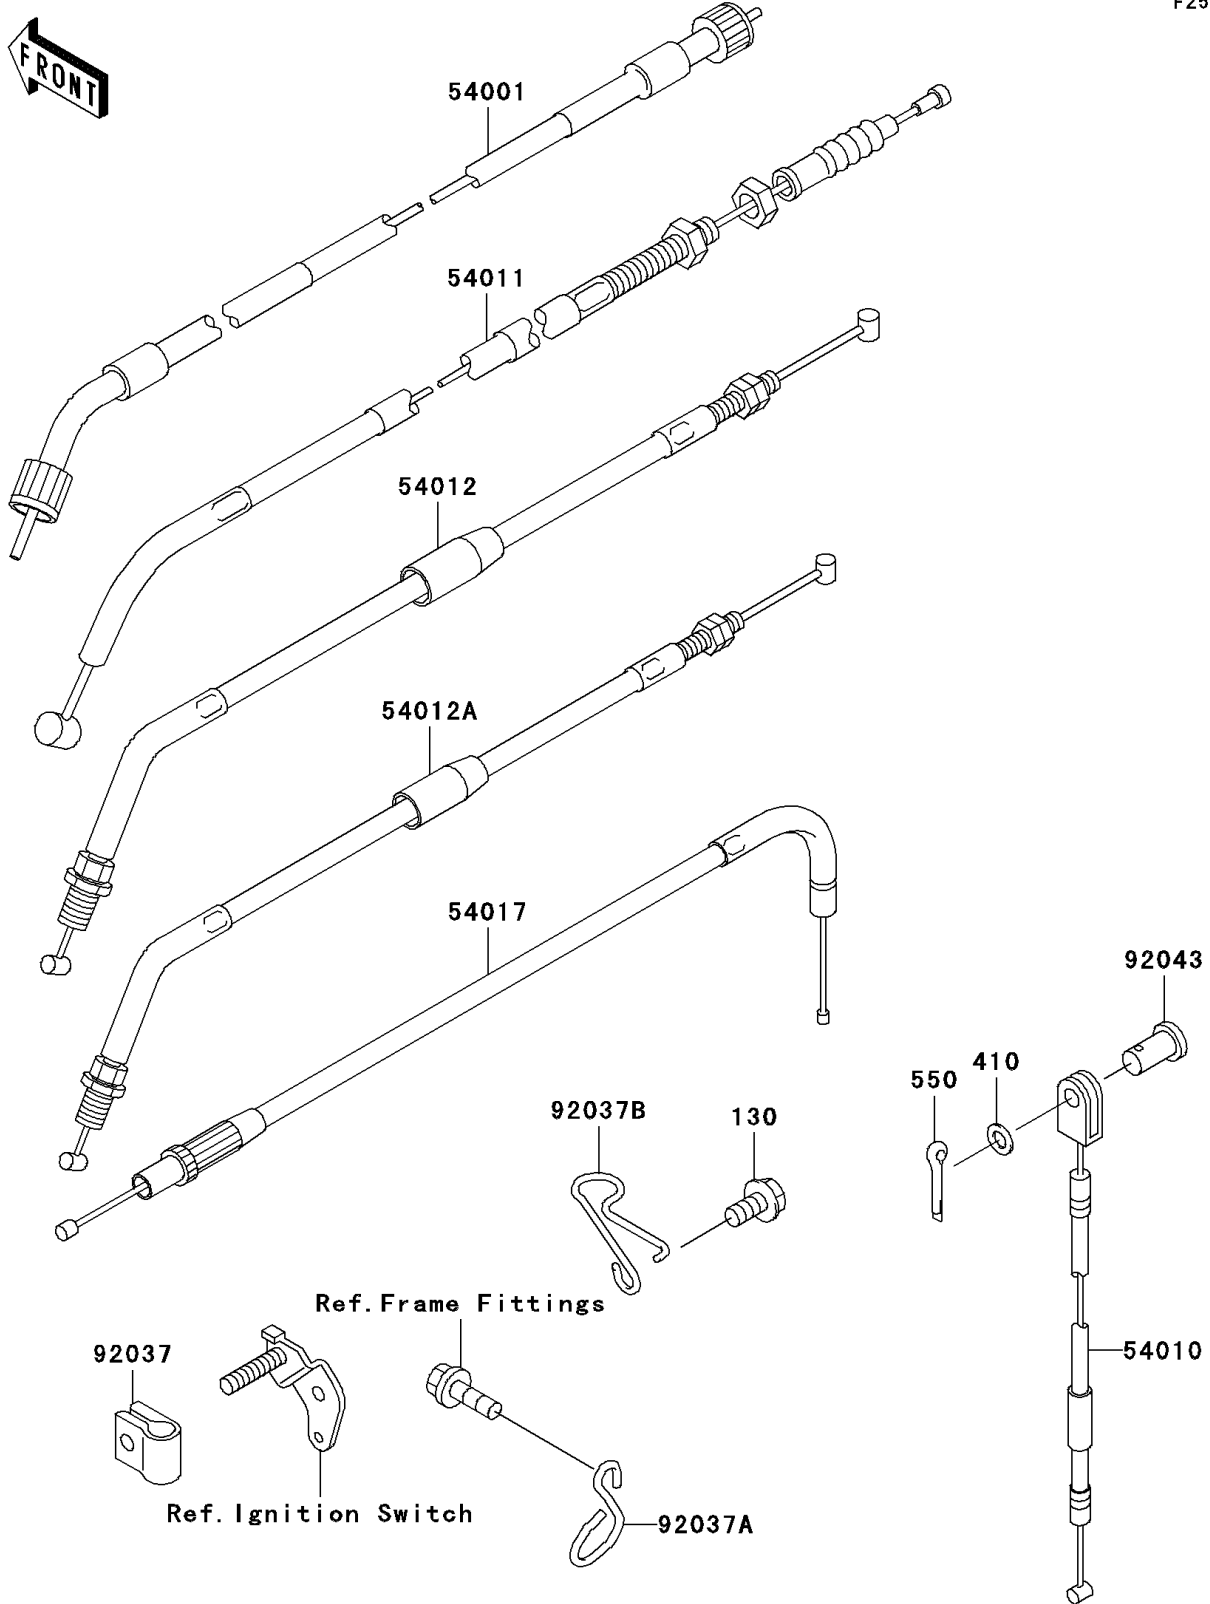

2006 KLR650 PARTS DIAGRAM

Cables

F2540

2006 KLR650 PARTS LIST

Cables

| ITEM NAME | PART NUMBER | QUANTITY |
|---------------------------------------|-------------|----------|
| BOLT-FLANGED,6X12 (Ref # 130) | 130B0612 | 1 |
| WASHER-PLAIN-SMALL,5MM (Ref # 410) | 410B0500 | 1 |
| PIN-COTTER,2.0X12 (Ref # 550) | 550D2012 | 1 |
| CABLE-SPEEDMETER (Ref # 54001) | 54001-1207 | 1 |
| CABLE,SIDE STAND SWITCH (Ref # 54010) | 54010-1103 | 1 |
| CABLE-CLUTCH (Ref # 54011) | 54011-0001 | 1 |
| CABLE-THROTTLE,OPENING (Ref # 54012) | 54012-0120 | 1 |
| CABLE-THROTTLE,CLOSING (Ref # 54012A) | 54012-0121 | 1 |
| CABLE-STARTER (Ref # 54017) | 54017-1090 | 1 |
| CLAMP,CABLE (Ref # 92037) | 92037-1777 | 1 |
| CLAMP,CABLE (Ref # 92037A) | 92037-1904 | 1 |
| CLAMP,CABLE (Ref # 92037B) | 92037-1937 | 1 |
| PIN,5X10 (Ref # 92043) | 92043-1346 | 1 |