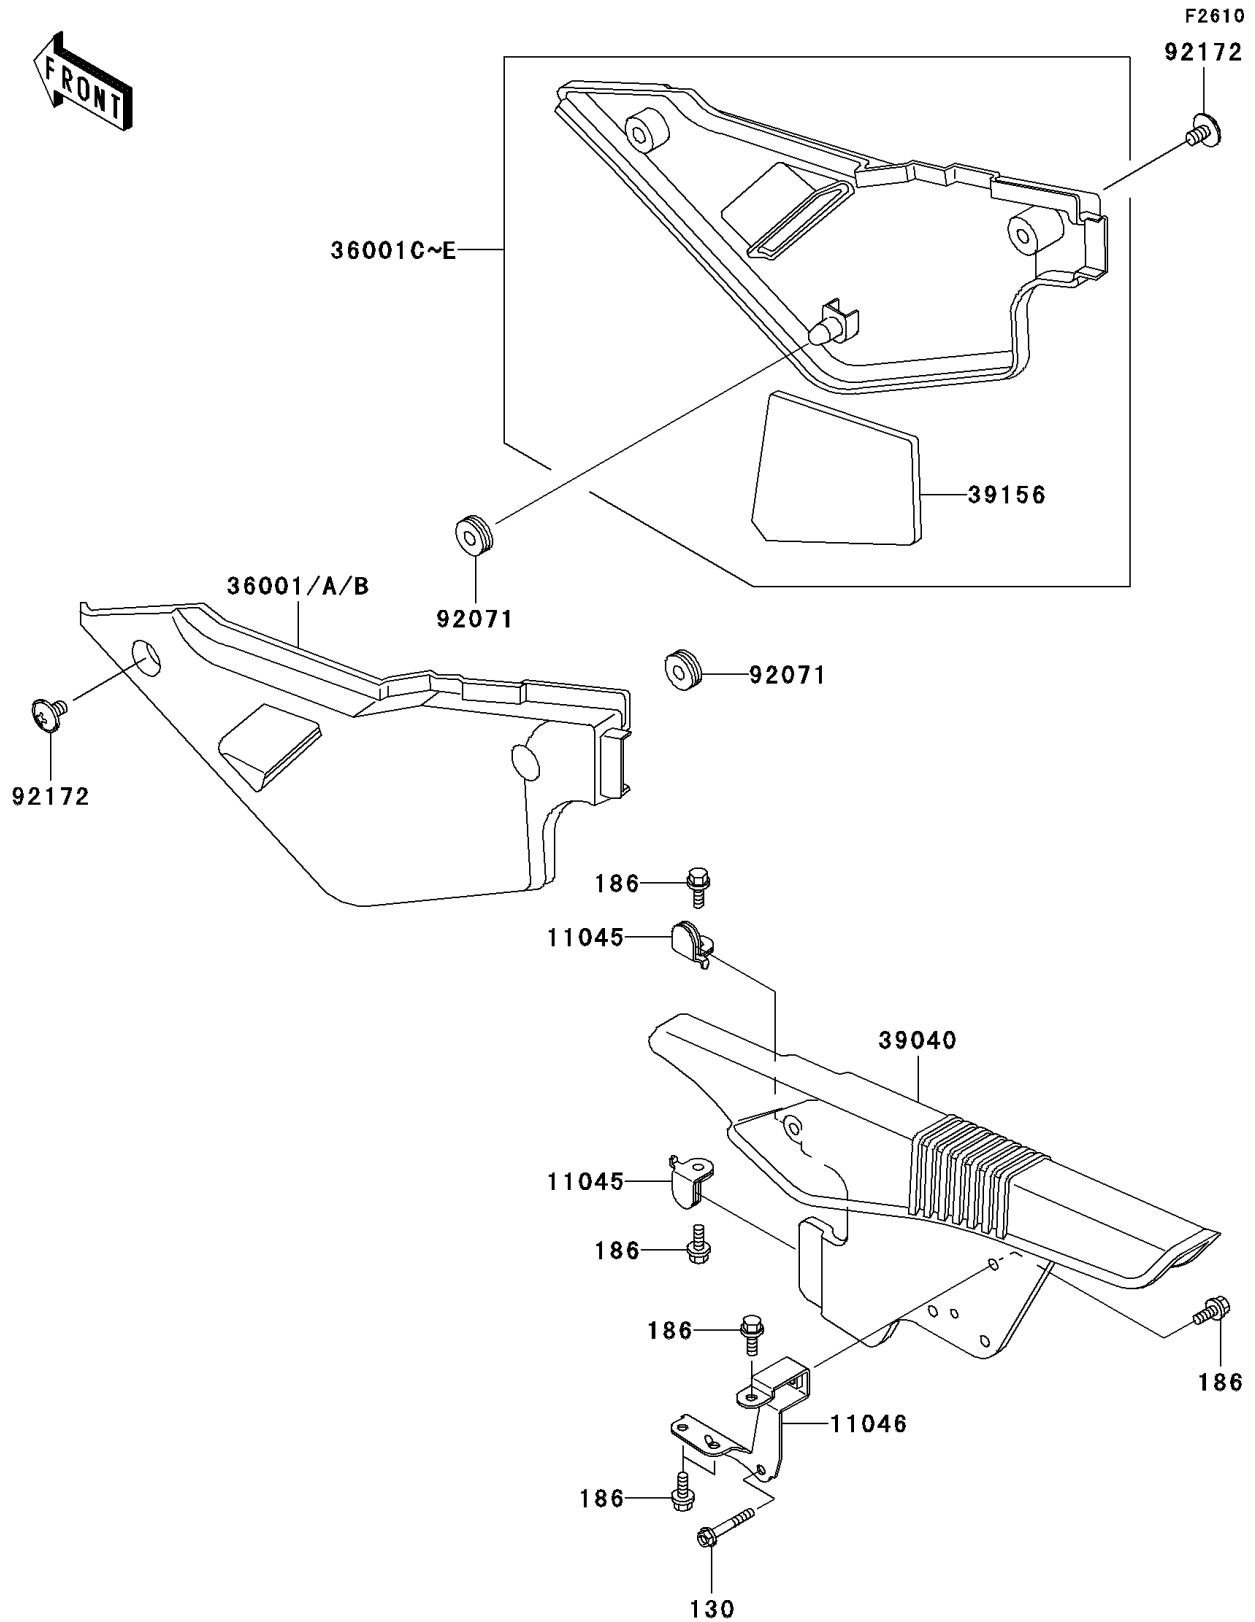

2006 KLR650 PARTS DIAGRAM

Side Covers/Chain Cover

2006 KLR650 PARTS LIST

Side Covers/Chain Cover

ITEM NAME	PART NUMBER	QUANTITY
BRACKET,CHAIN CASE,FR (Ref # 11045)	11045-1335	2
BRACKET,CHAIN CASE,RR (Ref # 11046)	11046-1391	1
COVER-SIDE,LH,A.RED (Ref # 36001)	36001-1346-260	1
COVER-SIDE,LH,L.GREEN (Ref # 36001A)	36001-1346-290	1
COVER-SIDE,RH,A.RED (Ref # 36001C)	36001-1537-260	1
COVER-SIDE,RH,L.GREEN (Ref # 36001D)	36001-1537-290	1
BOLT-FLANGED,6X40 (Ref # 130)	130H0640	2
BOLT-UPSET-WP,6X12 (Ref # 186)	186C0612	5
COVER-ASSY-CHAIN CASE (Ref # 39040)	39040-1057	1
PAD,SIDE COVER (Ref # 39156)	39156-1426	1
GROMMET (Ref # 92071)	92071-056	2
SCREW,6X10 (Ref # 92172)	92172-0098	4